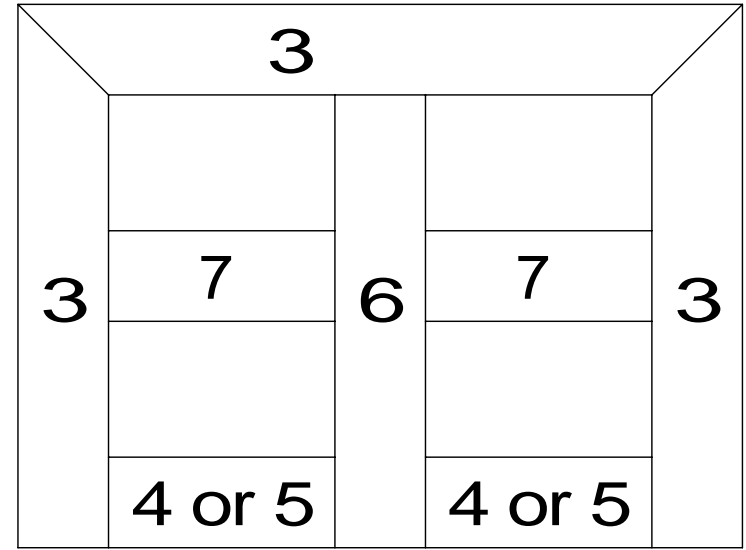

DETAIL#	DESCRIPTION	AVAILABLE WALL THICKNESSES
1	DOOR FRAME	3" up to 10-1/2"
1A	DOOR FRAME w/APPLIED GLASS STOP	3" up to 10-1/2"
2	CASED OPEN	3-3/4" & 4-7/8
2A	CUSTOM CASED OPEN	SEE DETAIL
3	GLAZING HEAD/JAMB	3-1/2", 3-3/4" 4-7/8", 5-1/4"
4	GLAZING SILL (w/REMOVABLE STOP)	3-1/2", 3-3/4" 4-7/8", 5-1/4"
5	GLAZING SILL w/FLOOR CHANNEL	3-3/4" & 4-7/8" *custom size channels available*
6	VERTICAL GLAZING MULLION	3-1/2", 3-3/4" 4-7/8", 5-1/4"
7	HORIZONTAL GLAZING MULLION	3-1/2", 3-3/4" 4-7/8", 5-1/4"
8	DOOR to SIDELITE MULLION	3-1/2", 3-3/4" 4-7/8", 5-1/4"
9	TRANSOM BAR (DOOR FRAME)	3-3/4" & 4-7/8
10	TRANSOM BAR (CASED OPEN)	3-3/4" & 4-7/8
11	END CAP	3-3/4" & 4-7/8 *custom sizes available*

3-SIDED DOOR FRAME
(or CASED OPEN)

BORROWED LITE

FULL HEIGHT BORROWED LITE
(shown with mullions)

1. DOOR FRAME
2. CASED OPEN
3. GLAZING HEAD/JAMB
4. GLAZING SILL
5. GLAZING SILL w/FLOOR CHANNEL
6. VERTICAL MULLION
7. HORIZONTAL MULLION
8. DOOR to SIDELITE MULLION
9. TRANSOM BAR (DOOR HEADER)
10. TRANSOM BAR (CASED OPEN HEADER)

DOOR FRAME
w/GLASS TRANSOM

DOOR FRAME w/ATTACHED SIDELITE
(shown Full Height / no mullions)

AA
 Alpha Aluminum
 Products

Door Frame Detail
 with 2" Flush Trim

AA
Alpha Aluminum
Products

CUSTOM SIZE
CASED OPEN
with 2" FLUSH TRIM

**** PARTS SHIPPED LOOSE
FOR FIELD ASSEMBLY ****

Transom Bar-Cased Open
with 2" FLUSH TRIM