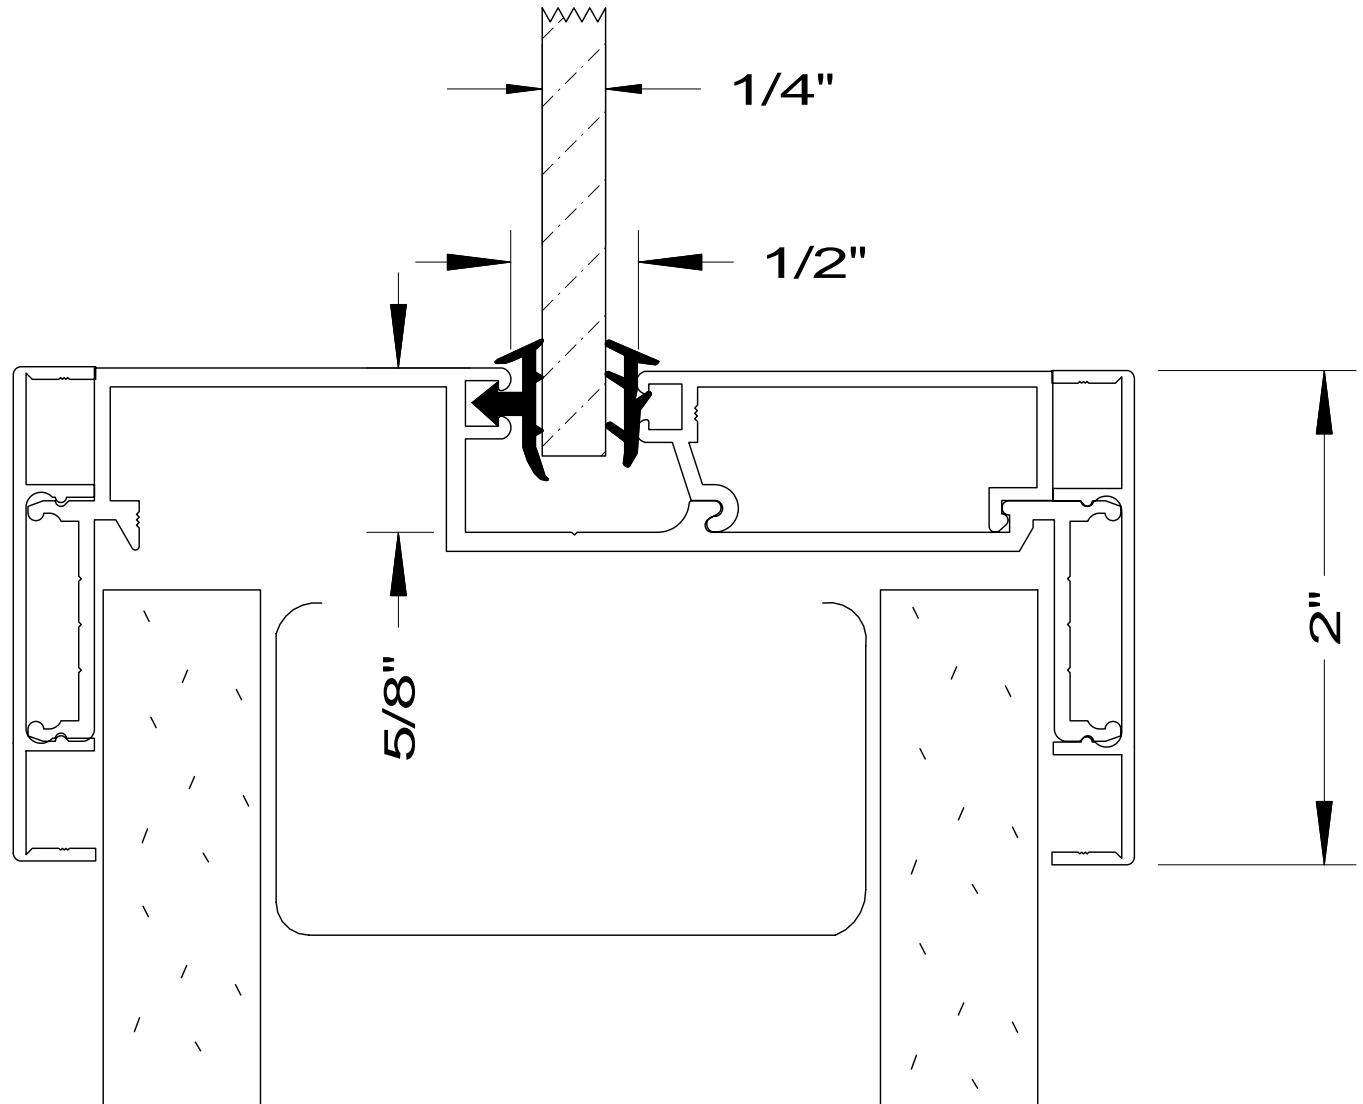

DETAIL#	DESCRIPTION	AVAILABLE WALL THICKNESSES
1	DOOR FRAME	3" up to 10-1/2"
1A	DOOR FRAME w/APPLIED GLASS STOP	3" up to 10-1/2"
2	CASED OPEN	3-3/4" & 4-7/8
2A	CUSTOM CASED OPEN	SEE DETAIL
3	GLAZING HEAD/JAMB	3-1/2", 3-3/4" 4-7/8", 5-1/4"
4	GLAZING SILL (w/REMOVABLE STOP)	3-1/2", 3-3/4" 4-7/8", 5-1/4"
5	GLAZING SILL w/FLOOR CHANNEL	3-3/4" & 4-7/8" *custom size channels available*
6	VERTICAL GLAZING MULLION	3-1/2", 3-3/4" 4-7/8", 5-1/4"
7	HORIZONTAL GLAZING MULLION	3-1/2", 3-3/4" 4-7/8", 5-1/4"
8	DOOR to SIDELITE MULLION	3-1/2", 3-3/4" 4-7/8", 5-1/4"
9	TRANSOM BAR (DOOR FRAME)	3-3/4" & 4-7/8
10	TRANSOM BAR (CASED OPEN)	3-3/4" & 4-7/8
11	END CAP	3-3/4" & 4-7/8 *custom sizes available*

3-SIDED DOOR FRAME
(or CASED OPEN)

BORROWED LITE

FULL HEIGHT BORROWED LITE
(shown with mullions)

1. DOOR FRAME
2. CASED OPEN
3. GLAZING HEAD/JAMB
4. GLAZING SILL
5. GLAZING SILL w/FLOOR CHANNEL
6. VERTICAL MULLION
7. HORIZONTAL MULLION
8. DOOR to SIDELITE MULLION
9. TRANSOM BAR (DOOR HEADER)
10. TRANSOM BAR (CASED OPEN HEADER)

DOOR FRAME
w/GLASS TRANSOM

DOOR FRAME w/ATTACHED SIDELITE
(shown Full Height / no mullions)

AA
 Alpha Aluminum
 Products

Door Frame Detail
 with 2" Flush Trim

AA
Alpha Aluminum
Products

CUSTOM SIZE
CASED OPEN
with 2" FLUSH TRIM

**** PARTS SHIPPED LOOSE
FOR FIELD ASSEMBLY ****

Transom Bar-Cased Open
with 2" FLUSH TRIM