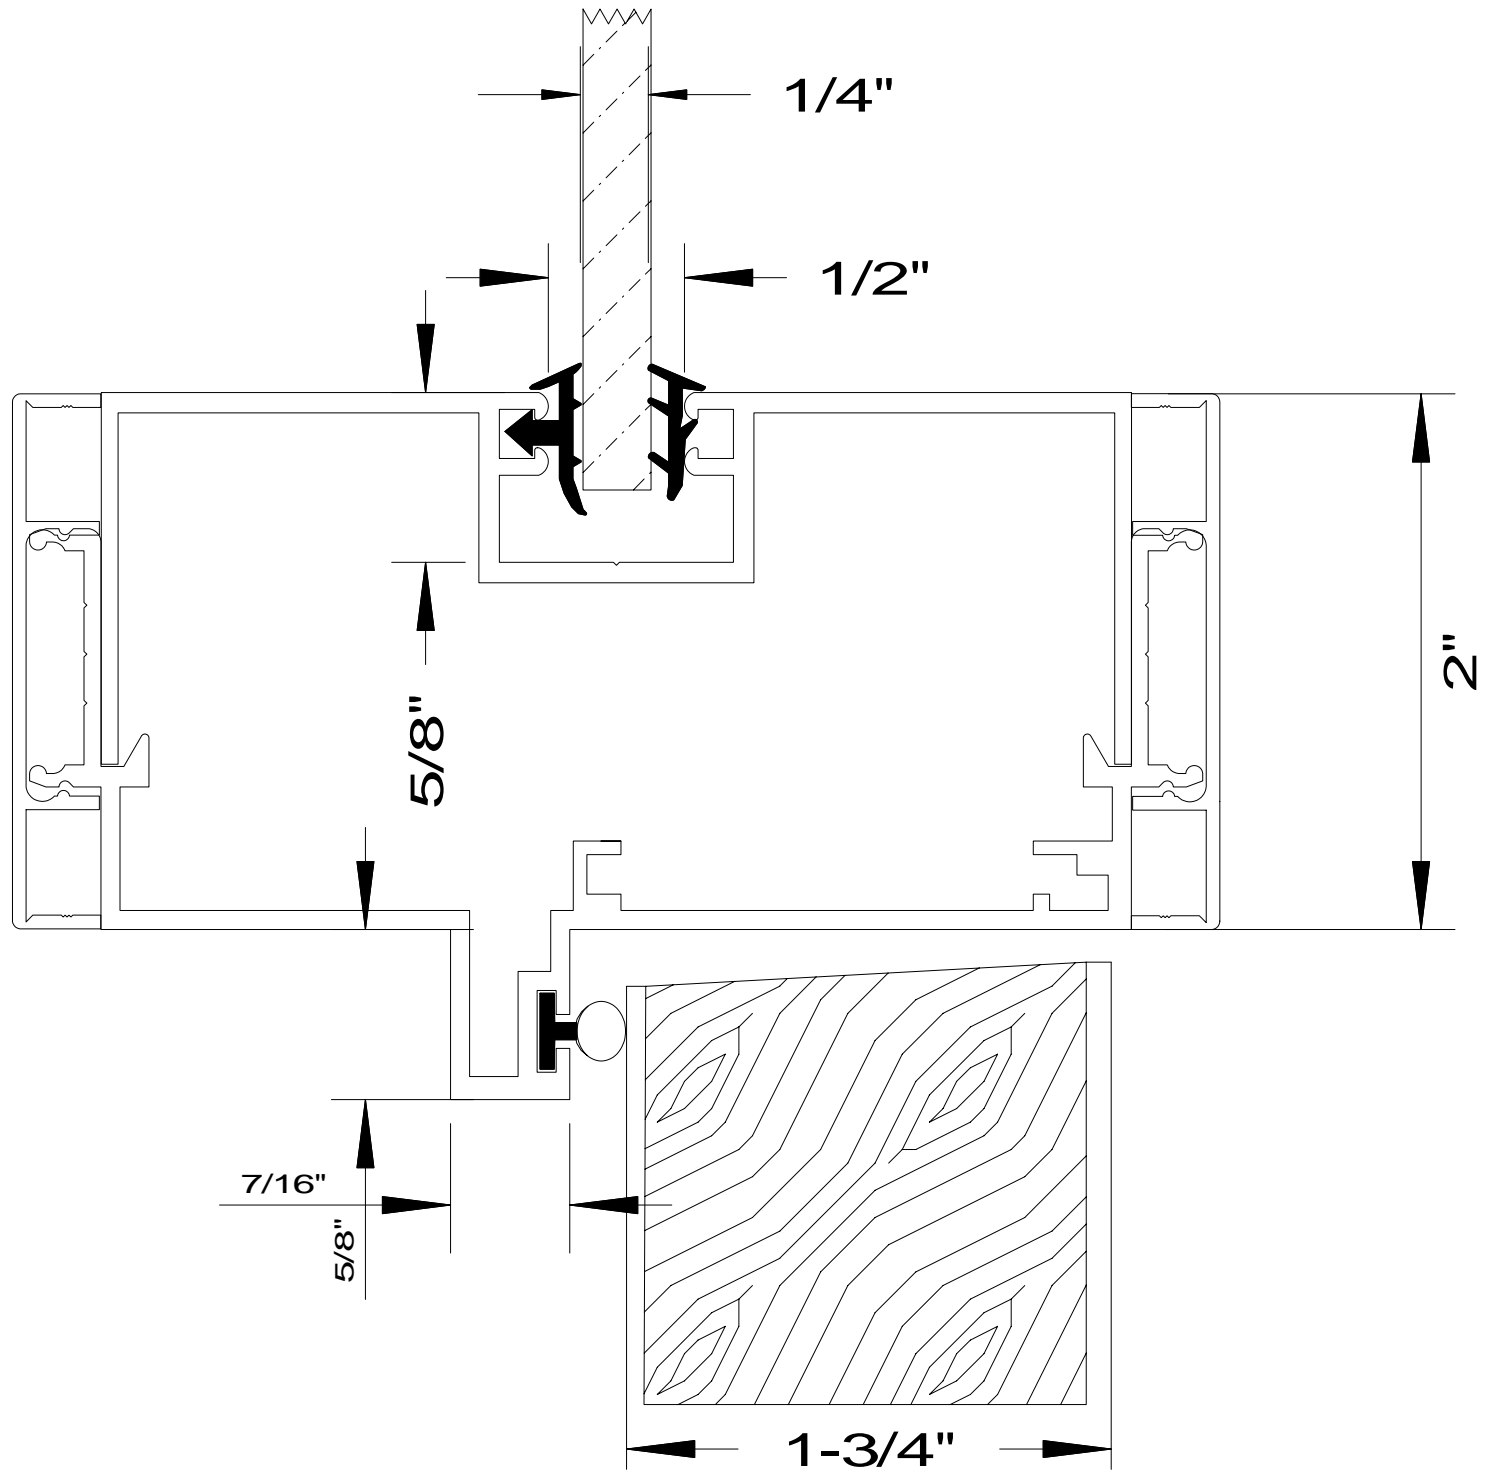

DETAIL#	DESCRIPTION	AVAILABLE WALL THICKNESSES
1	DOOR FRAME	3" up to 10-1/2"
1A	DOOR FRAME w/APPLIED GLASS STOP	3" up to 10-1/2"
2	CASED OPEN	3-3/4" & 4-7/8
2A	CUSTOM CASED OPEN	SEE DETAIL
3	GLAZING HEAD/JAMB	3-1/2", 3-3/4" 4-7/8", 5-1/4"
4	GLAZING SILL (w/REMOVABLE STOP)	3-1/2", 3-3/4" 4-7/8", 5-1/4"
5	GLAZING SILL w/FLOOR CHANNEL	3-3/4" & 4-7/8" *custom size channels available*
6	VERTICAL GLAZING MULLION	3-1/2", 3-3/4" 4-7/8", 5-1/4"
7	HORIZONTAL GLAZING MULLION	3-1/2", 3-3/4" 4-7/8", 5-1/4"
8	DOOR to SIDELITE MULLION	3-1/2", 3-3/4" 4-7/8", 5-1/4"
9	TRANSOM BAR (DOOR FRAME)	3-3/4" & 4-7/8
10	TRANSOM BAR (CASED OPEN)	3-3/4" & 4-7/8
11	END CAP	3-3/4" & 4-7/8 *custom sizes available*

3-SIDED DOOR FRAME
(or CASED OPEN)

BORROWED LITE

FULL HEIGHT BORROWED LITE
(shown with mullions)

1. DOOR FRAME
2. CASED OPEN
3. GLAZING HEAD/JAMB
4. GLAZING SILL
5. GLAZING SILL w/FLOOR CHANNEL
6. VERTICAL MULLION
7. HORIZONTAL MULLION
8. DOOR to SIDELITE MULLION
9. TRANSOM BAR (DOOR HEADER)
10. TRANSOM BAR (CASED OPEN HEADER)

DOOR FRAME
w/GLASS TRANSOM

DOOR FRAME w/ATTACHED SIDELITE
(shown Full Height / no mullions)

AA
 Alpha Aluminum
 Products

Door Frame Detail
 with 2" Flush Trim

AA
Alpha Aluminum
Products

CUSTOM SIZE
CASED OPEN
with 2" FLUSH TRIM

**** PARTS SHIPPED LOOSE
FOR FIELD ASSEMBLY ****

Transom Bar-Cased Open
with 2" FLUSH TRIM