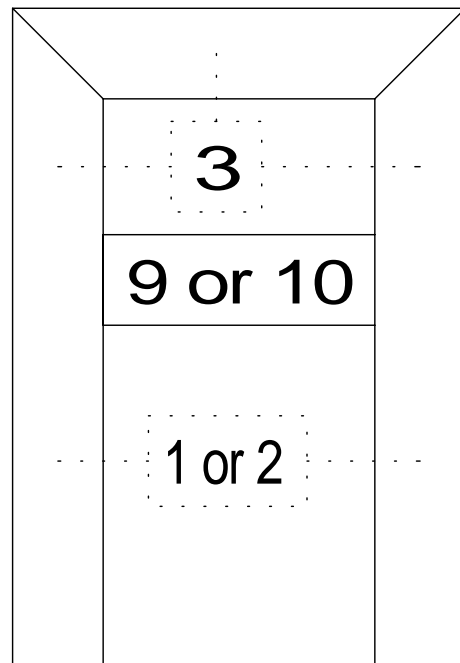

DETAIL#	DESCRIPTION	AVAILABLE WALL THICKNESSES
1	DOOR FRAME	3" up to 10-1/2"
1A	DOOR FRAME w/APPLIED GLASS STOP	3" up to 10-1/2"
2	CASED OPEN	3-3/4" & 4-7/8
2A	CUSTOM CASED OPEN	SEE DETAIL
3	GLAZING HEAD/JAMB	3-1/2", 3-3/4" 4-7/8", 5-1/4"
4	GLAZING SILL (w/REMOVABLE STOP)	3-1/2", 3-3/4" 4-7/8", 5-1/4"
5	GLAZING SILL w/FLOOR CHANNEL	3-3/4" & 4-7/8" *custom size channels available*
6	VERTICAL GLAZING MULLION	3-1/2", 3-3/4" 4-7/8", 5-1/4"
7	HORIZONTAL GLAZING MULLION	3-1/2", 3-3/4" 4-7/8", 5-1/4"
8	DOOR to SIDELITE MULLION	3-1/2", 3-3/4" 4-7/8", 5-1/4"
9	TRANSOM BAR (DOOR FRAME)	3-3/4" & 4-7/8
10	TRANSOM BAR (CASED OPEN)	3-3/4" & 4-7/8
11	END CAP	3-3/4" & 4-7/8 *custom sizes available*

3-SIDED DOOR FRAME
(or CASED OPEN)

BORROWED LITE

FULL HEIGHT BORROWED LITE
(shown with mullions)

1. DOOR FRAME
2. CASED OPEN
3. GLAZING HEAD/JAMB
4. GLAZING SILL
5. GLAZING SILL w/FLOOR CHANNEL
6. VERTICAL MULLION
7. HORIZONTAL MULLION
8. DOOR to SIDELITE MULLION
9. TRANSOM BAR (DOOR HEADER)
10. TRANSOM BAR (CASED OPEN HEADER)

DOOR FRAME
w/GLASS TRANSOM

DOOR FRAME w/ATTACHED SIDELITE
(shown Full Height / no mullions)

AA
 Alpha Aluminum
 Products

Door Frame Detail
 with 2" Flush Trim

AA
Alpha Aluminum
Products

CUSTOM SIZE
CASED OPEN
with 2" FLUSH TRIM

**** PARTS SHIPPED LOOSE
FOR FIELD ASSEMBLY ****

Transom Bar-Cased Open
with 2" FLUSH TRIM