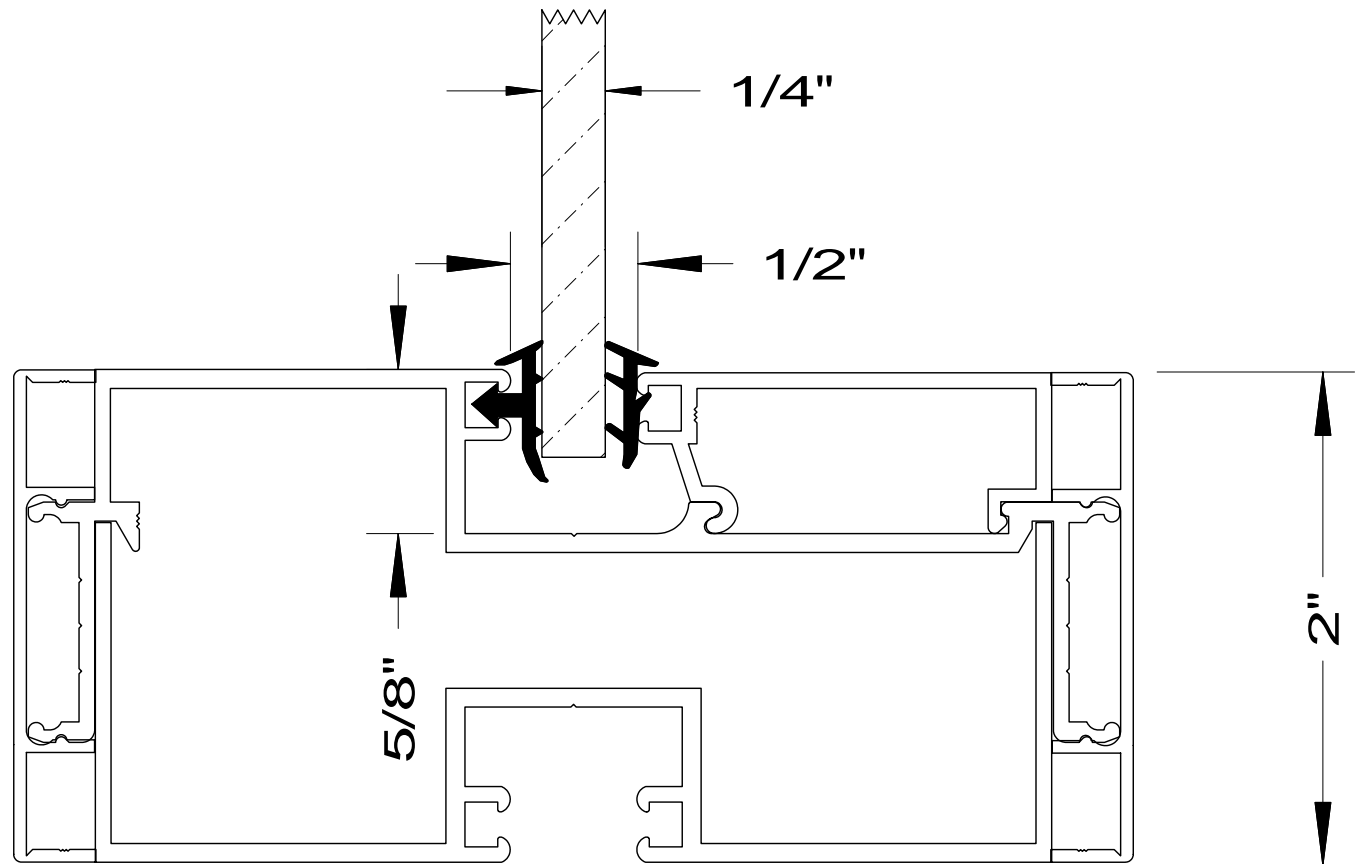

DETAIL#	DESCRIPTION	AVAILABLE WALL THICKNESSES
1	DOOR FRAME	3" up to 10-1/2"
1A	DOOR FRAME w/APPLIED GLASS STOP	3" up to 10-1/2"
2	CASED OPEN	3-3/4" & 4-7/8
2A	CUSTOM CASED OPEN	SEE DETAIL
3	GLAZING HEAD/JAMB	3-1/2", 3-3/4" 4-7/8", 5-1/4"
4	GLAZING SILL (w/REMOVABLE STOP)	3-1/2", 3-3/4" 4-7/8", 5-1/4"
5	GLAZING SILL w/FLOOR CHANNEL	3-3/4" & 4-7/8" *custom size channels available*
6	VERTICAL GLAZING MULLION	3-1/2", 3-3/4" 4-7/8", 5-1/4"
7	HORIZONTAL GLAZING MULLION	3-1/2", 3-3/4" 4-7/8", 5-1/4"
8	DOOR to SIDELITE MULLION	3-1/2", 3-3/4" 4-7/8", 5-1/4"
9	TRANSOM BAR (DOOR FRAME)	3-3/4" & 4-7/8
10	TRANSOM BAR (CASED OPEN)	3-3/4" & 4-7/8
11	END CAP	3-3/4" & 4-7/8 *custom sizes available*

3-SIDED DOOR FRAME
(or CASED OPEN)

BORROWED LITE

FULL HEIGHT BORROWED LITE
(shown with mullions)

1. DOOR FRAME
2. CASED OPEN
3. GLAZING HEAD/JAMB
4. GLAZING SILL
5. GLAZING SILL w/FLOOR CHANNEL
6. VERTICAL MULLION
7. HORIZONTAL MULLION
8. DOOR to SIDELITE MULLION
9. TRANSOM BAR (DOOR HEADER)
10. TRANSOM BAR (CASED OPEN HEADER)

DOOR FRAME
w/GLASS TRANSOM

DOOR FRAME w/ATTACHED SIDELITE
(shown Full Height / no mullions)

AA
 Alpha Aluminum
 Products

Door Frame Detail
 with 2" Flush Trim

AA
Alpha Aluminum
Products

CUSTOM SIZE
CASED OPEN
with 2" FLUSH TRIM

**** PARTS SHIPPED LOOSE
FOR FIELD ASSEMBLY ****

Transom Bar-Cased Open
with 2" FLUSH TRIM