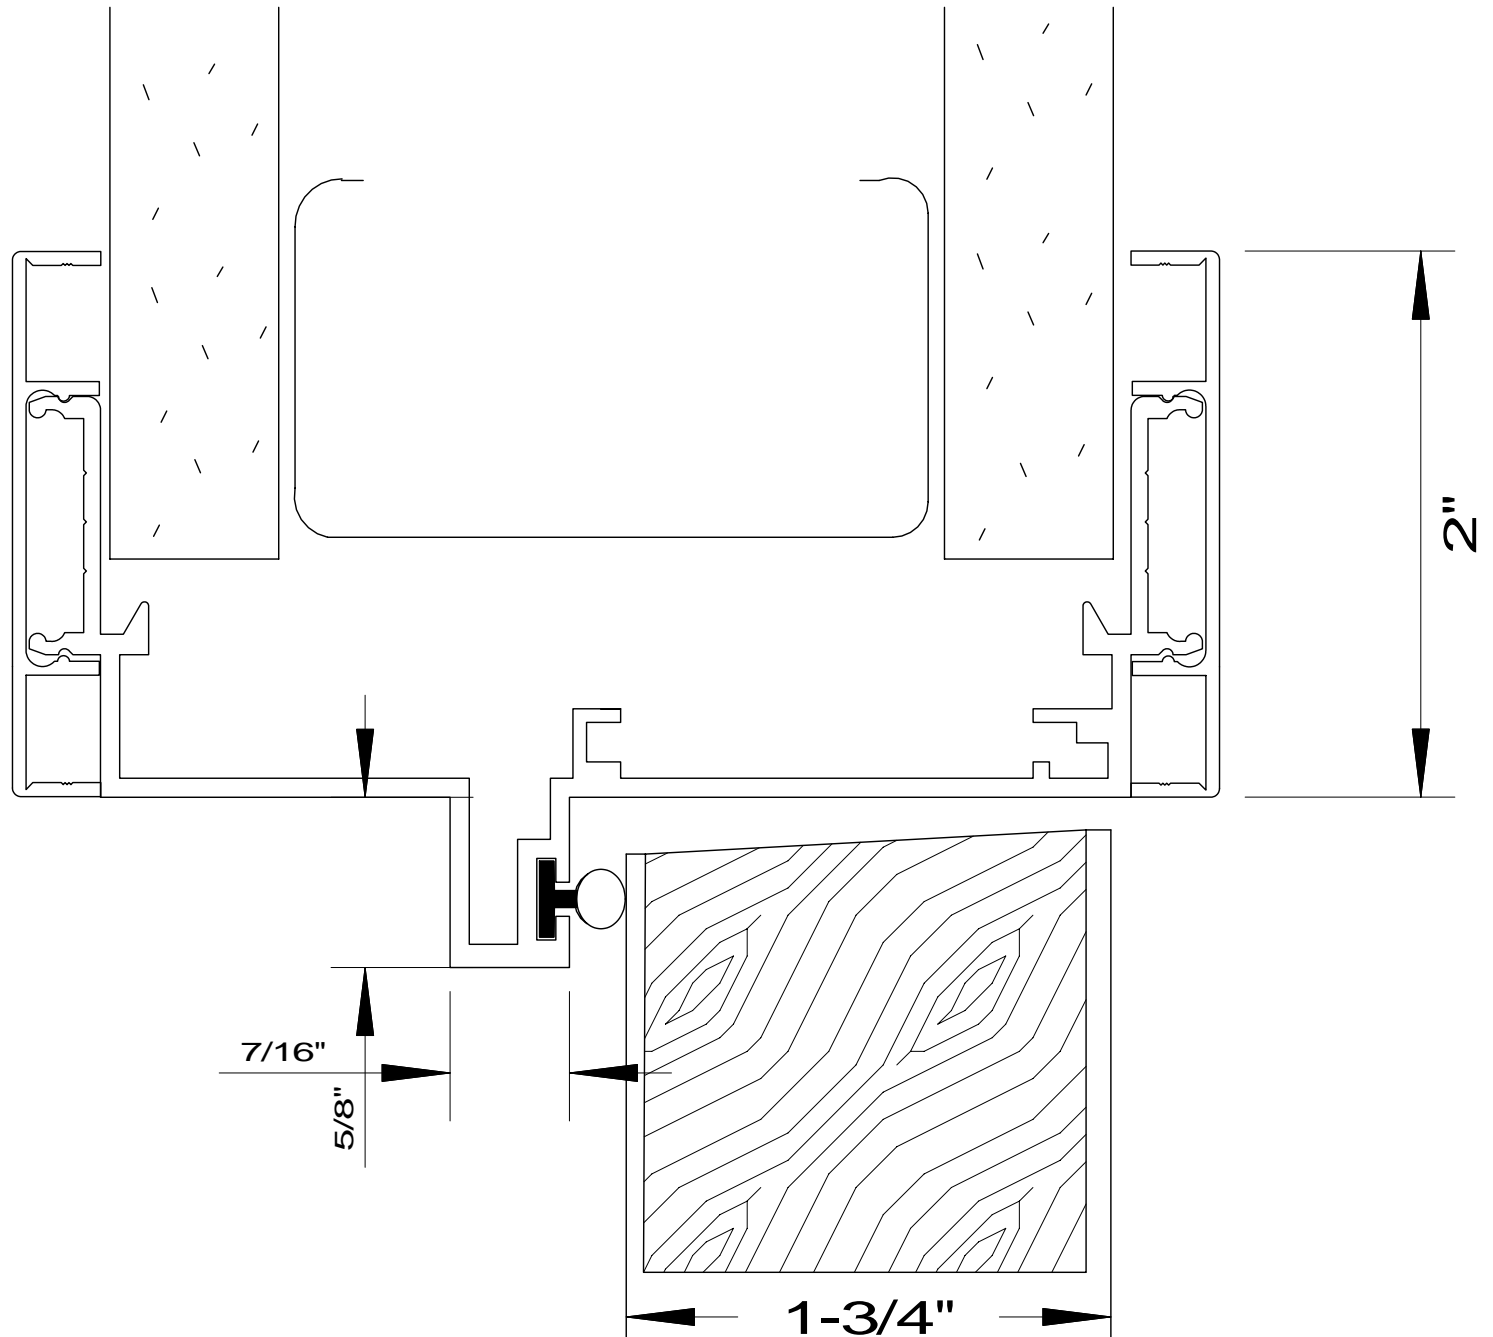

DETAIL#	DESCRIPTION	AVAILABLE WALL THICKNESSES
1	DOOR FRAME	3" up to 10-1/2"
1A	DOOR FRAME w/APPLIED GLASS STOP	3" up to 10-1/2"
2	CASED OPEN	3-3/4" & 4-7/8
2A	CUSTOM CASED OPEN	SEE DETAIL
3	GLAZING HEAD/JAMB	3-1/2", 3-3/4" 4-7/8", 5-1/4"
4	GLAZING SILL (w/REMOVABLE STOP)	3-1/2", 3-3/4" 4-7/8", 5-1/4"
5	GLAZING SILL w/FLOOR CHANNEL	3-3/4" & 4-7/8" *custom size channels available*
6	VERTICAL GLAZING MULLION	3-1/2", 3-3/4" 4-7/8", 5-1/4"
7	HORIZONTAL GLAZING MULLION	3-1/2", 3-3/4" 4-7/8", 5-1/4"
8	DOOR to SIDELITE MULLION	3-1/2", 3-3/4" 4-7/8", 5-1/4"
9	TRANSOM BAR (DOOR FRAME)	3-3/4" & 4-7/8
10	TRANSOM BAR (CASED OPEN)	3-3/4" & 4-7/8
11	END CAP	3-3/4" & 4-7/8 *custom sizes available*

3-SIDED DOOR FRAME
(or CASED OPEN)

BORROWED LITE

FULL HEIGHT BORROWED LITE
(shown with mullions)

1. DOOR FRAME
2. CASED OPEN
3. GLAZING HEAD/JAMB
4. GLAZING SILL
5. GLAZING SILL w/FLOOR CHANNEL
6. VERTICAL MULLION
7. HORIZONTAL MULLION
8. DOOR to SIDELITE MULLION
9. TRANSOM BAR (DOOR HEADER)
10. TRANSOM BAR (CASED OPEN HEADER)

DOOR FRAME
w/GLASS TRANSOM

DOOR FRAME w/ATTACHED SIDELITE
(shown Full Height / no mullions)

AA
 Alpha Aluminum
 Products

Door Frame Detail
 with 2" Flush Trim

AA
Alpha Aluminum
Products

CUSTOM SIZE
CASED OPEN
with 2" FLUSH TRIM

**** PARTS SHIPPED LOOSE
FOR FIELD ASSEMBLY ****

Transom Bar-Cased Open
with 2" FLUSH TRIM