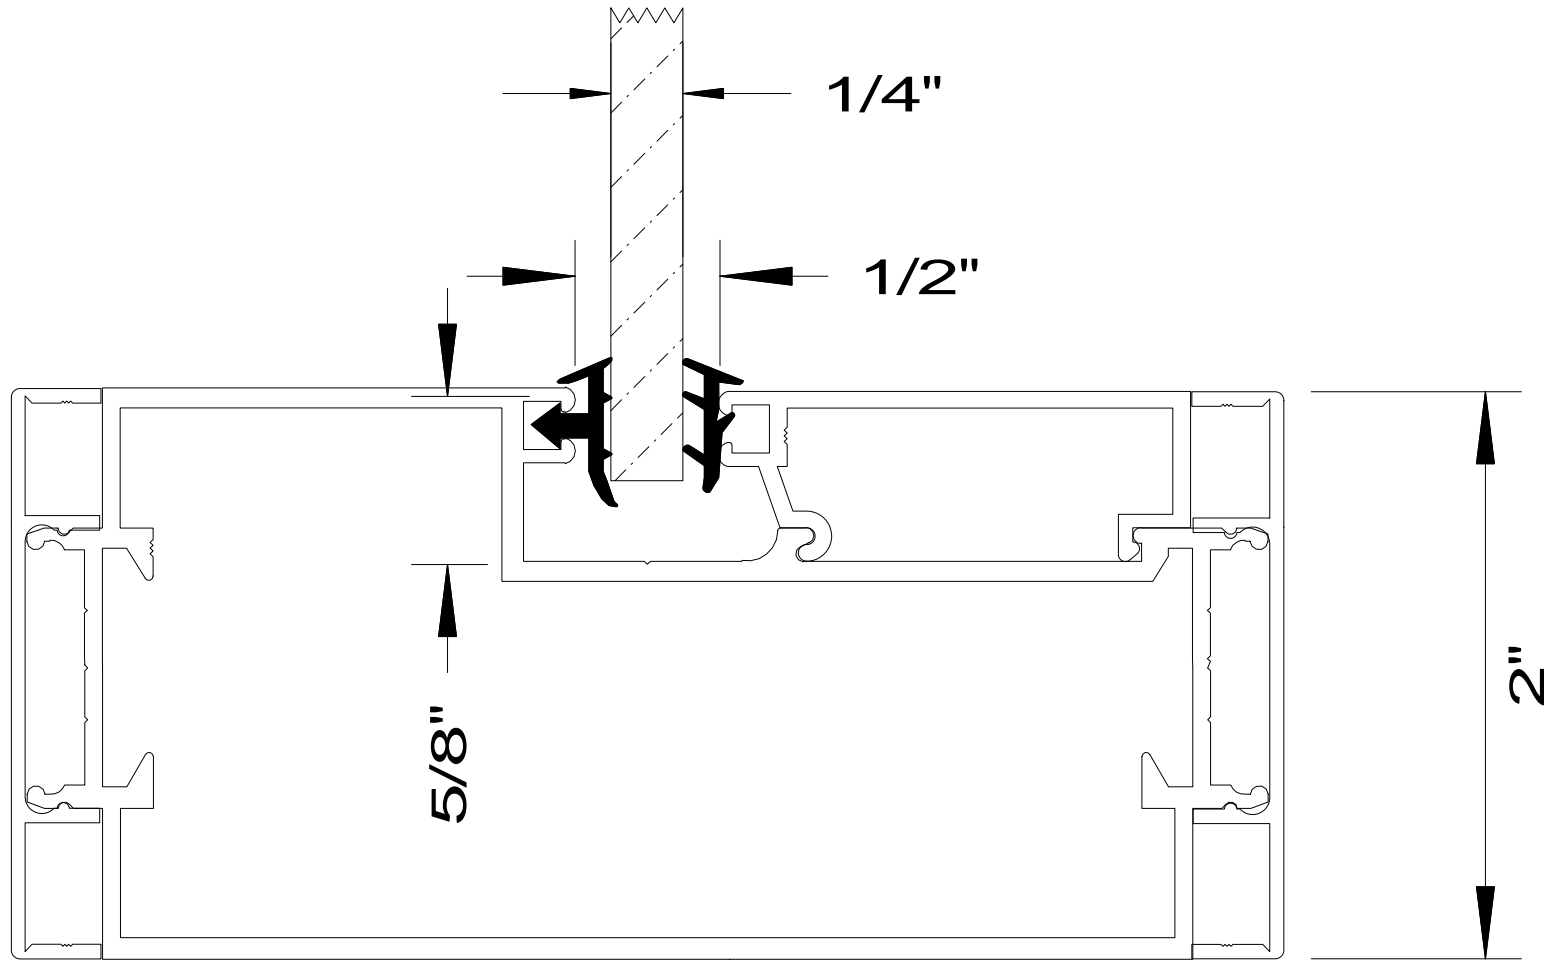

DETAIL#	DESCRIPTION	AVAILABLE WALL THICKNESSES
1	DOOR FRAME	3" up to 10-1/2"
1A	DOOR FRAME w/APPLIED GLASS STOP	3" up to 10-1/2"
2	CASED OPEN	3-3/4" & 4-7/8
2A	CUSTOM CASED OPEN	SEE DETAIL
3	GLAZING HEAD/JAMB	3-1/2", 3-3/4" 4-7/8", 5-1/4"
4	GLAZING SILL (w/REMOVABLE STOP)	3-1/2", 3-3/4" 4-7/8", 5-1/4"
5	GLAZING SILL w/FLOOR CHANNEL	3-3/4" & 4-7/8" *custom size channels available*
6	VERTICAL GLAZING MULLION	3-1/2", 3-3/4" 4-7/8", 5-1/4"
7	HORIZONTAL GLAZING MULLION	3-1/2", 3-3/4" 4-7/8", 5-1/4"
8	DOOR to SIDELITE MULLION	3-1/2", 3-3/4" 4-7/8", 5-1/4"
9	TRANSOM BAR (DOOR FRAME)	3-3/4" & 4-7/8
10	TRANSOM BAR (CASED OPEN)	3-3/4" & 4-7/8
11	END CAP	3-3/4" & 4-7/8 *custom sizes available*

3-SIDED DOOR FRAME
(or CASED OPEN)

BORROWED LITE

FULL HEIGHT BORROWED LITE
(shown with mullions)

1. DOOR FRAME
2. CASED OPEN
3. GLAZING HEAD/JAMB
4. GLAZING SILL
5. GLAZING SILL w/FLOOR CHANNEL
6. VERTICAL MULLION
7. HORIZONTAL MULLION
8. DOOR to SIDELITE MULLION
9. TRANSOM BAR (DOOR HEADER)
10. TRANSOM BAR (CASED OPEN HEADER)

DOOR FRAME
w/GLASS TRANSOM

DOOR FRAME w/ATTACHED SIDELITE
(shown Full Height / no mullions)

AA
 Alpha Aluminum
 Products

Door Frame Detail
 with 2" Flush Trim

AA
Alpha Aluminum
Products

CUSTOM SIZE
CASED OPEN
with 2" FLUSH TRIM

**** PARTS SHIPPED LOOSE
FOR FIELD ASSEMBLY ****

Transom Bar-Cased Open
with 2" FLUSH TRIM