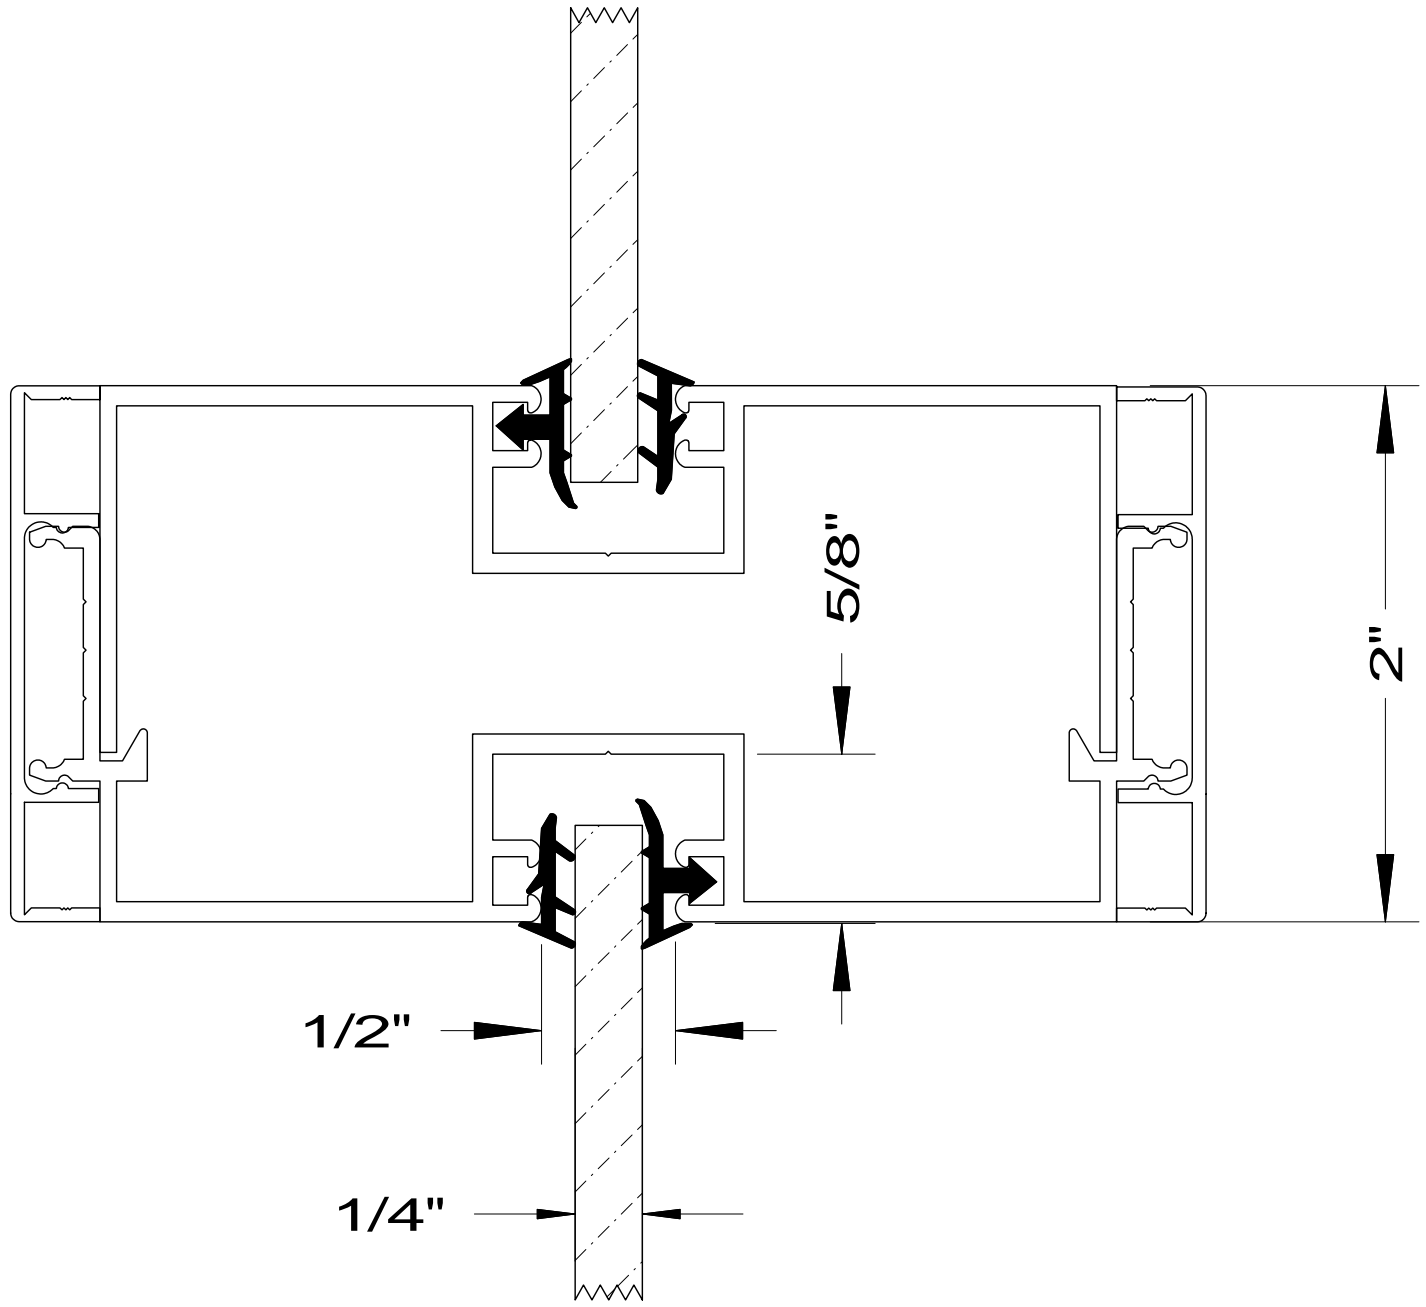

DETAIL#	DESCRIPTION	AVAILABLE WALL THICKNESSES
1	DOOR FRAME	3" up to 10-1/2"
1A	DOOR FRAME w/APPLIED GLASS STOP	3" up to 10-1/2"
2	CASED OPEN	3-3/4" & 4-7/8
2A	CUSTOM CASED OPEN	SEE DETAIL
3	GLAZING HEAD/JAMB	3-1/2", 3-3/4" 4-7/8", 5-1/4"
4	GLAZING SILL (w/REMOVABLE STOP)	3-1/2", 3-3/4" 4-7/8", 5-1/4"
5	GLAZING SILL w/FLOOR CHANNEL	3-3/4" & 4-7/8" *custom size channels available*
6	VERTICAL GLAZING MULLION	3-1/2", 3-3/4" 4-7/8", 5-1/4"
7	HORIZONTAL GLAZING MULLION	3-1/2", 3-3/4" 4-7/8", 5-1/4"
8	DOOR to SIDELITE MULLION	3-1/2", 3-3/4" 4-7/8", 5-1/4"
9	TRANSOM BAR (DOOR FRAME)	3-3/4" & 4-7/8
10	TRANSOM BAR (CASED OPEN)	3-3/4" & 4-7/8
11	END CAP	3-3/4" & 4-7/8 *custom sizes available*

3-SIDED DOOR FRAME
(or CASED OPEN)

BORROWED LITE

FULL HEIGHT BORROWED LITE
(shown with mullions)

1. DOOR FRAME
2. CASED OPEN
3. GLAZING HEAD/JAMB
4. GLAZING SILL
5. GLAZING SILL w/FLOOR CHANNEL
6. VERTICAL MULLION
7. HORIZONTAL MULLION
8. DOOR to SIDELITE MULLION
9. TRANSOM BAR (DOOR HEADER)
10. TRANSOM BAR (CASED OPEN HEADER)

DOOR FRAME
w/GLASS TRANSOM

DOOR FRAME w/ATTACHED SIDELITE
(shown Full Height / no mullions)

AA
 Alpha Aluminum
 Products

Door Frame Detail
 with 2" Flush Trim

AA
Alpha Aluminum
Products

CUSTOM SIZE
CASED OPEN
with 2" FLUSH TRIM

**** PARTS SHIPPED LOOSE
FOR FIELD ASSEMBLY ****

Transom Bar-Cased Open
with 2" FLUSH TRIM