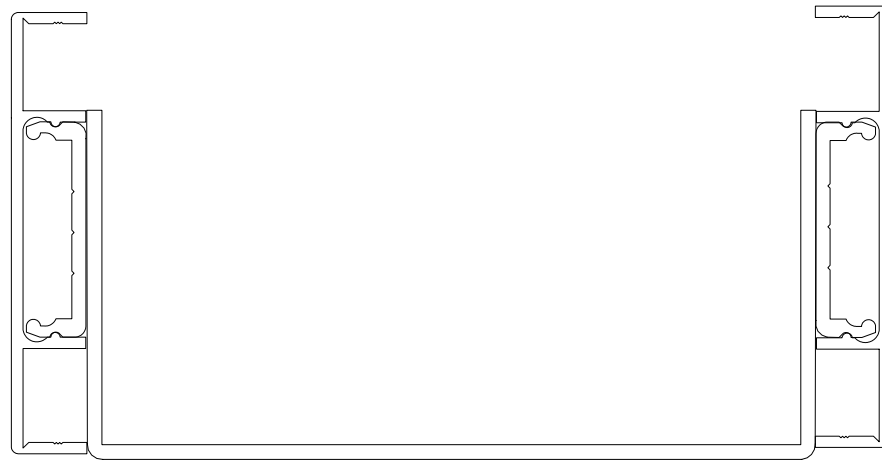

DETAIL#	DESCRIPTION	AVAILABLE WALL THICKNESSES
1	DOOR FRAME	3" up to 10-1/2"
1A	DOOR FRAME w/APPLIED GLASS STOP	3" up to 10-1/2"
2	CASED OPEN	3-3/4" & 4-7/8
2A	CUSTOM CASED OPEN	SEE DETAIL
3	GLAZING HEAD/JAMB	3-1/2", 3-3/4" 4-7/8", 5-1/4"
4	GLAZING SILL (w/REMOVABLE STOP)	3-1/2", 3-3/4" 4-7/8", 5-1/4"
5	GLAZING SILL w/FLOOR CHANNEL	3-3/4" & 4-7/8" *custom size channels available*
6	VERTICAL GLAZING MULLION	3-1/2", 3-3/4" 4-7/8", 5-1/4"
7	HORIZONTAL GLAZING MULLION	3-1/2", 3-3/4" 4-7/8", 5-1/4"
8	DOOR to SIDELITE MULLION	3-1/2", 3-3/4" 4-7/8", 5-1/4"
9	TRANSOM BAR (DOOR FRAME)	3-3/4" & 4-7/8
10	TRANSOM BAR (CASED OPEN)	3-3/4" & 4-7/8
11	END CAP	3-3/4" & 4-7/8 *custom sizes available*

3-SIDED DOOR FRAME
(or CASED OPEN)

BORROWED LITE

FULL HEIGHT BORROWED LITE
(shown with mullions)

1. DOOR FRAME
2. CASED OPEN
3. GLAZING HEAD/JAMB
4. GLAZING SILL
5. GLAZING SILL w/FLOOR CHANNEL
6. VERTICAL MULLION
7. HORIZONTAL MULLION
8. DOOR to SIDELITE MULLION
9. TRANSOM BAR (DOOR HEADER)
10. TRANSOM BAR (CASED OPEN HEADER)

DOOR FRAME
w/GLASS TRANSOM

DOOR FRAME w/ATTACHED SIDELITE
(shown Full Height / no mullions)

AA
 Alpha Aluminum
 Products

Door Frame Detail
 with 2" Flush Trim

AA
Alpha Aluminum
Products

CUSTOM SIZE
CASED OPEN
with 2" FLUSH TRIM

**** PARTS SHIPPED LOOSE
FOR FIELD ASSEMBLY ****

Transom Bar-Cased Open
with 2" FLUSH TRIM