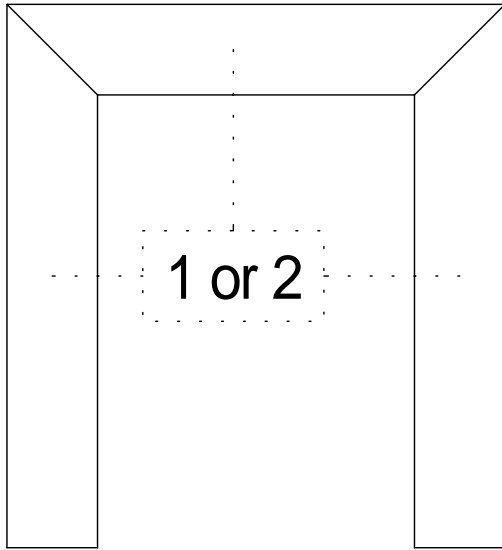

DETAIL#	DESCRIPTION	AVAILABLE WALL THICKNESSES
1	DOOR FRAME	3" up to 10-1/2"
1A	DOOR FRAME w/APPLIED GLASS STOP	3" up to 10-1/2"
2	CASED OPEN	3-3/4" & 4-7/8
2A	CUSTOM CASED OPEN	SEE DETAIL
3	GLAZING HEAD/JAMB	3-1/2", 3-3/4" 4-7/8", 5-1/4"
4	GLAZING SILL (w/REMOVABLE STOP)	3-1/2", 3-3/4" 4-7/8", 5-1/4"
5	GLAZING SILL w/FLOOR CHANNEL	3-3/4" & 4-7/8" *custom size channels available*
6	VERTICAL GLAZING MULLION	3-1/2", 3-3/4" 4-7/8", 5-1/4"
7	HORIZONTAL GLAZING MULLION	3-1/2", 3-3/4" 4-7/8", 5-1/4"
8	DOOR to SIDELITE MULLION	3-1/2", 3-3/4" 4-7/8", 5-1/4"
9	TRANSOM BAR (DOOR FRAME)	3-3/4" & 4-7/8
10	TRANSOM BAR (CASED OPEN)	3-3/4" & 4-7/8
11	END CAP	3-3/4" & 4-7/8 *custom sizes available*

3-SIDED DOOR FRAME
(or CASED OPEN)

BORROWED LITE

FULL HEIGHT BORROWED LITE
(shown with mullions)

1. DOOR FRAME
2. CASED OPEN
3. GLAZING HEAD/JAMB
4. GLAZING SILL
5. GLAZING SILL w/FLOOR CHANNEL
6. VERTICAL MULLION
7. HORIZONTAL MULLION
8. DOOR to SIDELITE MULLION
9. TRANSOM BAR (DOOR HEADER)
10. TRANSOM BAR (CASED OPEN HEADER)

DOOR FRAME
w/GLASS TRANSOM

DOOR FRAME w/ATTACHED SIDELITE
(shown Full Height / no mullions)

AA
 Alpha Aluminum
 Products

Door Frame Detail
 with 2" Flush Trim

AA
Alpha Aluminum
Products

CUSTOM SIZE
CASED OPEN
with 2" FLUSH TRIM

**** PARTS SHIPPED LOOSE
FOR FIELD ASSEMBLY ****

Transom Bar-Cased Open
with 2" FLUSH TRIM