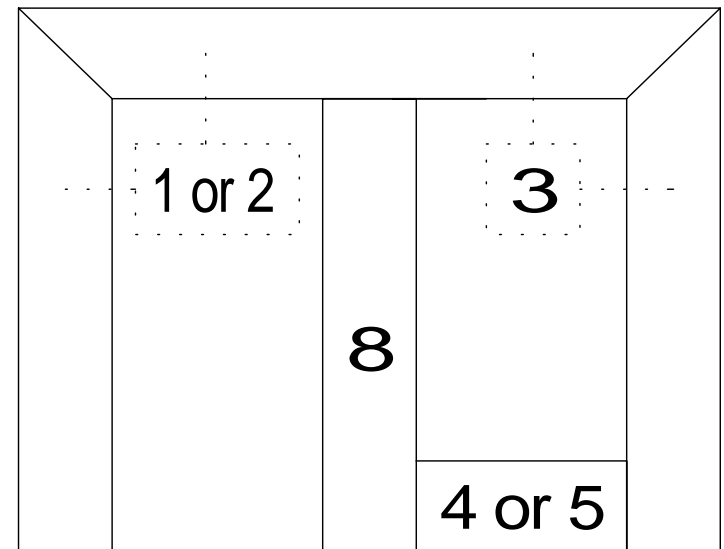

DETAIL#	DESCRIPTION	AVAILABLE WALL THICKNESSES
1	DOOR FRAME	3" up to 10-1/2"
1A	DOOR FRAME w/APPLIED GLASS STOP	3" up to 10-1/2"
2	CASED OPEN	3-3/4" & 4-7/8
2A	CUSTOM CASED OPEN	SEE DETAIL
3	GLAZING HEAD/JAMB	3-1/2", 3-3/4" 4-7/8", 5-1/4"
4	GLAZING SILL (w/REMOVABLE STOP)	3-1/2", 3-3/4" 4-7/8", 5-1/4"
5	GLAZING SILL w/FLOOR CHANNEL	3-3/4" & 4-7/8" *custom size channels available*
6	VERTICAL GLAZING MULLION	3-1/2", 3-3/4" 4-7/8", 5-1/4"
7	HORIZONTAL GLAZING MULLION	3-1/2", 3-3/4" 4-7/8", 5-1/4"
8	DOOR to SIDELITE MULLION	3-1/2", 3-3/4" 4-7/8", 5-1/4"
9	TRANSOM BAR (DOOR FRAME)	3-3/4" & 4-7/8
10	TRANSOM BAR (CASED OPEN)	3-3/4" & 4-7/8
11	END CAP	3-3/4" & 4-7/8 *custom sizes available*

3-SIDED DOOR FRAME
(or CASED OPEN)

BORROWED LITE

FULL HEIGHT BORROWED LITE
(shown with mullions)

1. DOOR FRAME
2. CASED OPEN
3. GLAZING HEAD/JAMB
4. GLAZING SILL
5. GLAZING SILL w/FLOOR CHANNEL
6. VERTICAL MULLION
7. HORIZONTAL MULLION
8. DOOR to SIDELITE MULLION
9. TRANSOM BAR (DOOR HEADER)
10. TRANSOM BAR (CASED OPEN HEADER)

DOOR FRAME
w/GLASS TRANSOM

DOOR FRAME w/ATTACHED SIDELITE
(shown Full Height / no mullions)

AA
 Alpha Aluminum
 Products

Door Frame Detail
 with 2" Flush Trim

AA
Alpha Aluminum
Products

CUSTOM SIZE
CASED OPEN
with 2" FLUSH TRIM

**** PARTS SHIPPED LOOSE
FOR FIELD ASSEMBLY ****

Transom Bar-Cased Open
with 2" FLUSH TRIM