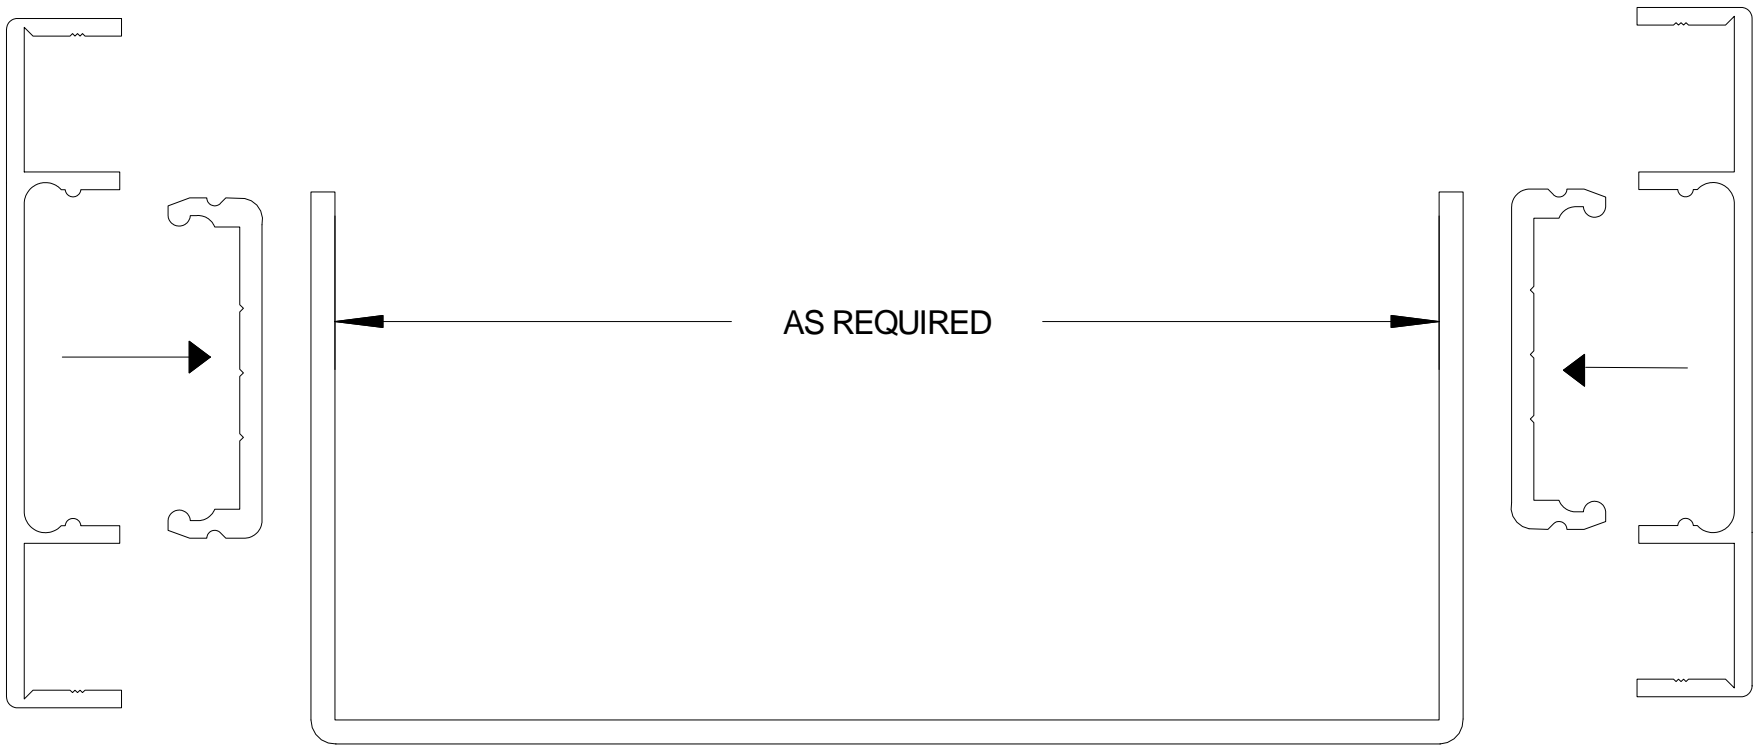

DETAIL#	DESCRIPTION	AVAILABLE WALL THICKNESSES
1	DOOR FRAME	3" up to 10-1/2"
1A	DOOR FRAME w/APPLIED GLASS STOP	3" up to 10-1/2"
2	CASED OPEN	3-3/4" & 4-7/8
2A	CUSTOM CASED OPEN	SEE DETAIL
3	GLAZING HEAD/JAMB	3-1/2", 3-3/4" 4-7/8", 5-1/4"
4	GLAZING SILL (w/REMOVABLE STOP)	3-1/2", 3-3/4" 4-7/8", 5-1/4"
5	GLAZING SILL w/FLOOR CHANNEL	3-3/4" & 4-7/8" *custom size channels available*
6	VERTICAL GLAZING MULLION	3-1/2", 3-3/4" 4-7/8", 5-1/4"
7	HORIZONTAL GLAZING MULLION	3-1/2", 3-3/4" 4-7/8", 5-1/4"
8	DOOR to SIDELITE MULLION	3-1/2", 3-3/4" 4-7/8", 5-1/4"
9	TRANSOM BAR (DOOR FRAME)	3-3/4" & 4-7/8
10	TRANSOM BAR (CASED OPEN)	3-3/4" & 4-7/8
11	END CAP	3-3/4" & 4-7/8 *custom sizes available*

3-SIDED DOOR FRAME
(or CASED OPEN)

BORROWED LITE

FULL HEIGHT BORROWED LITE
(shown with mullions)

1. DOOR FRAME
2. CASED OPEN
3. GLAZING HEAD/JAMB
4. GLAZING SILL
5. GLAZING SILL w/FLOOR CHANNEL
6. VERTICAL MULLION
7. HORIZONTAL MULLION
8. DOOR to SIDELITE MULLION
9. TRANSOM BAR (DOOR HEADER)
10. TRANSOM BAR (CASED OPEN HEADER)

DOOR FRAME
w/GLASS TRANSOM

DOOR FRAME w/ATTACHED SIDELITE
(shown Full Height / no mullions)

AA
 Alpha Aluminum
 Products

Door Frame Detail
 with 2" Flush Trim

AA
Alpha Aluminum
Products

CUSTOM SIZE
CASED OPEN
with 2" FLUSH TRIM

**** PARTS SHIPPED LOOSE
FOR FIELD ASSEMBLY ****

Transom Bar-Cased Open
with 2" FLUSH TRIM