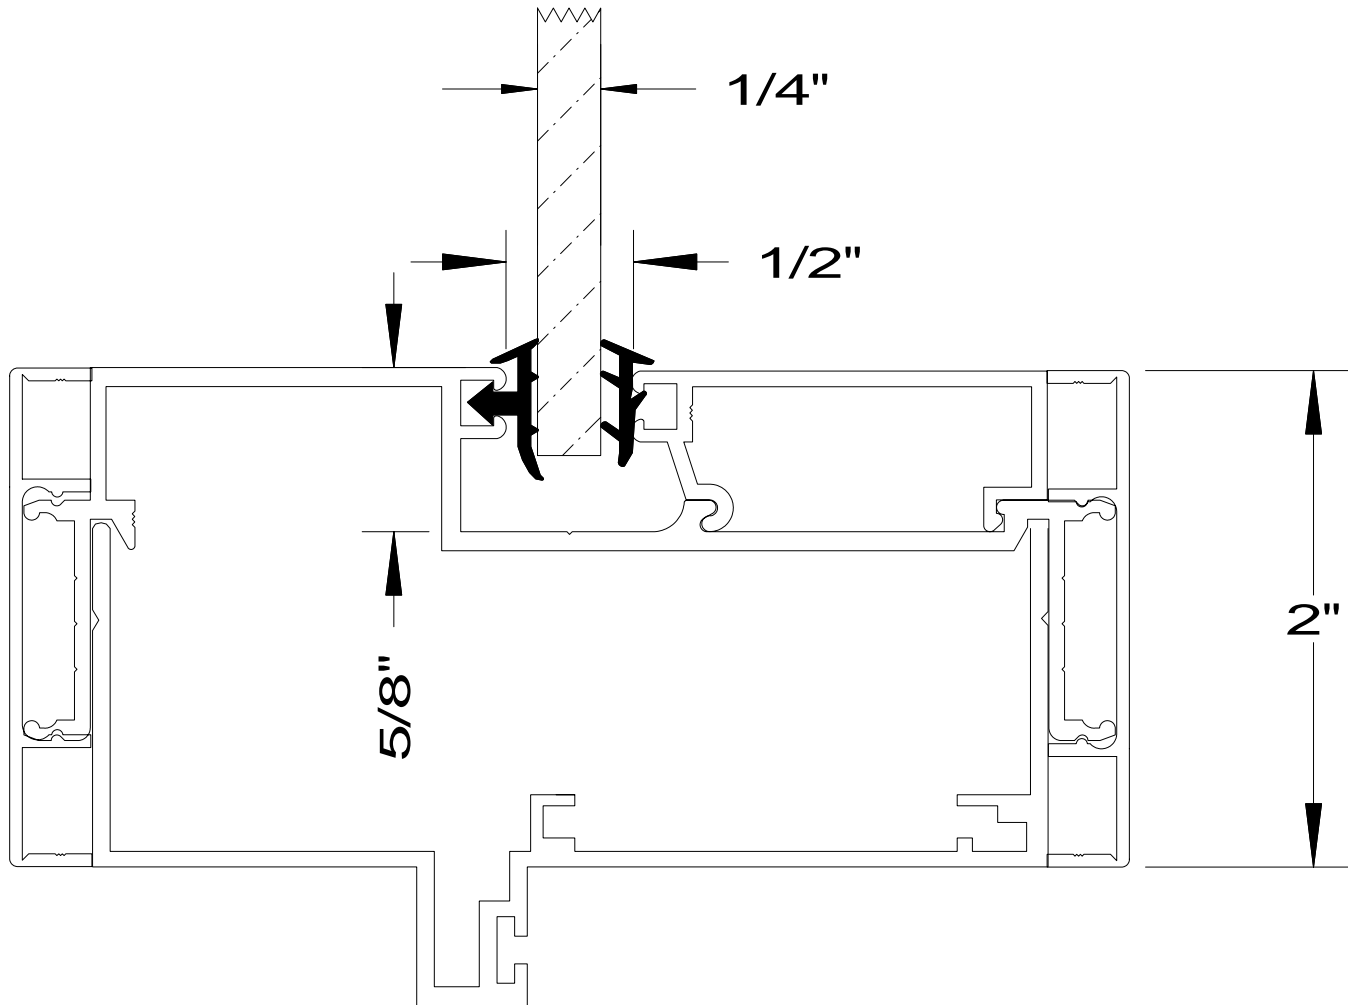

DETAIL#	DESCRIPTION	AVAILABLE WALL THICKNESSES
1	DOOR FRAME	3" up to 10-1/2"
1A	DOOR FRAME w/APPLIED GLASS STOP	3" up to 10-1/2"
2	CASED OPEN	3-3/4" & 4-7/8
2A	CUSTOM CASED OPEN	SEE DETAIL
3	GLAZING HEAD/JAMB	3-1/2", 3-3/4" 4-7/8", 5-1/4"
4	GLAZING SILL (w/REMOVABLE STOP)	3-1/2", 3-3/4" 4-7/8", 5-1/4"
5	GLAZING SILL w/FLOOR CHANNEL	3-3/4" & 4-7/8" *custom size channels available*
6	VERTICAL GLAZING MULLION	3-1/2", 3-3/4" 4-7/8", 5-1/4"
7	HORIZONTAL GLAZING MULLION	3-1/2", 3-3/4" 4-7/8", 5-1/4"
8	DOOR to SIDELITE MULLION	3-1/2", 3-3/4" 4-7/8", 5-1/4"
9	TRANSOM BAR (DOOR FRAME)	3-3/4" & 4-7/8
10	TRANSOM BAR (CASED OPEN)	3-3/4" & 4-7/8
11	END CAP	3-3/4" & 4-7/8 *custom sizes available*

3-SIDED DOOR FRAME
(or CASED OPEN)

BORROWED LITE

FULL HEIGHT BORROWED LITE
(shown with mullions)

1. DOOR FRAME
2. CASED OPEN
3. GLAZING HEAD/JAMB
4. GLAZING SILL
5. GLAZING SILL w/FLOOR CHANNEL
6. VERTICAL MULLION
7. HORIZONTAL MULLION
8. DOOR to SIDELITE MULLION
9. TRANSOM BAR (DOOR HEADER)
10. TRANSOM BAR (CASED OPEN HEADER)

DOOR FRAME
w/GLASS TRANSOM

DOOR FRAME w/ATTACHED SIDELITE
(shown Full Height / no mullions)

AA
 Alpha Aluminum
 Products

Door Frame Detail
 with 2" Flush Trim

AA
Alpha Aluminum
Products

CUSTOM SIZE
CASED OPEN
with 2" FLUSH TRIM

**** PARTS SHIPPED LOOSE
FOR FIELD ASSEMBLY ****

Transom Bar-Cased Open
with 2" FLUSH TRIM