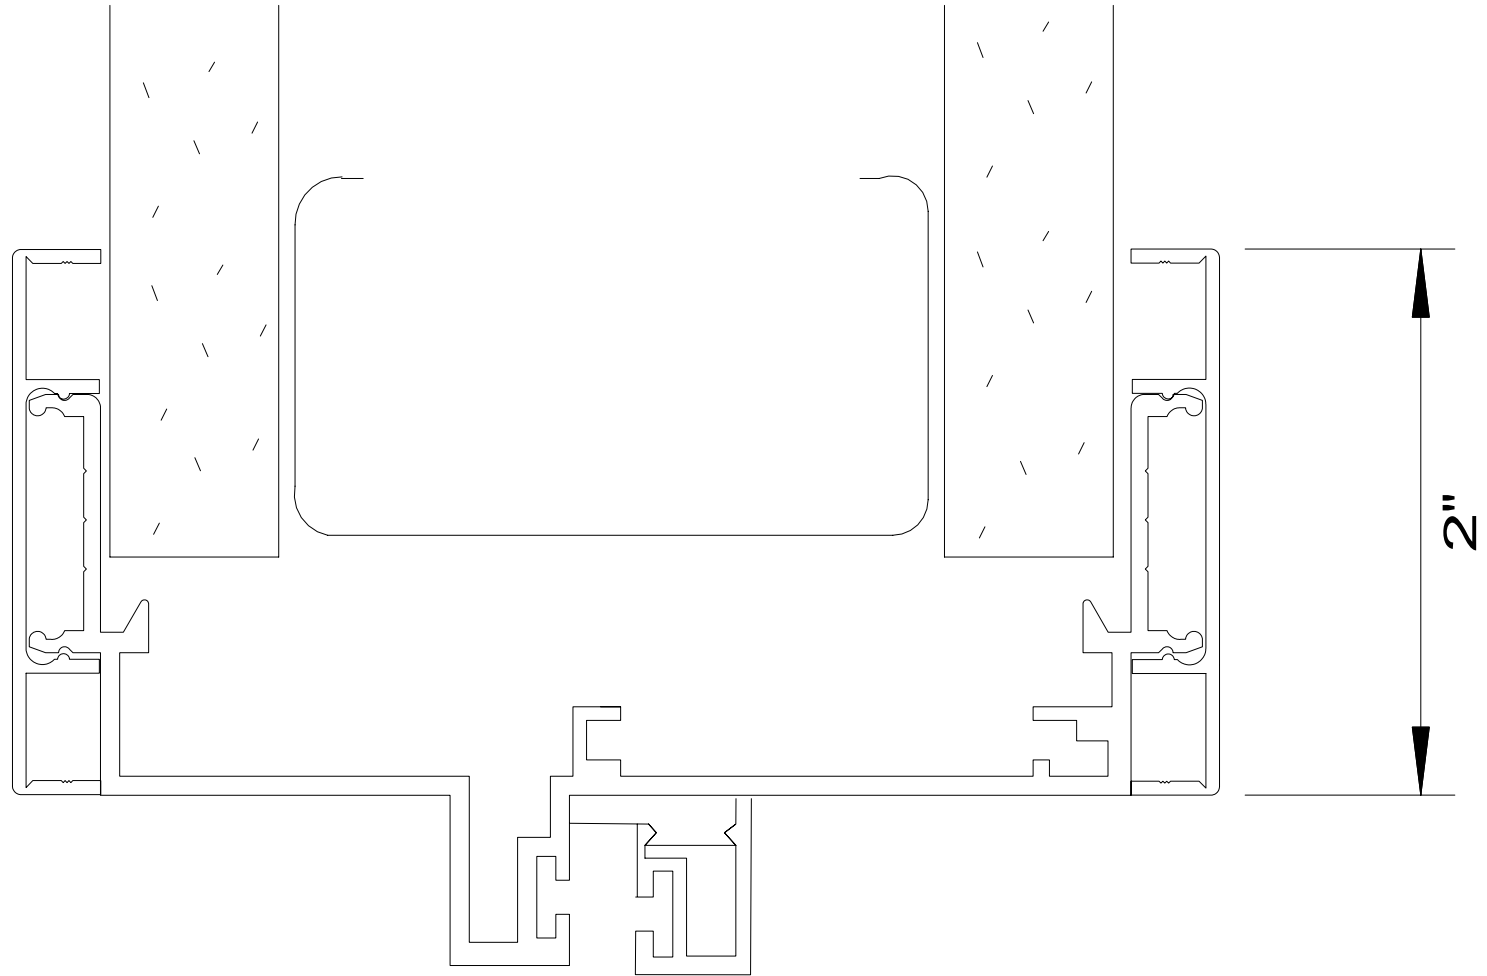

DETAIL#	DESCRIPTION	AVAILABLE WALL THICKNESSES
1	DOOR FRAME	3" up to 10-1/2"
1A	DOOR FRAME w/APPLIED GLASS STOP	3" up to 10-1/2"
2	CASED OPEN	3-3/4" & 4-7/8
2A	CUSTOM CASED OPEN	SEE DETAIL
3	GLAZING HEAD/JAMB	3-1/2", 3-3/4" 4-7/8", 5-1/4"
4	GLAZING SILL (w/REMOVABLE STOP)	3-1/2", 3-3/4" 4-7/8", 5-1/4"
5	GLAZING SILL w/FLOOR CHANNEL	3-3/4" & 4-7/8" *custom size channels available*
6	VERTICAL GLAZING MULLION	3-1/2", 3-3/4" 4-7/8", 5-1/4"
7	HORIZONTAL GLAZING MULLION	3-1/2", 3-3/4" 4-7/8", 5-1/4"
8	DOOR to SIDELITE MULLION	3-1/2", 3-3/4" 4-7/8", 5-1/4"
9	TRANSOM BAR (DOOR FRAME)	3-3/4" & 4-7/8
10	TRANSOM BAR (CASED OPEN)	3-3/4" & 4-7/8
11	END CAP	3-3/4" & 4-7/8 *custom sizes available*

3-SIDED DOOR FRAME
(or CASED OPEN)

BORROWED LITE

FULL HEIGHT BORROWED LITE
(shown with mullions)

1. DOOR FRAME
2. CASED OPEN
3. GLAZING HEAD/JAMB
4. GLAZING SILL
5. GLAZING SILL w/FLOOR CHANNEL
6. VERTICAL MULLION
7. HORIZONTAL MULLION
8. DOOR to SIDELITE MULLION
9. TRANSOM BAR (DOOR HEADER)
10. TRANSOM BAR (CASED OPEN HEADER)

DOOR FRAME
w/GLASS TRANSOM

DOOR FRAME w/ATTACHED SIDELITE
(shown Full Height / no mullions)

AA
 Alpha Aluminum
 Products

Door Frame Detail
 with 2" Flush Trim

AA
Alpha Aluminum
Products

CUSTOM SIZE
CASED OPEN
with 2" FLUSH TRIM

**** PARTS SHIPPED LOOSE
FOR FIELD ASSEMBLY ****

Transom Bar-Cased Open
with 2" FLUSH TRIM