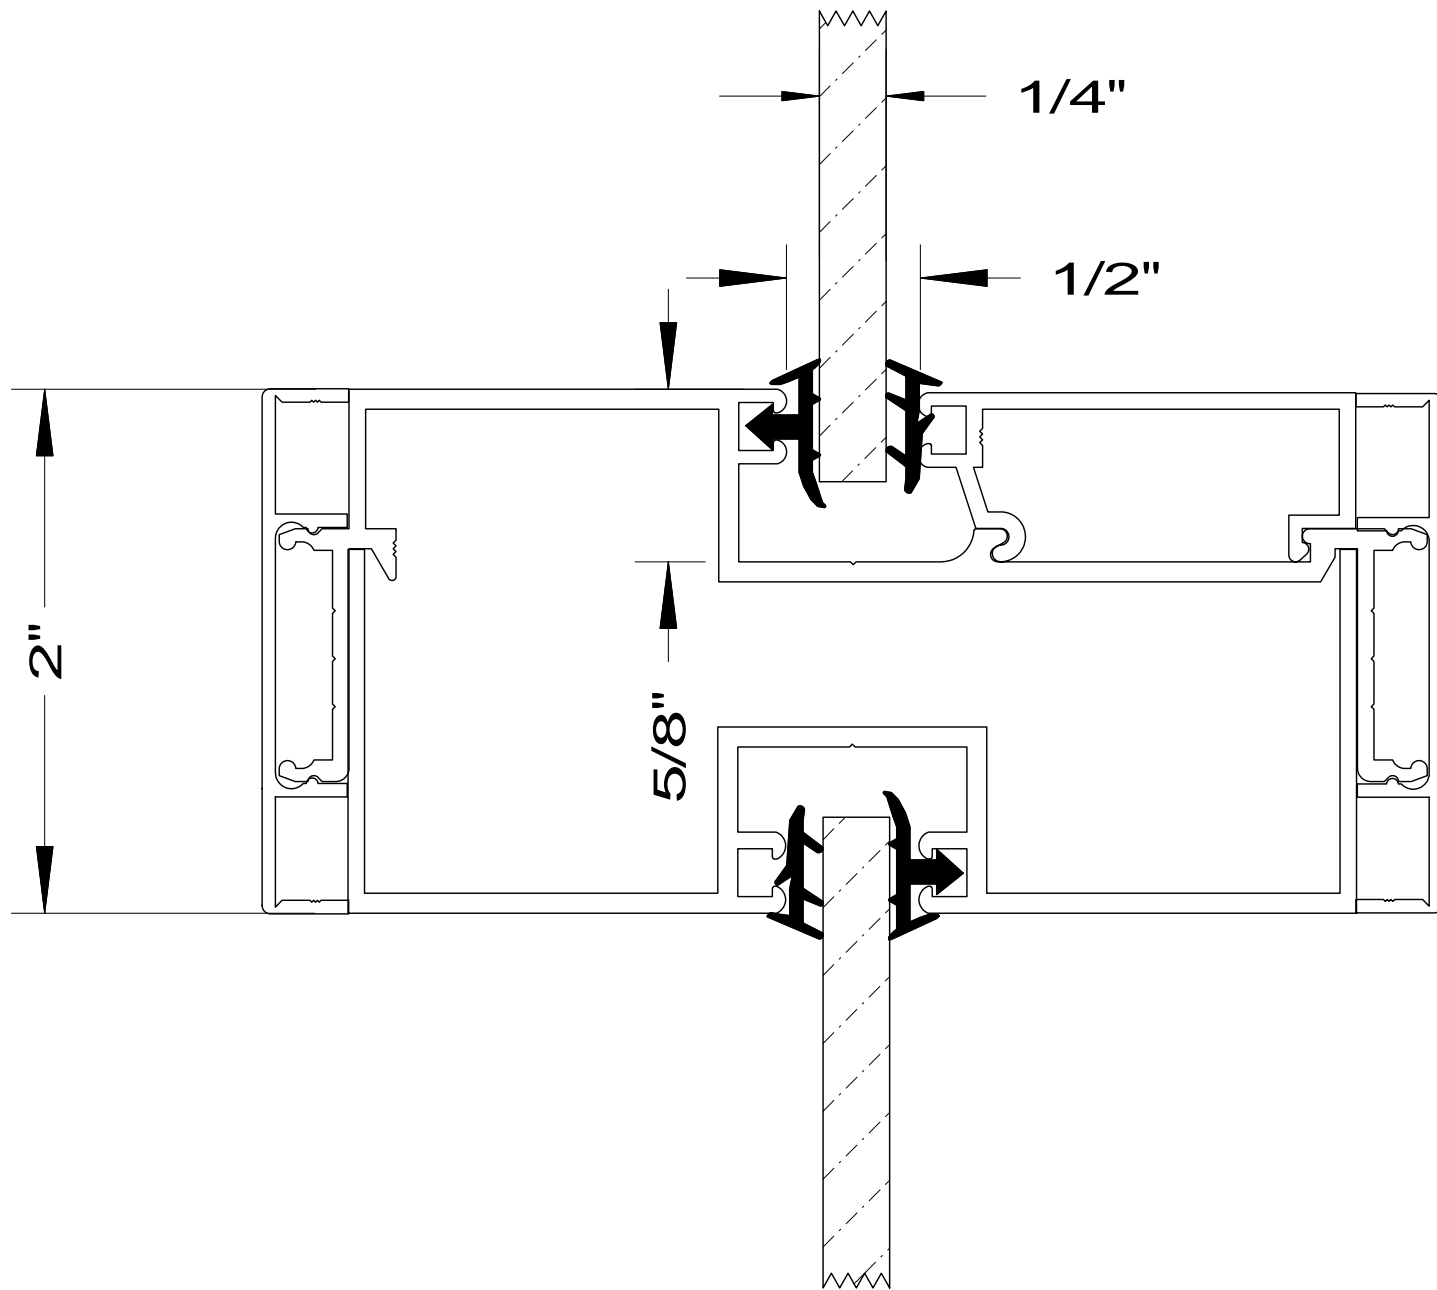

DETAIL#	DESCRIPTION	AVAILABLE WALL THICKNESSES
1	DOOR FRAME	3" up to 10-1/2"
1A	DOOR FRAME w/APPLIED GLASS STOP	3" up to 10-1/2"
2	CASED OPEN	3-3/4" & 4-7/8
2A	CUSTOM CASED OPEN	SEE DETAIL
3	GLAZING HEAD/JAMB	3-1/2", 3-3/4" 4-7/8", 5-1/4"
4	GLAZING SILL (w/REMOVABLE STOP)	3-1/2", 3-3/4" 4-7/8", 5-1/4"
5	GLAZING SILL w/FLOOR CHANNEL	3-3/4" & 4-7/8" *custom size channels available*
6	VERTICAL GLAZING MULLION	3-1/2", 3-3/4" 4-7/8", 5-1/4"
7	HORIZONTAL GLAZING MULLION	3-1/2", 3-3/4" 4-7/8", 5-1/4"
8	DOOR to SIDELITE MULLION	3-1/2", 3-3/4" 4-7/8", 5-1/4"
9	TRANSOM BAR (DOOR FRAME)	3-3/4" & 4-7/8
10	TRANSOM BAR (CASED OPEN)	3-3/4" & 4-7/8
11	END CAP	3-3/4" & 4-7/8 *custom sizes available*

3-SIDED DOOR FRAME
(or CASED OPEN)

BORROWED LITE

FULL HEIGHT BORROWED LITE
(shown with mullions)

1. DOOR FRAME
2. CASED OPEN
3. GLAZING HEAD/JAMB
4. GLAZING SILL
5. GLAZING SILL w/FLOOR CHANNEL
6. VERTICAL MULLION
7. HORIZONTAL MULLION
8. DOOR to SIDELITE MULLION
9. TRANSOM BAR (DOOR HEADER)
10. TRANSOM BAR (CASED OPEN HEADER)

DOOR FRAME
w/GLASS TRANSOM

DOOR FRAME w/ATTACHED SIDELITE
(shown Full Height / no mullions)

AA
 Alpha Aluminum
 Products

Door Frame Detail
 with 2" Flush Trim

AA
Alpha Aluminum
Products

CUSTOM SIZE
CASED OPEN
with 2" FLUSH TRIM

**** PARTS SHIPPED LOOSE
FOR FIELD ASSEMBLY ****

Transom Bar-Cased Open
with 2" FLUSH TRIM