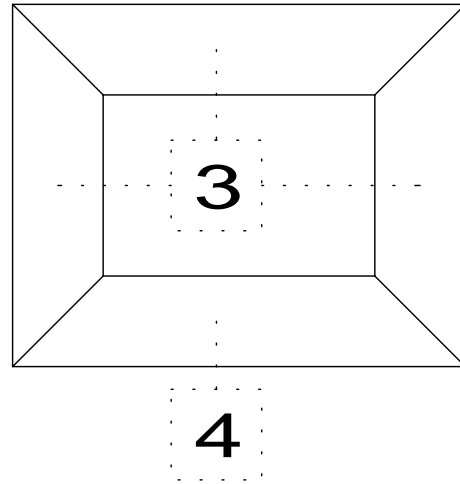

DETAIL#	DESCRIPTION	AVAILABLE WALL THICKNESSES
1	DOOR FRAME	3" up to 10-1/2"
1A	DOOR FRAME w/APPLIED GLASS STOP	3" up to 10-1/2"
2	CASED OPEN	3-3/4" & 4-7/8
2A	CUSTOM CASED OPEN	SEE DETAIL
3	GLAZING HEAD/JAMB	3-1/2", 3-3/4" 4-7/8", 5-1/4"
4	GLAZING SILL (w/REMOVABLE STOP)	3-1/2", 3-3/4" 4-7/8", 5-1/4"
5	GLAZING SILL w/FLOOR CHANNEL	3-3/4" & 4-7/8" *custom size channels available*
6	VERTICAL GLAZING MULLION	3-1/2", 3-3/4" 4-7/8", 5-1/4"
7	HORIZONTAL GLAZING MULLION	3-1/2", 3-3/4" 4-7/8", 5-1/4"
8	DOOR to SIDELITE MULLION	3-1/2", 3-3/4" 4-7/8", 5-1/4"
9	TRANSOM BAR (DOOR FRAME)	3-3/4" & 4-7/8
10	TRANSOM BAR (CASED OPEN)	3-3/4" & 4-7/8
11	END CAP	3-3/4" & 4-7/8 *custom sizes available*

3-SIDED DOOR FRAME
(or CASED OPEN)

BORROWED LITE

FULL HEIGHT BORROWED LITE
(shown with mullions)

1. DOOR FRAME
2. CASED OPEN
3. GLAZING HEAD/JAMB
4. GLAZING SILL
5. GLAZING SILL w/FLOOR CHANNEL
6. VERTICAL MULLION
7. HORIZONTAL MULLION
8. DOOR to SIDELITE MULLION
9. TRANSOM BAR (DOOR HEADER)
10. TRANSOM BAR (CASED OPEN HEADER)

DOOR FRAME
w/GLASS TRANSOM

DOOR FRAME w/ATTACHED SIDELITE
(shown Full Height / no mullions)

AA
 Alpha Aluminum
 Products

Door Frame Detail
 with 2" Flush Trim

AA
Alpha Aluminum
Products

CUSTOM SIZE
CASED OPEN
with 2" FLUSH TRIM

**** PARTS SHIPPED LOOSE
FOR FIELD ASSEMBLY ****

Transom Bar-Cased Open
with 2" FLUSH TRIM