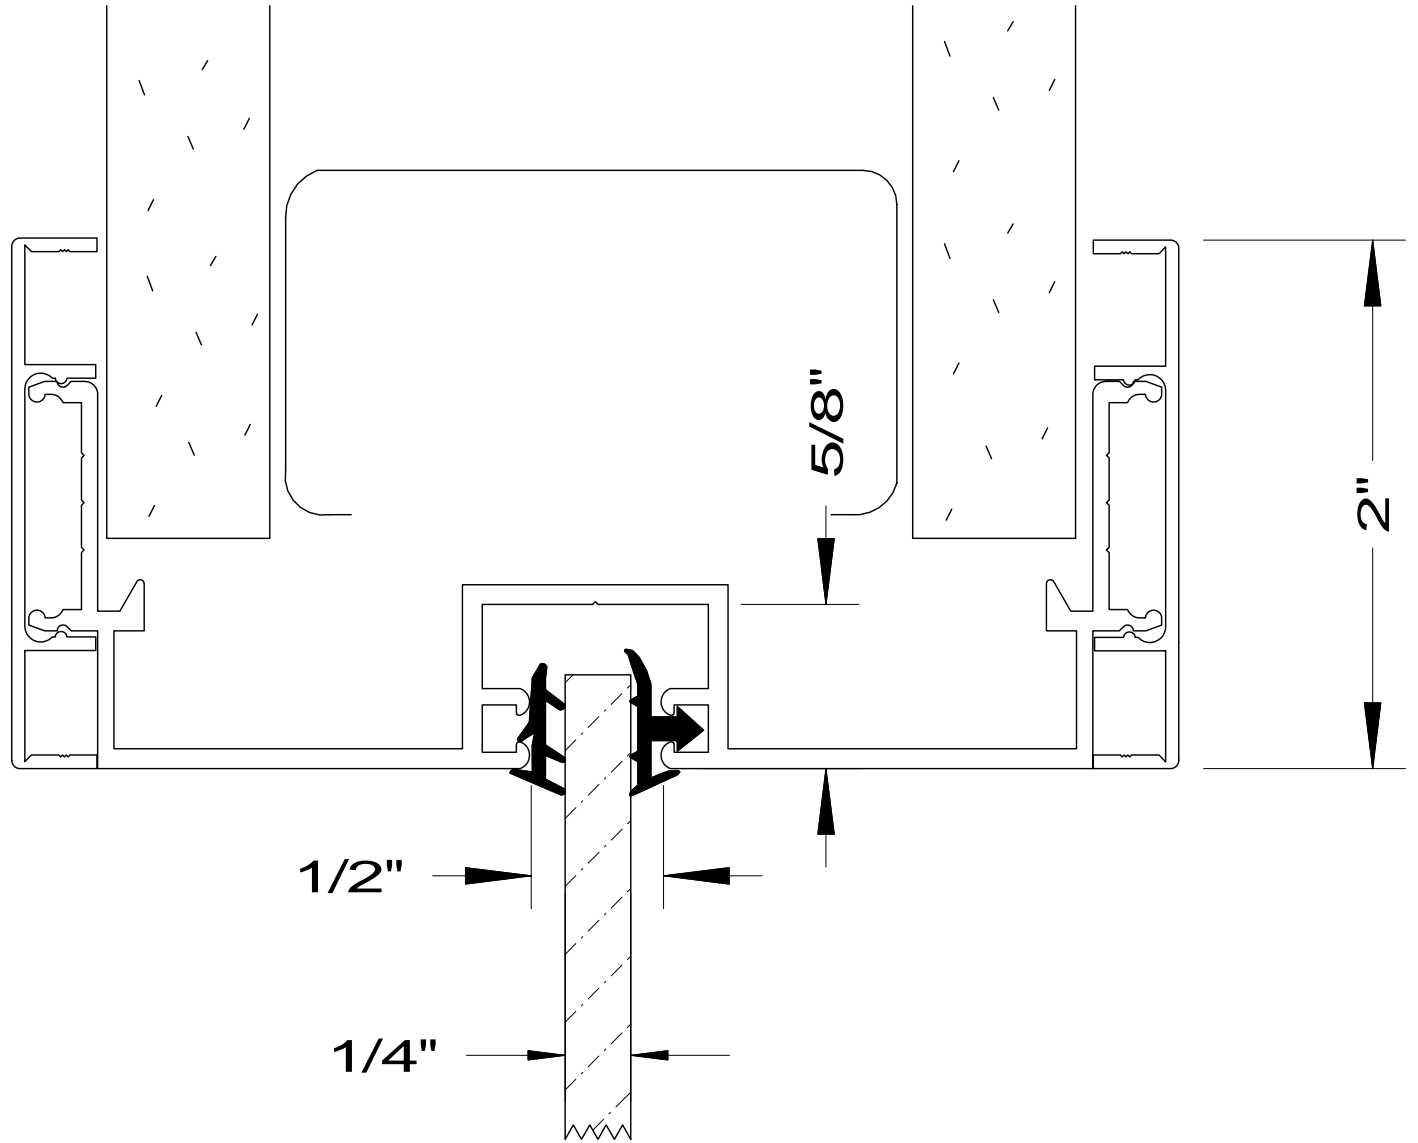

DETAIL#	DESCRIPTION	AVAILABLE WALL THICKNESSES
1	DOOR FRAME	3" up to 10-1/2"
1A	DOOR FRAME w/APPLIED GLASS STOP	3" up to 10-1/2"
2	CASED OPEN	3-3/4" & 4-7/8
2A	CUSTOM CASED OPEN	SEE DETAIL
3	GLAZING HEAD/JAMB	3-1/2", 3-3/4" 4-7/8", 5-1/4"
4	GLAZING SILL (w/REMOVABLE STOP)	3-1/2", 3-3/4" 4-7/8", 5-1/4"
5	GLAZING SILL w/FLOOR CHANNEL	3-3/4" & 4-7/8" *custom size channels available*
6	VERTICAL GLAZING MULLION	3-1/2", 3-3/4" 4-7/8", 5-1/4"
7	HORIZONTAL GLAZING MULLION	3-1/2", 3-3/4" 4-7/8", 5-1/4"
8	DOOR to SIDELITE MULLION	3-1/2", 3-3/4" 4-7/8", 5-1/4"
9	TRANSOM BAR (DOOR FRAME)	3-3/4" & 4-7/8
10	TRANSOM BAR (CASED OPEN)	3-3/4" & 4-7/8
11	END CAP	3-3/4" & 4-7/8 *custom sizes available*

3-SIDED DOOR FRAME
(or CASED OPEN)

BORROWED LITE

FULL HEIGHT BORROWED LITE
(shown with mullions)

1. DOOR FRAME
2. CASED OPEN
3. GLAZING HEAD/JAMB
4. GLAZING SILL
5. GLAZING SILL w/FLOOR CHANNEL
6. VERTICAL MULLION
7. HORIZONTAL MULLION
8. DOOR to SIDELITE MULLION
9. TRANSOM BAR (DOOR HEADER)
10. TRANSOM BAR (CASED OPEN HEADER)

DOOR FRAME
w/GLASS TRANSOM

DOOR FRAME w/ATTACHED SIDELITE
(shown Full Height / no mullions)

AA
 Alpha Aluminum
 Products

Door Frame Detail
 with 2" Flush Trim

AA
Alpha Aluminum
Products

CUSTOM SIZE
CASED OPEN
with 2" FLUSH TRIM

**** PARTS SHIPPED LOOSE
FOR FIELD ASSEMBLY ****

Transom Bar-Cased Open
with 2" FLUSH TRIM