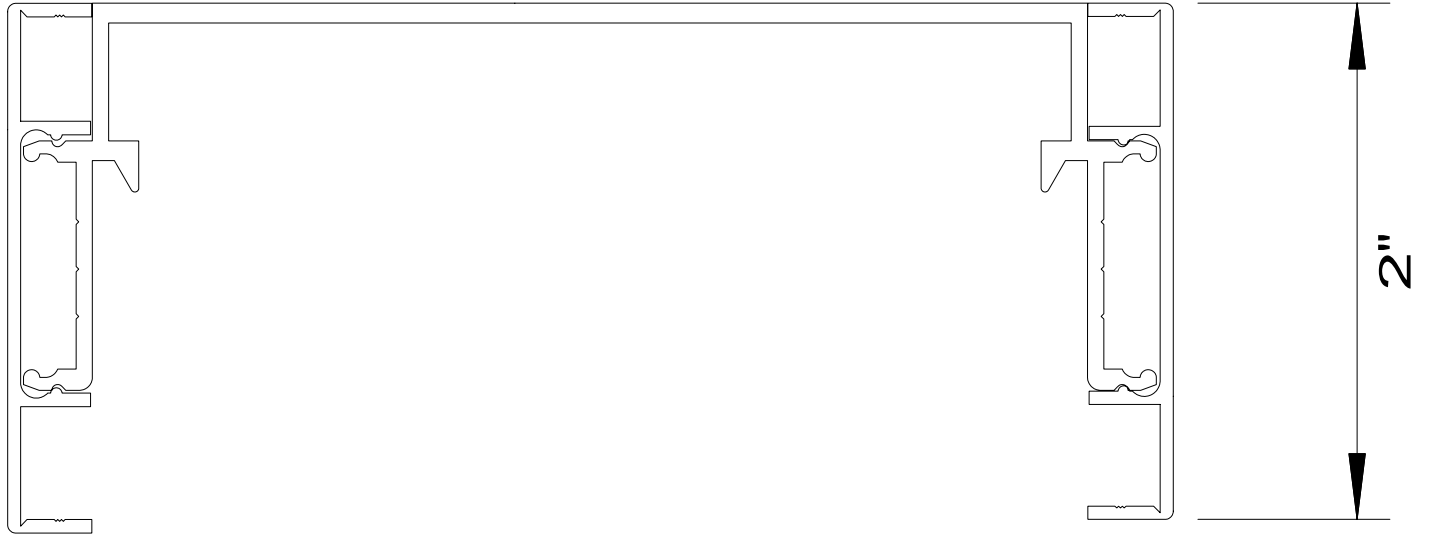

DETAIL#	DESCRIPTION	AVAILABLE WALL THICKNESSES
1	DOOR FRAME	3" up to 10-1/2"
1A	DOOR FRAME w/APPLIED GLASS STOP	3" up to 10-1/2"
2	CASED OPEN	3-3/4" & 4-7/8
2A	CUSTOM CASED OPEN	SEE DETAIL
3	GLAZING HEAD/JAMB	3-1/2", 3-3/4" 4-7/8", 5-1/4"
4	GLAZING SILL (w/REMOVABLE STOP)	3-1/2", 3-3/4" 4-7/8", 5-1/4"
5	GLAZING SILL w/FLOOR CHANNEL	3-3/4" & 4-7/8" *custom size channels available*
6	VERTICAL GLAZING MULLION	3-1/2", 3-3/4" 4-7/8", 5-1/4"
7	HORIZONTAL GLAZING MULLION	3-1/2", 3-3/4" 4-7/8", 5-1/4"
8	DOOR to SIDELITE MULLION	3-1/2", 3-3/4" 4-7/8", 5-1/4"
9	TRANSOM BAR (DOOR FRAME)	3-3/4" & 4-7/8
10	TRANSOM BAR (CASED OPEN)	3-3/4" & 4-7/8
11	END CAP	3-3/4" & 4-7/8 *custom sizes available*

3-SIDED DOOR FRAME
(or CASED OPEN)

BORROWED LITE

FULL HEIGHT BORROWED LITE
(shown with mullions)

1. DOOR FRAME
2. CASED OPEN
3. GLAZING HEAD/JAMB
4. GLAZING SILL
5. GLAZING SILL w/FLOOR CHANNEL
6. VERTICAL MULLION
7. HORIZONTAL MULLION
8. DOOR to SIDELITE MULLION
9. TRANSOM BAR (DOOR HEADER)
10. TRANSOM BAR (CASED OPEN HEADER)

DOOR FRAME
w/GLASS TRANSOM

DOOR FRAME w/ATTACHED SIDELITE
(shown Full Height / no mullions)

AA
 Alpha Aluminum
 Products

Door Frame Detail
 with 2" Flush Trim

AA
Alpha Aluminum
Products

CUSTOM SIZE
CASED OPEN
with 2" FLUSH TRIM

**** PARTS SHIPPED LOOSE
FOR FIELD ASSEMBLY ****

Transom Bar-Cased Open
with 2" FLUSH TRIM