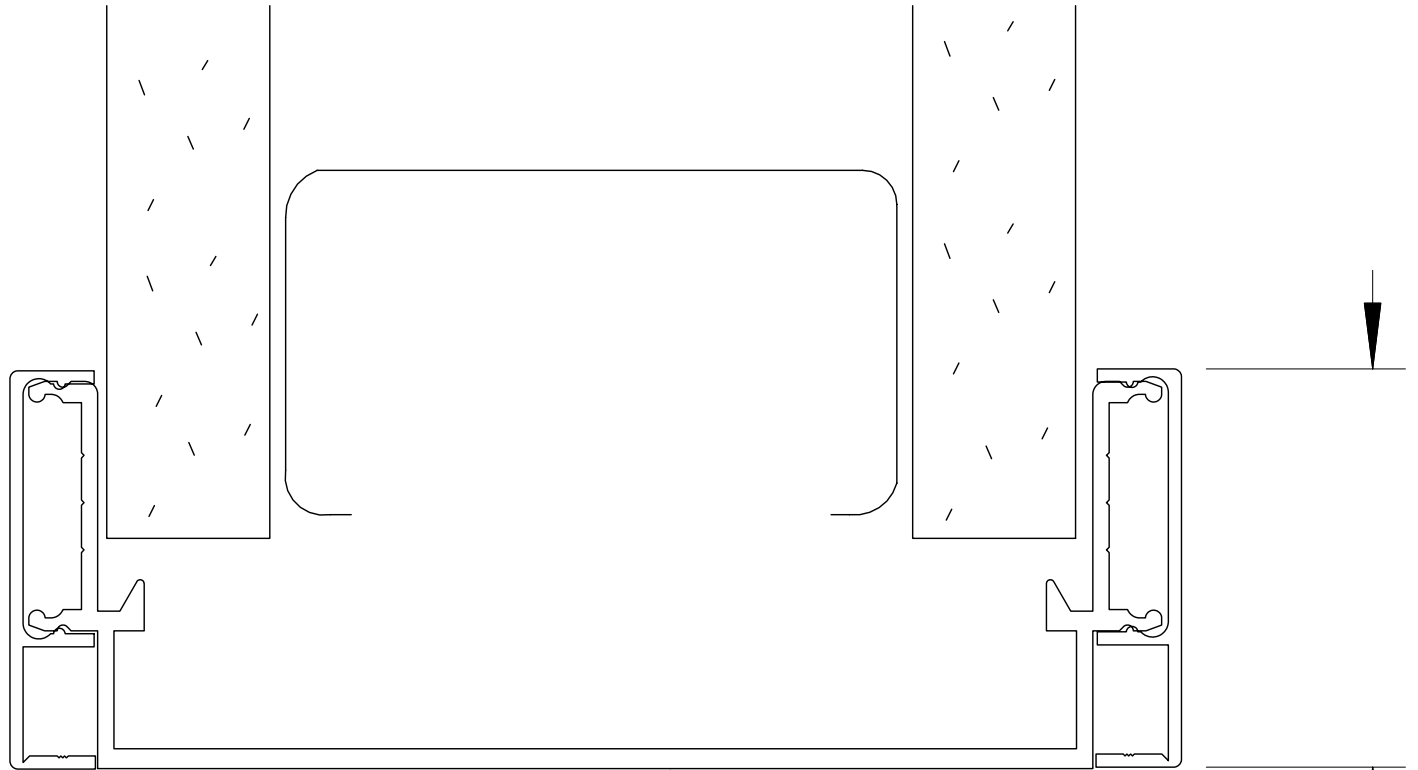

DETAIL#	DESCRIPTION	AVAILABLE WALL THICKNESSES
1	DOOR FRAME	3" up to 10-1/2"
1A	DOOR FRAME w/APPLIED GLASS STOP	3" up to 10-1/2"
2	CASED OPEN	3-3/4" & 4-7/8"
2A	CUSTOM CASED OPEN	SEE DETAIL
3	GLAZING HEAD/JAMB	3-1/2", 3-3/4" 4-7/8", 5-1/4"
4	GLAZING SILL (w/REMOVABLE STOP)	3-1/2", 3-3/4" 4-7/8", 5-1/4"
5	GLAZING SILL w/FLOOR CHANNEL	3-3/4" & 4-7/8" *custom size channels available*
6	VERTICAL GLAZING MULLION	3-1/2", 3-3/4" 4-7/8", 5-1/4"
7	HORIZONTAL GLAZING MULLION	3-1/2", 3-3/4" 4-7/8", 5-1/4"
8	DOOR to SIDELITE MULLION	3-1/2", 3-3/4" 4-7/8", 5-1/4"
9	TRANSOM BAR (DOOR FRAME)	3-3/4" & 4-7/8"
10	TRANSOM BAR (CASED OPEN)	3-3/4" & 4-7/8"
11	END CAP	3-3/4" & 4-7/8" *custom sizes available*

3-SIDED DOOR FRAME
(or CASED OPEN)

BORROWED LITE

FULL HEIGHT BORROWED LITE
(shown with mullions)

DOOR FRAME
w/GLASS TRANSOM

DOOR FRAME w/ATTACHED SIDELITE
(shown Full Height / no mullions)

1. DOOR FRAME
2. CASED OPEN
3. GLAZING HEAD/JAMB
4. GLAZING SILL
5. GLAZING SILL w/FLOOR CHANNEL
6. VERTICAL MULLION
7. HORIZONTAL MULLION
8. DOOR to SIDELITE MULLION
9. TRANSOM BAR (DOOR HEADER)
10. TRANSOM BAR (CASED OPEN HEADER)

4-7/8" & 3-3/4" THROAT ONLY

1-1/2"

AA
Alpha Aluminum
Products

CUSTOM SIZE
CASED OPEN
with 1-1/2" Flush Trim

**** PARTS SHIPPED LOOSE
FOR FIELD ASSEMBLY ****

1-19/32"
(O.D. w/CHANNEL)

AA
Alpha Aluminum
Products

End Cap Detail
with 1-1/2" Flush Trim