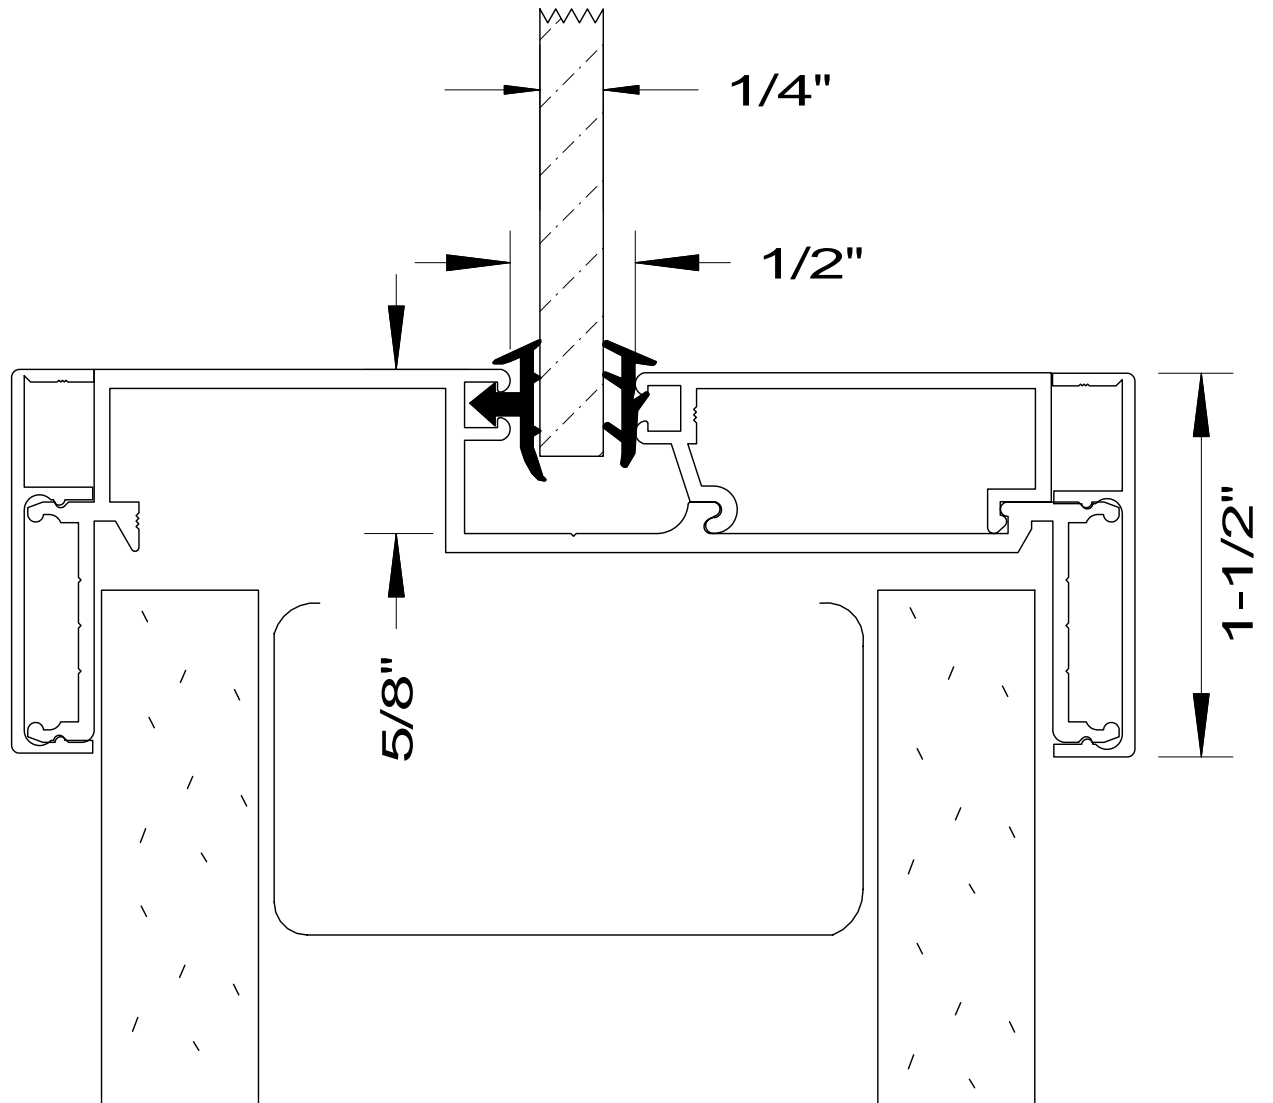

DETAIL#	DESCRIPTION	AVAILABLE WALL THICKNESSES
1	DOOR FRAME	3" up to 10-1/2"
1A	DOOR FRAME w/APPLIED GLASS STOP	3" up to 10-1/2"
2	CASED OPEN	3-3/4" & 4-7/8"
2A	CUSTOM CASED OPEN	SEE DETAIL
3	GLAZING HEAD/JAMB	3-1/2", 3-3/4" 4-7/8", 5-1/4"
4	GLAZING SILL (w/REMOVABLE STOP)	3-1/2", 3-3/4" 4-7/8", 5-1/4"
5	GLAZING SILL w/FLOOR CHANNEL	3-3/4" & 4-7/8" *custom size channels available*
6	VERTICAL GLAZING MULLION	3-1/2", 3-3/4" 4-7/8", 5-1/4"
7	HORIZONTAL GLAZING MULLION	3-1/2", 3-3/4" 4-7/8", 5-1/4"
8	DOOR to SIDELITE MULLION	3-1/2", 3-3/4" 4-7/8", 5-1/4"
9	TRANSOM BAR (DOOR FRAME)	3-3/4" & 4-7/8"
10	TRANSOM BAR (CASED OPEN)	3-3/4" & 4-7/8"
11	END CAP	3-3/4" & 4-7/8" *custom sizes available*

3-SIDED DOOR FRAME
(or CASED OPEN)

BORROWED LITE

FULL HEIGHT BORROWED LITE
(shown with mullions)

DOOR FRAME
w/GLASS TRANSOM

DOOR FRAME w/ATTACHED SIDELITE
(shown Full Height / no mullions)

1. DOOR FRAME
2. CASED OPEN
3. GLAZING HEAD/JAMB
4. GLAZING SILL
5. GLAZING SILL w/FLOOR CHANNEL
6. VERTICAL MULLION
7. HORIZONTAL MULLION
8. DOOR to SIDELITE MULLION
9. TRANSOM BAR (DOOR HEADER)
10. TRANSOM BAR (CASED OPEN HEADER)

4-7/8" & 3-3/4" THROAT ONLY

1-1/2"

AA
Alpha Aluminum
Products

CUSTOM SIZE
CASED OPEN
with 1-1/2" Flush Trim

**** PARTS SHIPPED LOOSE
FOR FIELD ASSEMBLY ****

1-19/32"
(O.D. w/CHANNEL)

AA
Alpha Aluminum
Products

End Cap Detail
with 1-1/2" Flush Trim