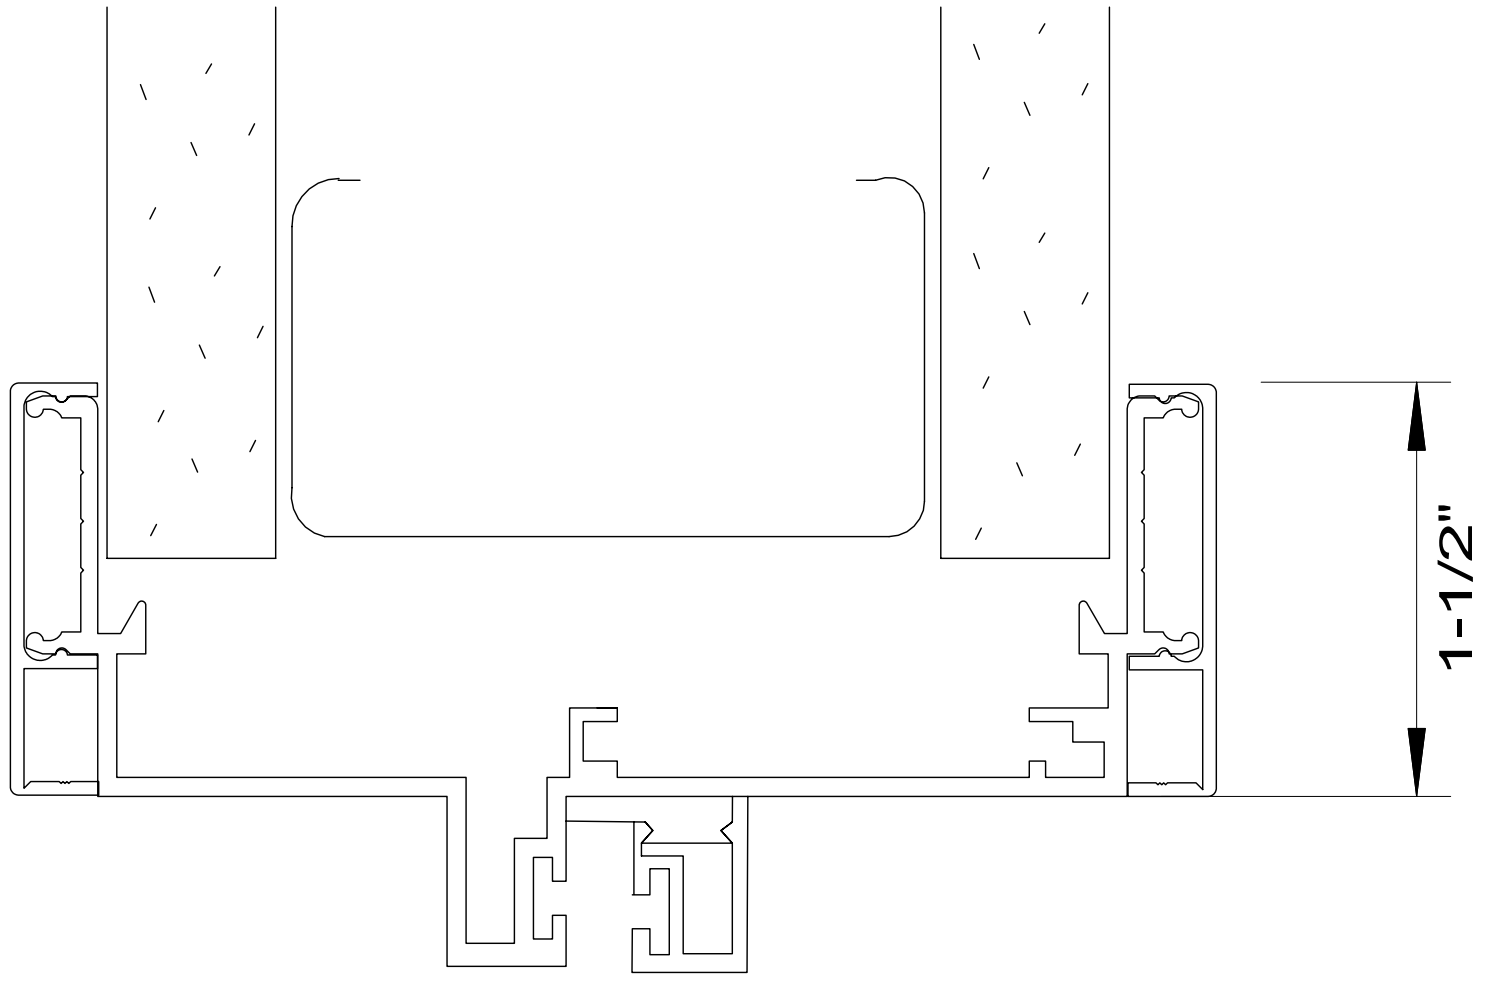

DETAIL#	DESCRIPTION	AVAILABLE WALL THICKNESSES
1	DOOR FRAME	3" up to 10-1/2"
1A	DOOR FRAME w/APPLIED GLASS STOP	3" up to 10-1/2"
2	CASED OPEN	3-3/4" & 4-7/8"
2A	CUSTOM CASED OPEN	SEE DETAIL
3	GLAZING HEAD/JAMB	3-1/2", 3-3/4" 4-7/8", 5-1/4"
4	GLAZING SILL (w/REMOVABLE STOP)	3-1/2", 3-3/4" 4-7/8", 5-1/4"
5	GLAZING SILL w/FLOOR CHANNEL	3-3/4" & 4-7/8" *custom size channels available*
6	VERTICAL GLAZING MULLION	3-1/2", 3-3/4" 4-7/8", 5-1/4"
7	HORIZONTAL GLAZING MULLION	3-1/2", 3-3/4" 4-7/8", 5-1/4"
8	DOOR to SIDELITE MULLION	3-1/2", 3-3/4" 4-7/8", 5-1/4"
9	TRANSOM BAR (DOOR FRAME)	3-3/4" & 4-7/8"
10	TRANSOM BAR (CASED OPEN)	3-3/4" & 4-7/8"
11	END CAP	3-3/4" & 4-7/8" *custom sizes available*

3-SIDED DOOR FRAME
(or CASED OPEN)

BORROWED LITE

FULL HEIGHT BORROWED LITE
(shown with mullions)

DOOR FRAME
w/GLASS TRANSOM

DOOR FRAME w/ATTACHED SIDELITE
(shown Full Height / no mullions)

1. DOOR FRAME
2. CASED OPEN
3. GLAZING HEAD/JAMB
4. GLAZING SILL
5. GLAZING SILL w/FLOOR CHANNEL
6. VERTICAL MULLION
7. HORIZONTAL MULLION
8. DOOR to SIDELITE MULLION
9. TRANSOM BAR (DOOR HEADER)
10. TRANSOM BAR (CASED OPEN HEADER)

4-7/8" & 3-3/4" THROAT ONLY

1-1/2"

AA
Alpha Aluminum
Products

CUSTOM SIZE
CASED OPEN
with 1-1/2" Flush Trim

**** PARTS SHIPPED LOOSE
FOR FIELD ASSEMBLY ****

1-19/32"
(O.D. w/CHANNEL)

AA
Alpha Aluminum
Products

End Cap Detail
with 1-1/2" Flush Trim