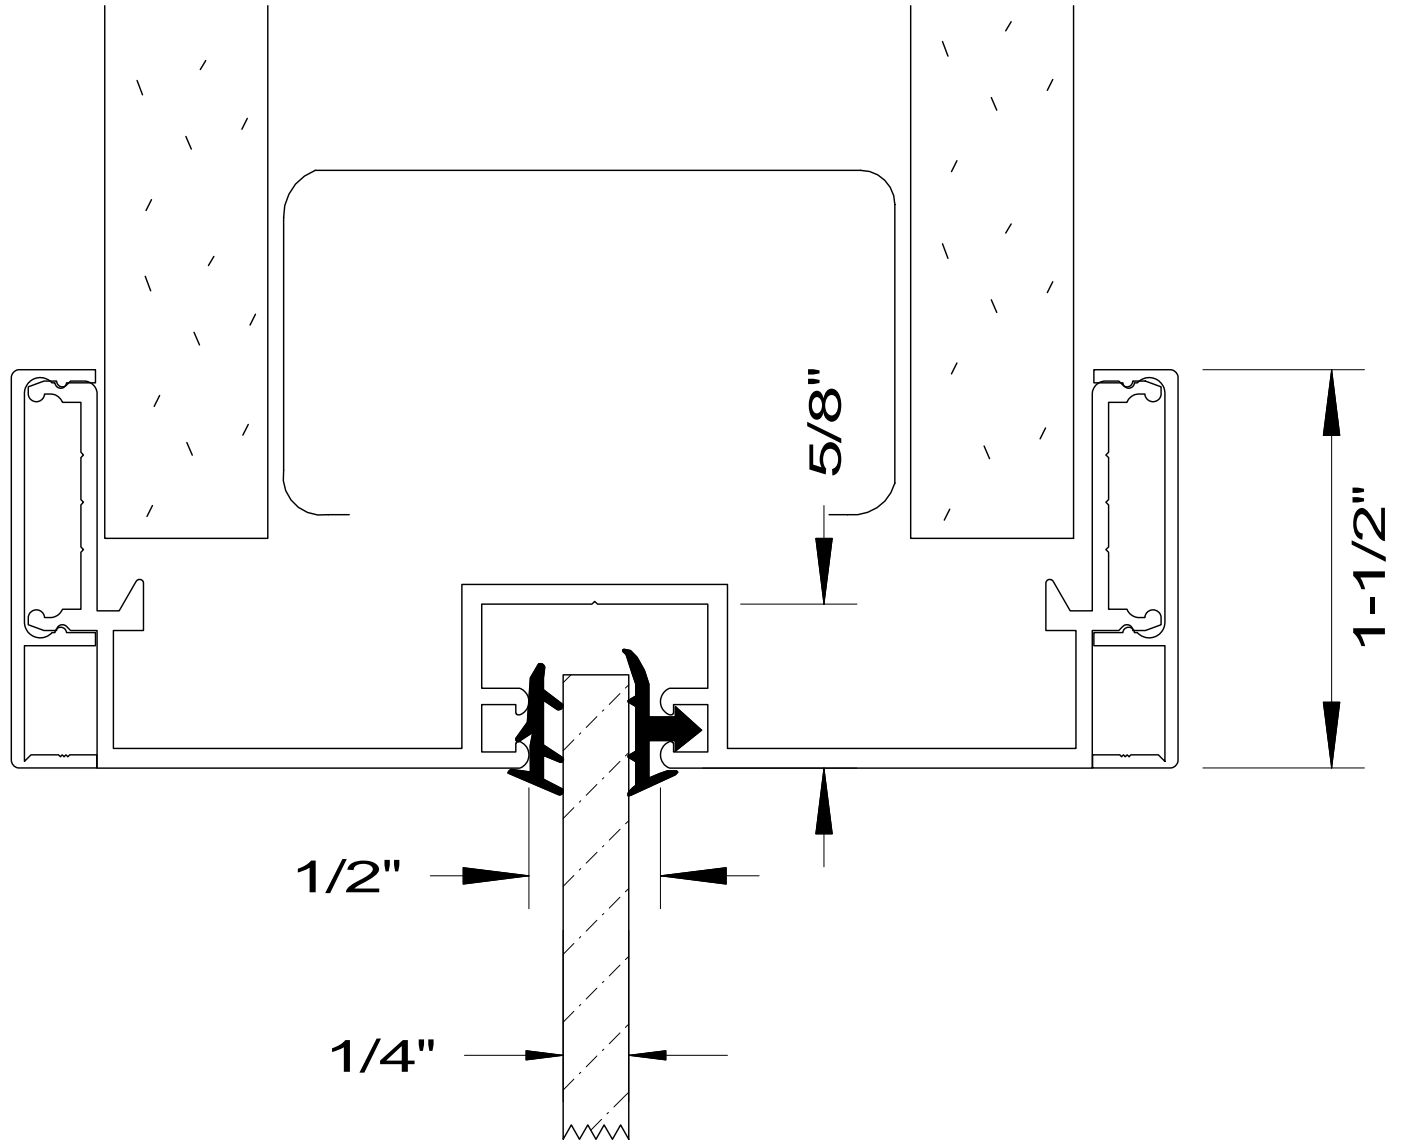

DETAIL#	DESCRIPTION	AVAILABLE WALL THICKNESSES
1	DOOR FRAME	3" up to 10-1/2"
1A	DOOR FRAME w/APPLIED GLASS STOP	3" up to 10-1/2"
2	CASED OPEN	3-3/4" & 4-7/8"
2A	CUSTOM CASED OPEN	SEE DETAIL
3	GLAZING HEAD/JAMB	3-1/2", 3-3/4" 4-7/8", 5-1/4"
4	GLAZING SILL (w/REMOVABLE STOP)	3-1/2", 3-3/4" 4-7/8", 5-1/4"
5	GLAZING SILL w/FLOOR CHANNEL	3-3/4" & 4-7/8" *custom size channels available*
6	VERTICAL GLAZING MULLION	3-1/2", 3-3/4" 4-7/8", 5-1/4"
7	HORIZONTAL GLAZING MULLION	3-1/2", 3-3/4" 4-7/8", 5-1/4"
8	DOOR to SIDELITE MULLION	3-1/2", 3-3/4" 4-7/8", 5-1/4"
9	TRANSOM BAR (DOOR FRAME)	3-3/4" & 4-7/8"
10	TRANSOM BAR (CASED OPEN)	3-3/4" & 4-7/8"
11	END CAP	3-3/4" & 4-7/8" *custom sizes available*

3-SIDED DOOR FRAME
(or CASED OPEN)

BORROWED LITE

FULL HEIGHT BORROWED LITE
(shown with mullions)

DOOR FRAME
w/GLASS TRANSOM

DOOR FRAME w/ATTACHED SIDELITE
(shown Full Height / no mullions)

1. DOOR FRAME
2. CASED OPEN
3. GLAZING HEAD/JAMB
4. GLAZING SILL
5. GLAZING SILL w/FLOOR CHANNEL
6. VERTICAL MULLION
7. HORIZONTAL MULLION
8. DOOR to SIDELITE MULLION
9. TRANSOM BAR (DOOR HEADER)
10. TRANSOM BAR (CASED OPEN HEADER)

4-7/8" & 3-3/4" THROAT ONLY

1-1/2"

AA
Alpha Aluminum
Products

CUSTOM SIZE
CASED OPEN
with 1-1/2" Flush Trim

**** PARTS SHIPPED LOOSE
FOR FIELD ASSEMBLY ****

1-19/32"
(O.D. w/CHANNEL)

AA
Alpha Aluminum
Products

End Cap Detail
with 1-1/2" Flush Trim