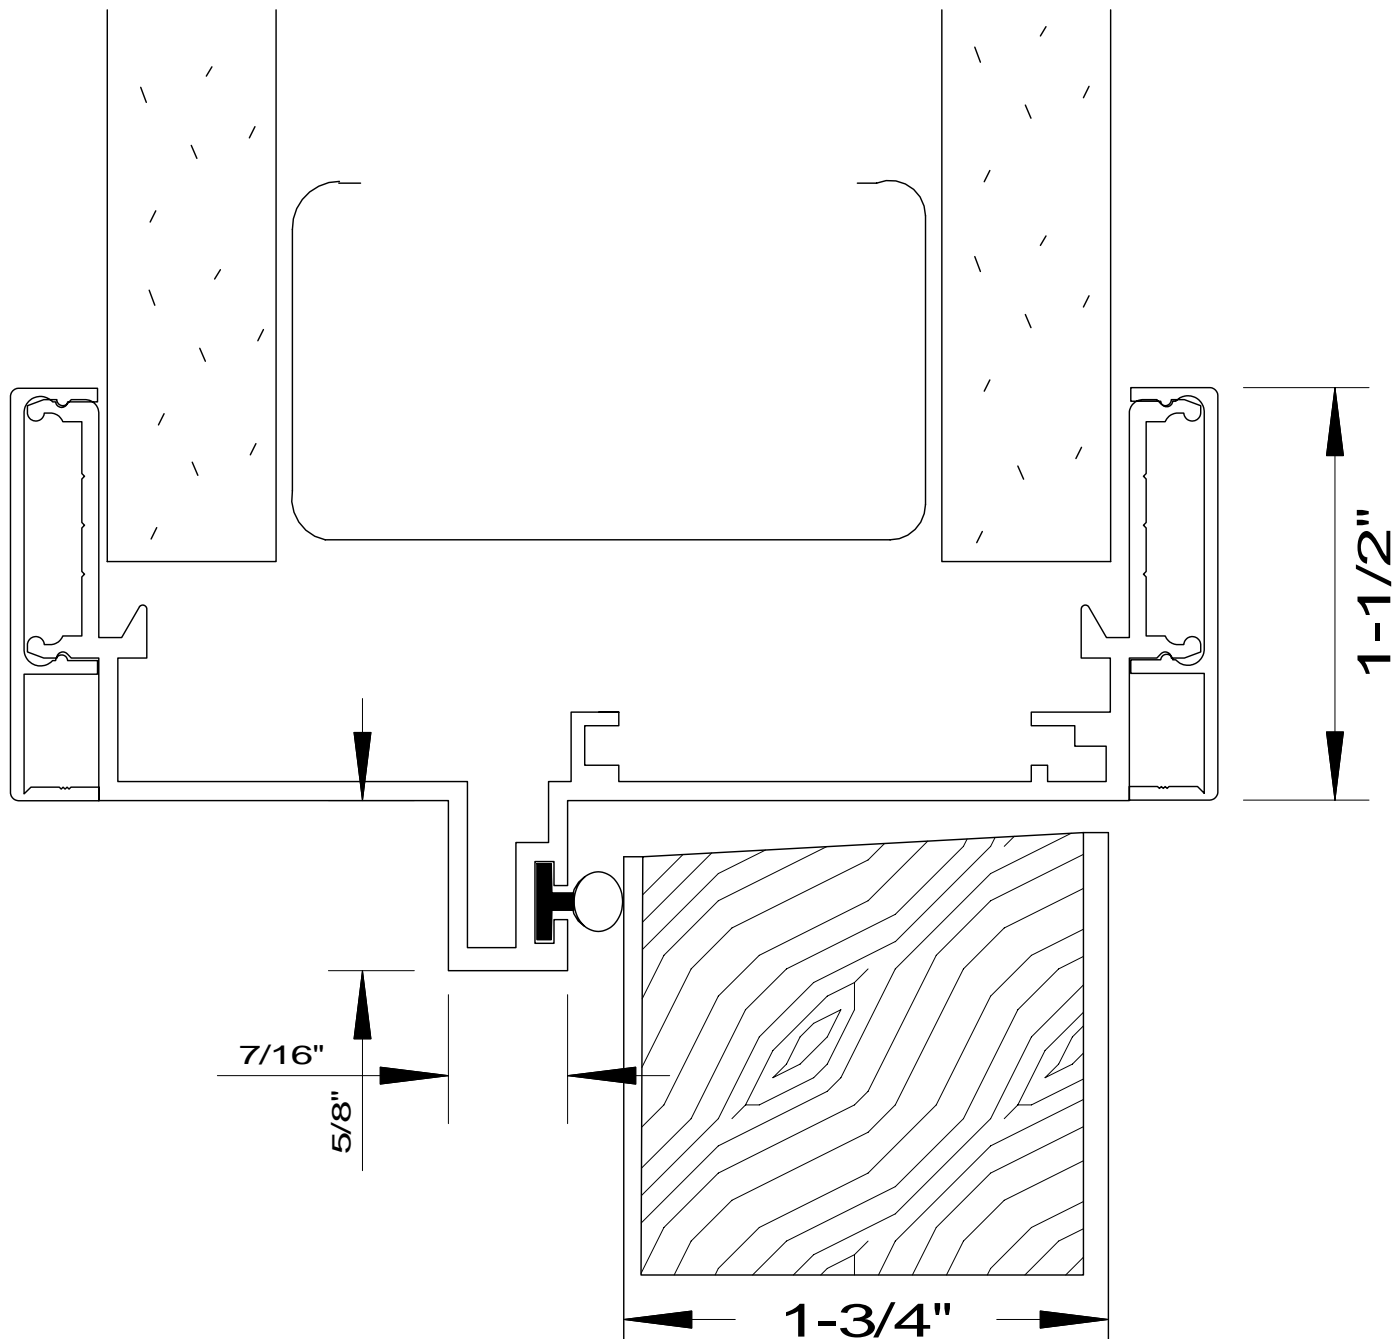

DETAIL#	DESCRIPTION	AVAILABLE WALL THICKNESSES
1	DOOR FRAME	3" up to 10-1/2"
1A	DOOR FRAME w/APPLIED GLASS STOP	3" up to 10-1/2"
2	CASED OPEN	3-3/4" & 4-7/8"
2A	CUSTOM CASED OPEN	SEE DETAIL
3	GLAZING HEAD/JAMB	3-1/2", 3-3/4" 4-7/8", 5-1/4"
4	GLAZING SILL (w/REMOVABLE STOP)	3-1/2", 3-3/4" 4-7/8", 5-1/4"
5	GLAZING SILL w/FLOOR CHANNEL	3-3/4" & 4-7/8" *custom size channels available*
6	VERTICAL GLAZING MULLION	3-1/2", 3-3/4" 4-7/8", 5-1/4"
7	HORIZONTAL GLAZING MULLION	3-1/2", 3-3/4" 4-7/8", 5-1/4"
8	DOOR to SIDELITE MULLION	3-1/2", 3-3/4" 4-7/8", 5-1/4"
9	TRANSOM BAR (DOOR FRAME)	3-3/4" & 4-7/8"
10	TRANSOM BAR (CASED OPEN)	3-3/4" & 4-7/8"
11	END CAP	3-3/4" & 4-7/8" *custom sizes available*

3-SIDED DOOR FRAME
(or CASED OPEN)

BORROWED LITE

FULL HEIGHT BORROWED LITE
(shown with mullions)

DOOR FRAME
w/GLASS TRANSOM

DOOR FRAME w/ATTACHED SIDELITE
(shown Full Height / no mullions)

1. DOOR FRAME
2. CASED OPEN
3. GLAZING HEAD/JAMB
4. GLAZING SILL
5. GLAZING SILL w/FLOOR CHANNEL
6. VERTICAL MULLION
7. HORIZONTAL MULLION
8. DOOR to SIDELITE MULLION
9. TRANSOM BAR (DOOR HEADER)
10. TRANSOM BAR (CASED OPEN HEADER)

4-7/8" & 3-3/4" THROAT ONLY

1-1/2"

AA
Alpha Aluminum
Products

CUSTOM SIZE
CASED OPEN
with 1-1/2" Flush Trim

**** PARTS SHIPPED LOOSE
FOR FIELD ASSEMBLY ****

1-19/32"
(O.D. w/CHANNEL)

AA
Alpha Aluminum
Products

End Cap Detail
with 1-1/2" Flush Trim