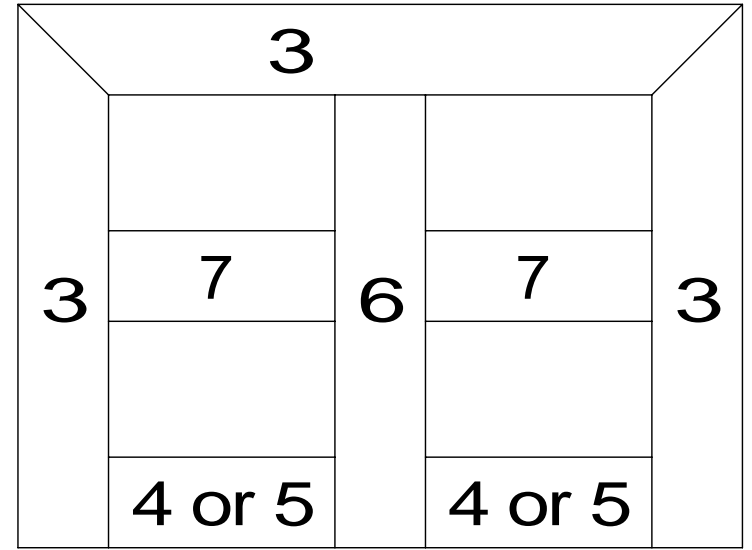

DETAIL#	DESCRIPTION	AVAILABLE WALL THICKNESSES
1	DOOR FRAME	3" up to 10-1/2"
1A	DOOR FRAME w/APPLIED GLASS STOP	3" up to 10-1/2"
2	CASED OPEN	3-3/4" & 4-7/8"
2A	CUSTOM CASED OPEN	SEE DETAIL
3	GLAZING HEAD/JAMB	3-1/2", 3-3/4" 4-7/8", 5-1/4"
4	GLAZING SILL (w/REMOVABLE STOP)	3-1/2", 3-3/4" 4-7/8", 5-1/4"
5	GLAZING SILL w/FLOOR CHANNEL	3-3/4" & 4-7/8" *custom size channels available*
6	VERTICAL GLAZING MULLION	3-1/2", 3-3/4" 4-7/8", 5-1/4"
7	HORIZONTAL GLAZING MULLION	3-1/2", 3-3/4" 4-7/8", 5-1/4"
8	DOOR to SIDELITE MULLION	3-1/2", 3-3/4" 4-7/8", 5-1/4"
9	TRANSOM BAR (DOOR FRAME)	3-3/4" & 4-7/8"
10	TRANSOM BAR (CASED OPEN)	3-3/4" & 4-7/8"
11	END CAP	3-3/4" & 4-7/8" *custom sizes available*

3-SIDED DOOR FRAME
(or CASED OPEN)

BORROWED LITE

FULL HEIGHT BORROWED LITE
(shown with mullions)

DOOR FRAME
w/GLASS TRANSOM

DOOR FRAME w/ATTACHED SIDELITE
(shown Full Height / no mullions)

1. DOOR FRAME
2. CASED OPEN
3. GLAZING HEAD/JAMB
4. GLAZING SILL
5. GLAZING SILL w/FLOOR CHANNEL
6. VERTICAL MULLION
7. HORIZONTAL MULLION
8. DOOR to SIDELITE MULLION
9. TRANSOM BAR (DOOR HEADER)
10. TRANSOM BAR (CASED OPEN HEADER)

4-7/8" & 3-3/4" THROAT ONLY

1-1/2"

AA
Alpha Aluminum
Products

CUSTOM SIZE
CASED OPEN
with 1-1/2" Flush Trim

**** PARTS SHIPPED LOOSE
FOR FIELD ASSEMBLY ****

1-19/32"
(O.D. w/CHANNEL)

AA
Alpha Aluminum
Products

End Cap Detail
with 1-1/2" Flush Trim