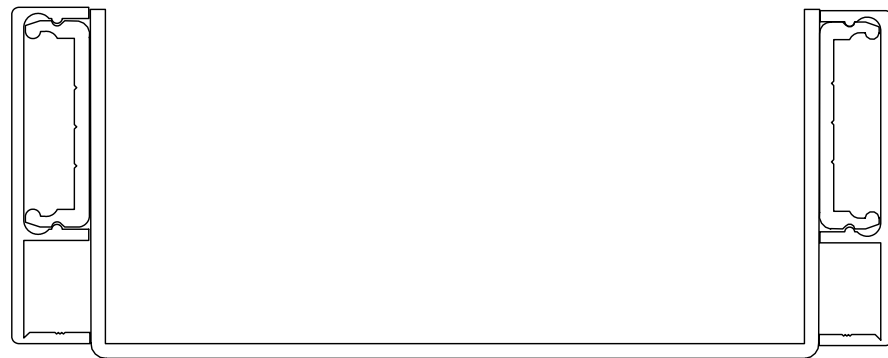

DETAIL#	DESCRIPTION	AVAILABLE WALL THICKNESSES
1	DOOR FRAME	3" up to 10-1/2"
1A	DOOR FRAME w/APPLIED GLASS STOP	3" up to 10-1/2"
2	CASED OPEN	3-3/4" & 4-7/8"
2A	CUSTOM CASED OPEN	SEE DETAIL
3	GLAZING HEAD/JAMB	3-1/2", 3-3/4" 4-7/8", 5-1/4"
4	GLAZING SILL (w/REMOVABLE STOP)	3-1/2", 3-3/4" 4-7/8", 5-1/4"
5	GLAZING SILL w/FLOOR CHANNEL	3-3/4" & 4-7/8" *custom size channels available*
6	VERTICAL GLAZING MULLION	3-1/2", 3-3/4" 4-7/8", 5-1/4"
7	HORIZONTAL GLAZING MULLION	3-1/2", 3-3/4" 4-7/8", 5-1/4"
8	DOOR to SIDELITE MULLION	3-1/2", 3-3/4" 4-7/8", 5-1/4"
9	TRANSOM BAR (DOOR FRAME)	3-3/4" & 4-7/8"
10	TRANSOM BAR (CASED OPEN)	3-3/4" & 4-7/8"
11	END CAP	3-3/4" & 4-7/8" *custom sizes available*

3-SIDED DOOR FRAME
(or CASED OPEN)

BORROWED LITE

FULL HEIGHT BORROWED LITE
(shown with mullions)

DOOR FRAME
w/GLASS TRANSOM

DOOR FRAME w/ATTACHED SIDELITE
(shown Full Height / no mullions)

1. DOOR FRAME
2. CASED OPEN
3. GLAZING HEAD/JAMB
4. GLAZING SILL
5. GLAZING SILL w/FLOOR CHANNEL
6. VERTICAL MULLION
7. HORIZONTAL MULLION
8. DOOR to SIDELITE MULLION
9. TRANSOM BAR (DOOR HEADER)
10. TRANSOM BAR (CASED OPEN HEADER)

4-7/8" & 3-3/4" THROAT ONLY

1-1/2"

AA
Alpha Aluminum
Products

CUSTOM SIZE
CASED OPEN
with 1-1/2" Flush Trim

**** PARTS SHIPPED LOOSE
FOR FIELD ASSEMBLY ****

1-19/32"
(O.D. w/CHANNEL)

AA
Alpha Aluminum
Products

End Cap Detail
with 1-1/2" Flush Trim