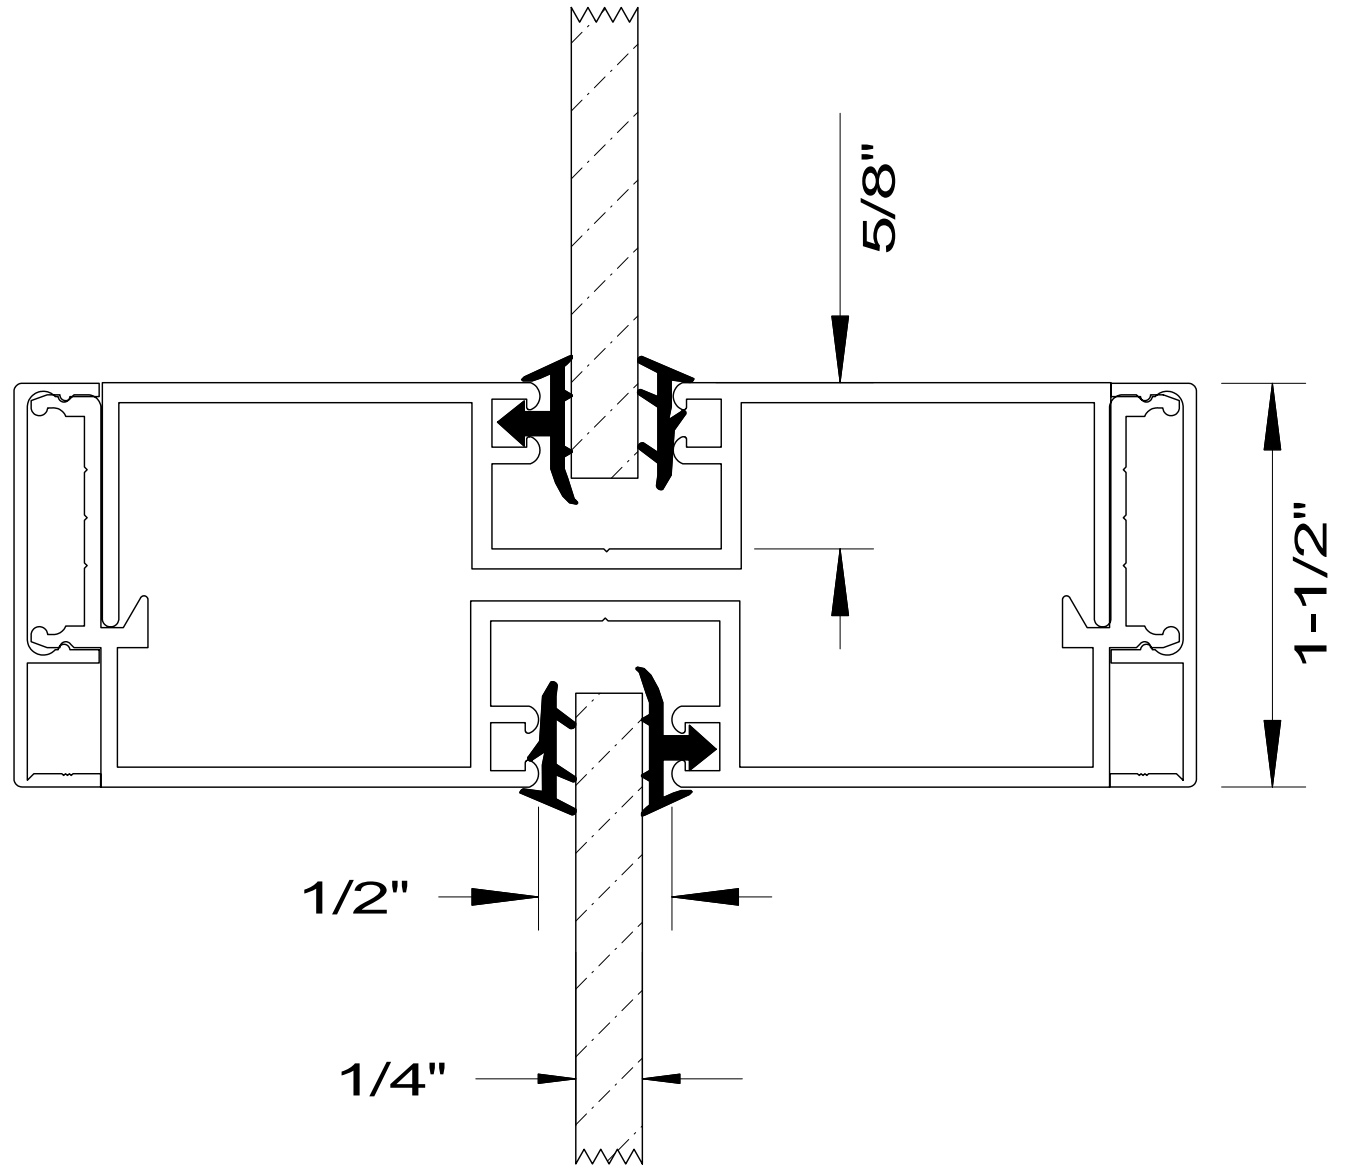

DETAIL#	DESCRIPTION	AVAILABLE WALL THICKNESSES
1	DOOR FRAME	3" up to 10-1/2"
1A	DOOR FRAME w/APPLIED GLASS STOP	3" up to 10-1/2"
2	CASED OPEN	3-3/4" & 4-7/8"
2A	CUSTOM CASED OPEN	SEE DETAIL
3	GLAZING HEAD/JAMB	3-1/2", 3-3/4" 4-7/8", 5-1/4"
4	GLAZING SILL (w/REMOVABLE STOP)	3-1/2", 3-3/4" 4-7/8", 5-1/4"
5	GLAZING SILL w/FLOOR CHANNEL	3-3/4" & 4-7/8" *custom size channels available*
6	VERTICAL GLAZING MULLION	3-1/2", 3-3/4" 4-7/8", 5-1/4"
7	HORIZONTAL GLAZING MULLION	3-1/2", 3-3/4" 4-7/8", 5-1/4"
8	DOOR to SIDELITE MULLION	3-1/2", 3-3/4" 4-7/8", 5-1/4"
9	TRANSOM BAR (DOOR FRAME)	3-3/4" & 4-7/8"
10	TRANSOM BAR (CASED OPEN)	3-3/4" & 4-7/8"
11	END CAP	3-3/4" & 4-7/8" *custom sizes available*

3-SIDED DOOR FRAME
(or CASED OPEN)

BORROWED LITE

FULL HEIGHT BORROWED LITE
(shown with mullions)

DOOR FRAME
w/GLASS TRANSOM

DOOR FRAME w/ATTACHED SIDELITE
(shown Full Height / no mullions)

1. DOOR FRAME
2. CASED OPEN
3. GLAZING HEAD/JAMB
4. GLAZING SILL
5. GLAZING SILL w/FLOOR CHANNEL
6. VERTICAL MULLION
7. HORIZONTAL MULLION
8. DOOR to SIDELITE MULLION
9. TRANSOM BAR (DOOR HEADER)
10. TRANSOM BAR (CASED OPEN HEADER)

4-7/8" & 3-3/4" THROAT ONLY

1-1/2"

AA
Alpha Aluminum
Products

CUSTOM SIZE
CASED OPEN
with 1-1/2" Flush Trim

**** PARTS SHIPPED LOOSE
FOR FIELD ASSEMBLY ****

1-19/32"
(O.D. w/CHANNEL)

AA
Alpha Aluminum
Products

End Cap Detail
with 1-1/2" Flush Trim