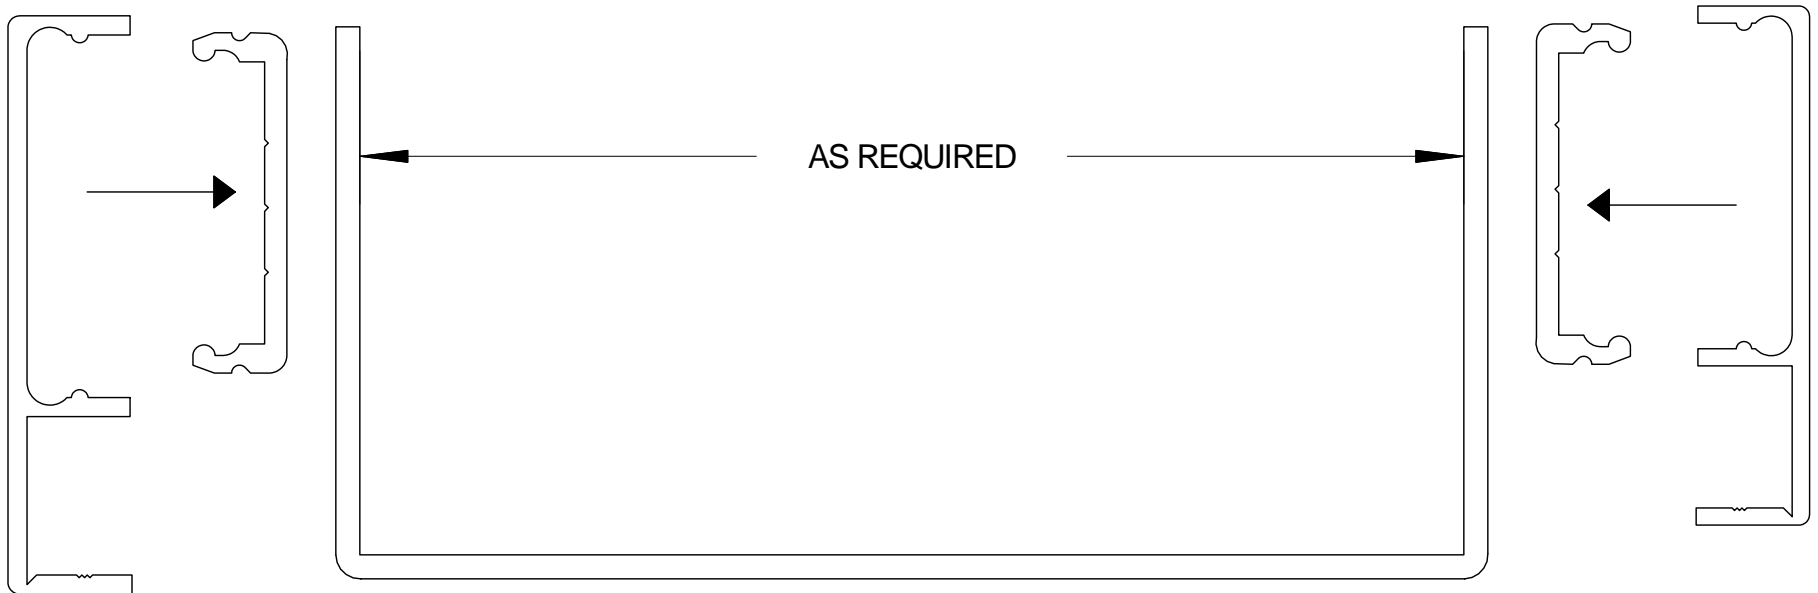

DETAIL#	DESCRIPTION	AVAILABLE WALL THICKNESSES
1	DOOR FRAME	3" up to 10-1/2"
1A	DOOR FRAME w/APPLIED GLASS STOP	3" up to 10-1/2"
2	CASED OPEN	3-3/4" & 4-7/8"
2A	CUSTOM CASED OPEN	SEE DETAIL
3	GLAZING HEAD/JAMB	3-1/2", 3-3/4" 4-7/8", 5-1/4"
4	GLAZING SILL (w/REMOVABLE STOP)	3-1/2", 3-3/4" 4-7/8", 5-1/4"
5	GLAZING SILL w/FLOOR CHANNEL	3-3/4" & 4-7/8" *custom size channels available*
6	VERTICAL GLAZING MULLION	3-1/2", 3-3/4" 4-7/8", 5-1/4"
7	HORIZONTAL GLAZING MULLION	3-1/2", 3-3/4" 4-7/8", 5-1/4"
8	DOOR to SIDELITE MULLION	3-1/2", 3-3/4" 4-7/8", 5-1/4"
9	TRANSOM BAR (DOOR FRAME)	3-3/4" & 4-7/8"
10	TRANSOM BAR (CASED OPEN)	3-3/4" & 4-7/8"
11	END CAP	3-3/4" & 4-7/8" *custom sizes available*

3-SIDED DOOR FRAME
(or CASED OPEN)

BORROWED LITE

FULL HEIGHT BORROWED LITE
(shown with mullions)

DOOR FRAME
w/GLASS TRANSOM

DOOR FRAME w/ATTACHED SIDELITE
(shown Full Height / no mullions)

1. DOOR FRAME
2. CASED OPEN
3. GLAZING HEAD/JAMB
4. GLAZING SILL
5. GLAZING SILL w/FLOOR CHANNEL
6. VERTICAL MULLION
7. HORIZONTAL MULLION
8. DOOR to SIDELITE MULLION
9. TRANSOM BAR (DOOR HEADER)
10. TRANSOM BAR (CASED OPEN HEADER)

4-7/8" & 3-3/4" THROAT ONLY

1-1/2"

AA
Alpha Aluminum
Products

CUSTOM SIZE
CASED OPEN
with 1-1/2" Flush Trim

**** PARTS SHIPPED LOOSE
FOR FIELD ASSEMBLY ****

1-19/32"
(O.D. w/CHANNEL)

AA
Alpha Aluminum
Products

End Cap Detail
with 1-1/2" Flush Trim