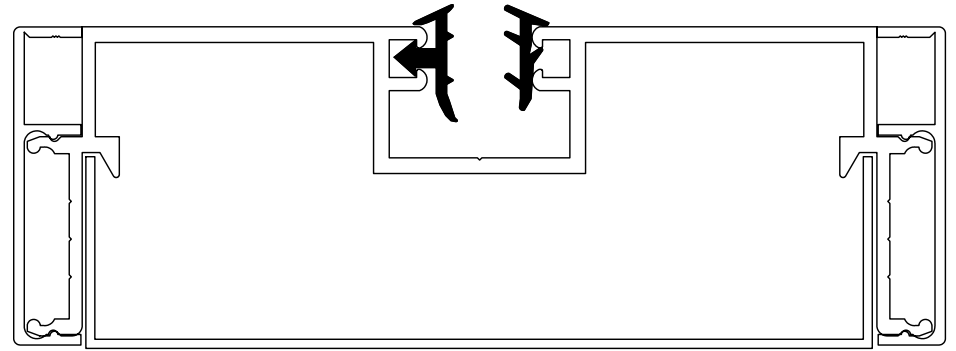

3-SIDED DOOR FRAME
(or CASED OPEN)

BORROWED LITE

FULL HEIGHT BORROWED LITE
(shown with mullions)

DOOR FRAME
w/GLASS TRANSOM

DOOR FRAME w/ATTACHED SIDELITE
(shown Full Height / no mullions)

1. DOOR FRAME
2. CASED OPEN
3. GLAZING HEAD/JAMB
4. GLAZING SILL
5. GLAZING SILL w/FLOOR CHANNEL
6. VERTICAL MULLION
7. HORIZONTAL MULLION
8. DOOR to SIDELITE MULLION
9. TRANSOM BAR (DOOR HEADER)
10. TRANSOM BAR (CASED OPEN HEADER)

4-7/8" & 3-3/4" THROAT ONLY

1-1/2"

AA
Alpha Aluminum
Products

CUSTOM SIZE
CASED OPEN
with 1-1/2" Flush Trim

**** PARTS SHIPPED LOOSE
FOR FIELD ASSEMBLY ****

1-19/32"
(O.D. w/CHANNEL)

AA
Alpha Aluminum
Products

End Cap Detail
with 1-1/2" Flush Trim