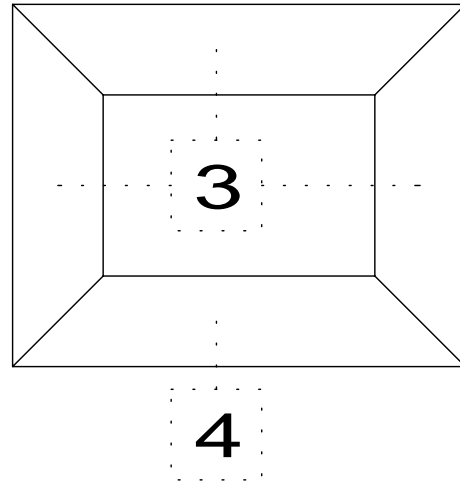

DETAIL#	DESCRIPTION	AVAILABLE WALL THICKNESSES
1	DOOR FRAME	3" up to 10-1/2"
1A	DOOR FRAME w/APPLIED GLASS STOP	3" up to 10-1/2"
2	CASED OPEN	3-3/4" & 4-7/8"
2A	CUSTOM CASED OPEN	SEE DETAIL
3	GLAZING HEAD/JAMB	3-1/2", 3-3/4" 4-7/8", 5-1/4"
4	GLAZING SILL (w/REMOVABLE STOP)	3-1/2", 3-3/4" 4-7/8", 5-1/4"
5	GLAZING SILL w/FLOOR CHANNEL	3-3/4" & 4-7/8" *custom size channels available*
6	VERTICAL GLAZING MULLION	3-1/2", 3-3/4" 4-7/8", 5-1/4"
7	HORIZONTAL GLAZING MULLION	3-1/2", 3-3/4" 4-7/8", 5-1/4"
8	DOOR to SIDELITE MULLION	3-1/2", 3-3/4" 4-7/8", 5-1/4"
9	TRANSOM BAR (DOOR FRAME)	3-3/4" & 4-7/8"
10	TRANSOM BAR (CASED OPEN)	3-3/4" & 4-7/8"
11	END CAP	3-3/4" & 4-7/8" *custom sizes available*

3-SIDED DOOR FRAME
(or CASED OPEN)

BORROWED LITE

FULL HEIGHT BORROWED LITE
(shown with mullions)

DOOR FRAME
w/GLASS TRANSOM

DOOR FRAME w/ATTACHED SIDELITE
(shown Full Height / no mullions)

1. DOOR FRAME
2. CASED OPEN
3. GLAZING HEAD/JAMB
4. GLAZING SILL
5. GLAZING SILL w/FLOOR CHANNEL
6. VERTICAL MULLION
7. HORIZONTAL MULLION
8. DOOR to SIDELITE MULLION
9. TRANSOM BAR (DOOR HEADER)
10. TRANSOM BAR (CASED OPEN HEADER)

4-7/8" & 3-3/4" THROAT ONLY

1-1/2"

AA
Alpha Aluminum
Products

CUSTOM SIZE
CASED OPEN
with 1-1/2" Flush Trim

**** PARTS SHIPPED LOOSE
FOR FIELD ASSEMBLY ****

1-19/32"
(O.D. w/CHANNEL)

AA
Alpha Aluminum
Products

End Cap Detail
with 1-1/2" Flush Trim