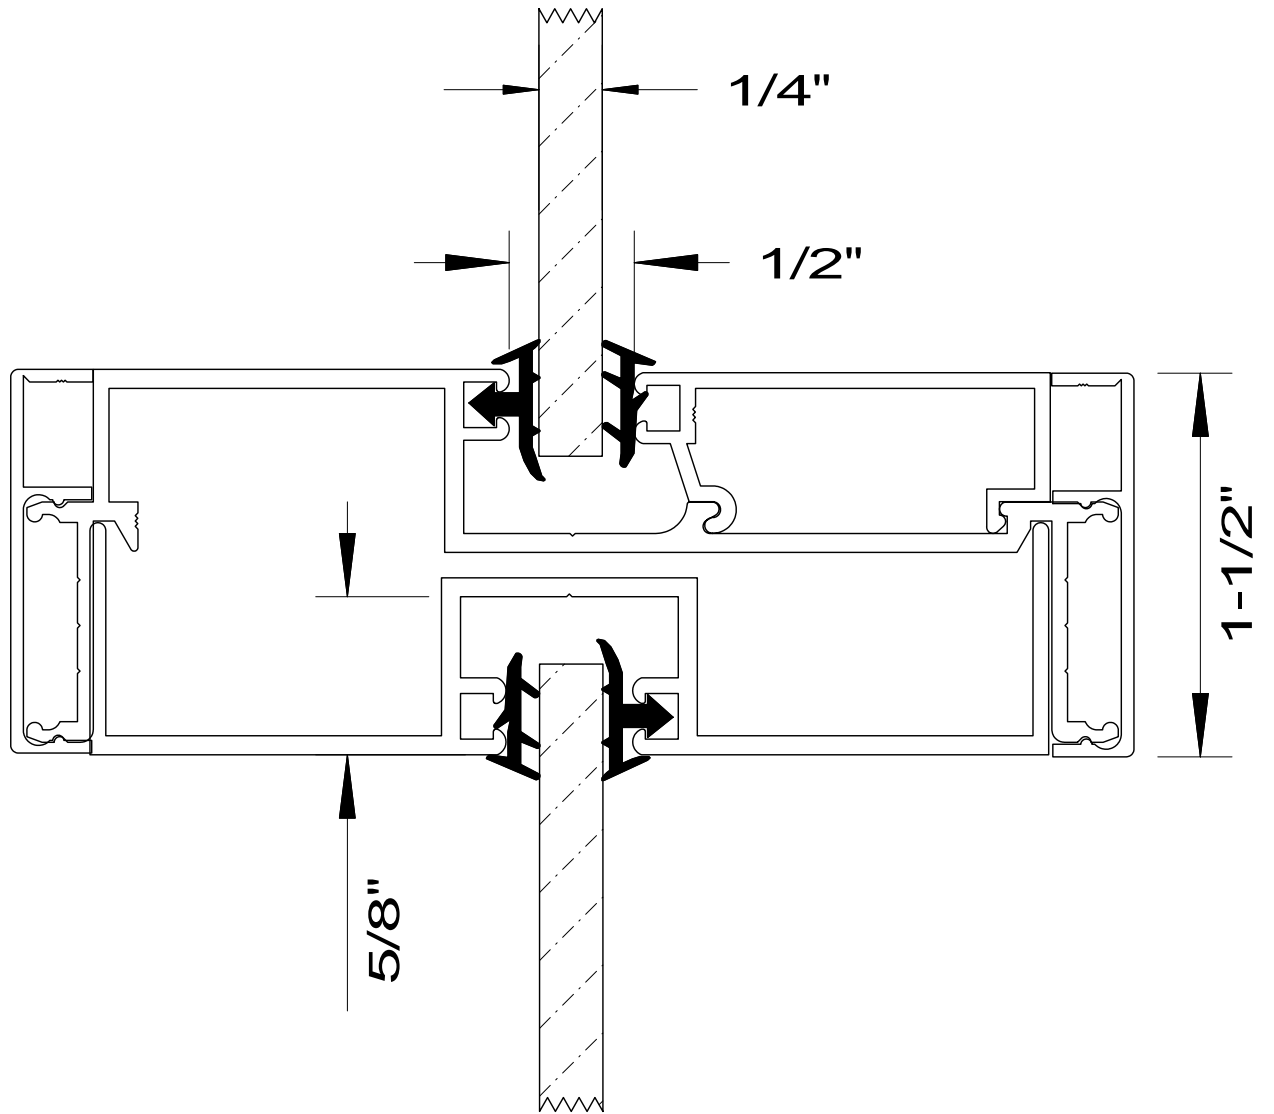

DETAIL#	DESCRIPTION	AVAILABLE WALL THICKNESSES
1	DOOR FRAME	3" up to 10-1/2"
1A	DOOR FRAME w/APPLIED GLASS STOP	3" up to 10-1/2"
2	CASED OPEN	3-3/4" & 4-7/8"
2A	CUSTOM CASED OPEN	SEE DETAIL
3	GLAZING HEAD/JAMB	3-1/2", 3-3/4" 4-7/8", 5-1/4"
4	GLAZING SILL (w/REMOVABLE STOP)	3-1/2", 3-3/4" 4-7/8", 5-1/4"
5	GLAZING SILL w/FLOOR CHANNEL	3-3/4" & 4-7/8" *custom size channels available*
6	VERTICAL GLAZING MULLION	3-1/2", 3-3/4" 4-7/8", 5-1/4"
7	HORIZONTAL GLAZING MULLION	3-1/2", 3-3/4" 4-7/8", 5-1/4"
8	DOOR to SIDELITE MULLION	3-1/2", 3-3/4" 4-7/8", 5-1/4"
9	TRANSOM BAR (DOOR FRAME)	3-3/4" & 4-7/8"
10	TRANSOM BAR (CASED OPEN)	3-3/4" & 4-7/8"
11	END CAP	3-3/4" & 4-7/8" *custom sizes available*

3-SIDED DOOR FRAME
(or CASED OPEN)

BORROWED LITE

FULL HEIGHT BORROWED LITE
(shown with mullions)

DOOR FRAME
w/GLASS TRANSOM

DOOR FRAME w/ATTACHED SIDELITE
(shown Full Height / no mullions)

1. DOOR FRAME
2. CASED OPEN
3. GLAZING HEAD/JAMB
4. GLAZING SILL
5. GLAZING SILL w/FLOOR CHANNEL
6. VERTICAL MULLION
7. HORIZONTAL MULLION
8. DOOR to SIDELITE MULLION
9. TRANSOM BAR (DOOR HEADER)
10. TRANSOM BAR (CASED OPEN HEADER)

4-7/8" & 3-3/4" THROAT ONLY

1-1/2"

AA
Alpha Aluminum
Products

CUSTOM SIZE
CASED OPEN
with 1-1/2" Flush Trim

**** PARTS SHIPPED LOOSE
FOR FIELD ASSEMBLY ****

1-19/32"
(O.D. w/CHANNEL)

AA
Alpha Aluminum
Products

End Cap Detail
with 1-1/2" Flush Trim