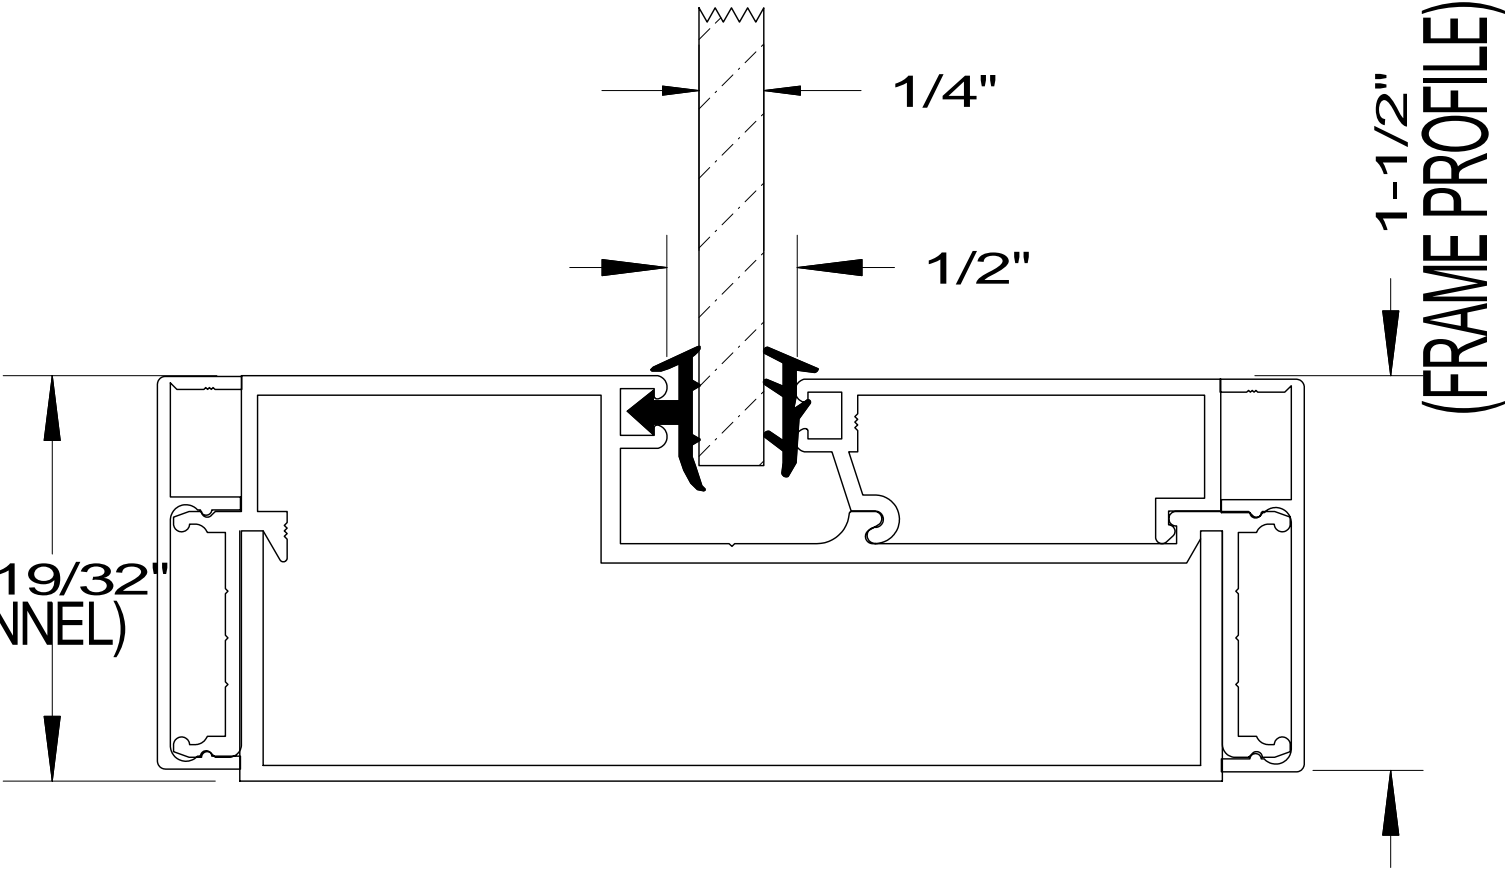

DETAIL#	DESCRIPTION	AVAILABLE WALL THICKNESSES
1	DOOR FRAME	3" up to 10-1/2"
1A	DOOR FRAME w/APPLIED GLASS STOP	3" up to 10-1/2"
2	CASED OPEN	3-3/4" & 4-7/8"
2A	CUSTOM CASED OPEN	SEE DETAIL
3	GLAZING HEAD/JAMB	3-1/2", 3-3/4" 4-7/8", 5-1/4"
4	GLAZING SILL (w/REMOVABLE STOP)	3-1/2", 3-3/4" 4-7/8", 5-1/4"
5	GLAZING SILL w/FLOOR CHANNEL	3-3/4" & 4-7/8" *custom size channels available*
6	VERTICAL GLAZING MULLION	3-1/2", 3-3/4" 4-7/8", 5-1/4"
7	HORIZONTAL GLAZING MULLION	3-1/2", 3-3/4" 4-7/8", 5-1/4"
8	DOOR to SIDELITE MULLION	3-1/2", 3-3/4" 4-7/8", 5-1/4"
9	TRANSOM BAR (DOOR FRAME)	3-3/4" & 4-7/8"
10	TRANSOM BAR (CASED OPEN)	3-3/4" & 4-7/8"
11	END CAP	3-3/4" & 4-7/8" *custom sizes available*

3-SIDED DOOR FRAME
(or CASED OPEN)

BORROWED LITE

FULL HEIGHT BORROWED LITE
(shown with mullions)

DOOR FRAME
w/GLASS TRANSOM

DOOR FRAME w/ATTACHED SIDELITE
(shown Full Height / no mullions)

1. DOOR FRAME
2. CASED OPEN
3. GLAZING HEAD/JAMB
4. GLAZING SILL
5. GLAZING SILL w/FLOOR CHANNEL
6. VERTICAL MULLION
7. HORIZONTAL MULLION
8. DOOR to SIDELITE MULLION
9. TRANSOM BAR (DOOR HEADER)
10. TRANSOM BAR (CASED OPEN HEADER)

4-7/8" & 3-3/4" THROAT ONLY

1-1/2"

AA
Alpha Aluminum
Products

CUSTOM SIZE
CASED OPEN
with 1-1/2" Flush Trim

**** PARTS SHIPPED LOOSE
FOR FIELD ASSEMBLY ****

1-19/32"
(O.D. w/CHANNEL)

AA
Alpha Aluminum
Products

End Cap Detail
with 1-1/2" Flush Trim