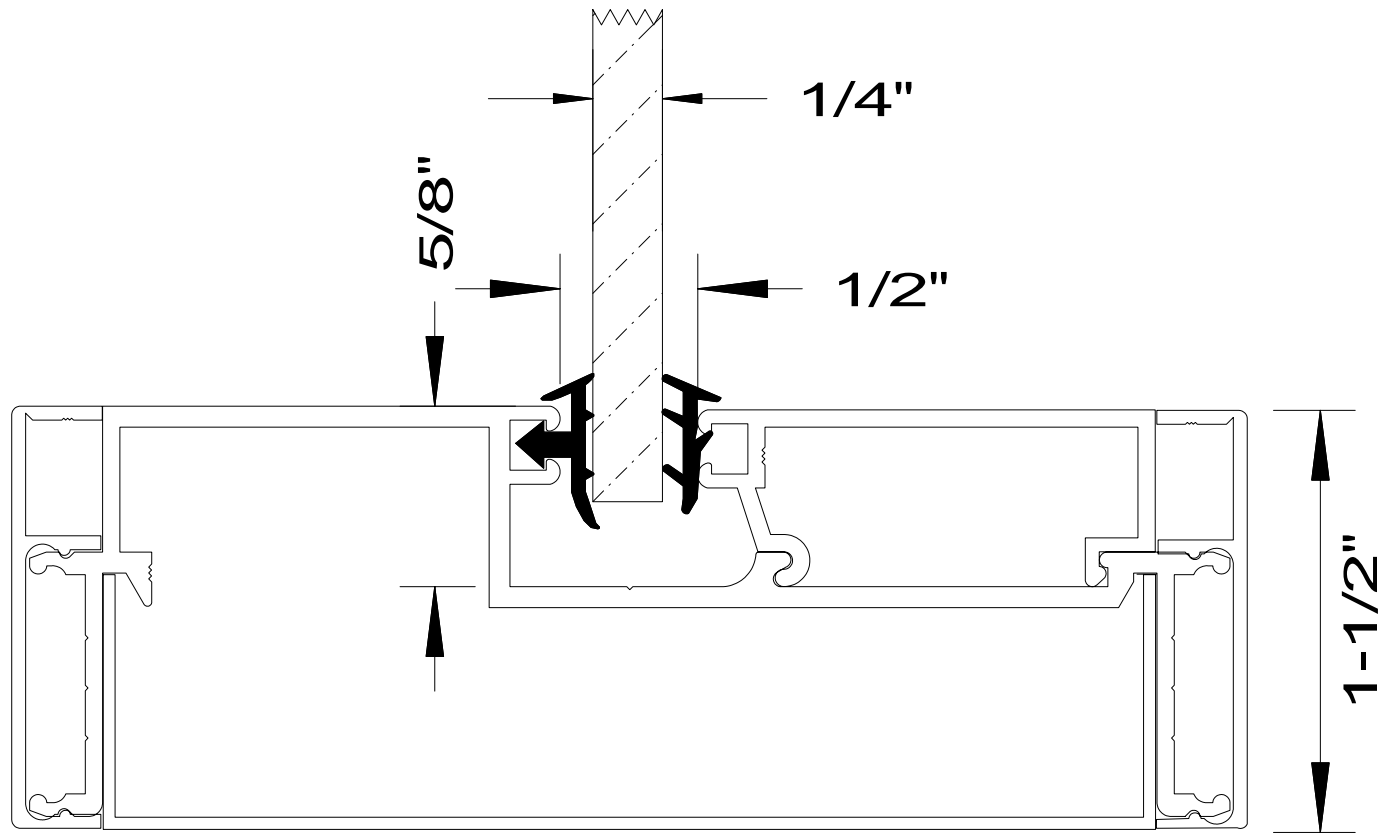

DETAIL#	DESCRIPTION	AVAILABLE WALL THICKNESSES
1	DOOR FRAME	3" up to 10-1/2"
1A	DOOR FRAME w/APPLIED GLASS STOP	3" up to 10-1/2"
2	CASED OPEN	3-3/4" & 4-7/8"
2A	CUSTOM CASED OPEN	SEE DETAIL
3	GLAZING HEAD/JAMB	3-1/2", 3-3/4" 4-7/8", 5-1/4"
4	GLAZING SILL (w/REMOVABLE STOP)	3-1/2", 3-3/4" 4-7/8", 5-1/4"
5	GLAZING SILL w/FLOOR CHANNEL	3-3/4" & 4-7/8" *custom size channels available*
6	VERTICAL GLAZING MULLION	3-1/2", 3-3/4" 4-7/8", 5-1/4"
7	HORIZONTAL GLAZING MULLION	3-1/2", 3-3/4" 4-7/8", 5-1/4"
8	DOOR to SIDELITE MULLION	3-1/2", 3-3/4" 4-7/8", 5-1/4"
9	TRANSOM BAR (DOOR FRAME)	3-3/4" & 4-7/8"
10	TRANSOM BAR (CASED OPEN)	3-3/4" & 4-7/8"
11	END CAP	3-3/4" & 4-7/8" *custom sizes available*

3-SIDED DOOR FRAME
(or CASED OPEN)

BORROWED LITE

FULL HEIGHT BORROWED LITE
(shown with mullions)

DOOR FRAME
w/GLASS TRANSOM

DOOR FRAME w/ATTACHED SIDELITE
(shown Full Height / no mullions)

1. DOOR FRAME
2. CASED OPEN
3. GLAZING HEAD/JAMB
4. GLAZING SILL
5. GLAZING SILL w/FLOOR CHANNEL
6. VERTICAL MULLION
7. HORIZONTAL MULLION
8. DOOR to SIDELITE MULLION
9. TRANSOM BAR (DOOR HEADER)
10. TRANSOM BAR (CASED OPEN HEADER)

4-7/8" & 3-3/4" THROAT ONLY

1-1/2"

AA
Alpha Aluminum
Products

CUSTOM SIZE
CASED OPEN
with 1-1/2" Flush Trim

**** PARTS SHIPPED LOOSE
FOR FIELD ASSEMBLY ****

1-19/32"
(O.D. w/CHANNEL)

AA
Alpha Aluminum
Products

End Cap Detail
with 1-1/2" Flush Trim