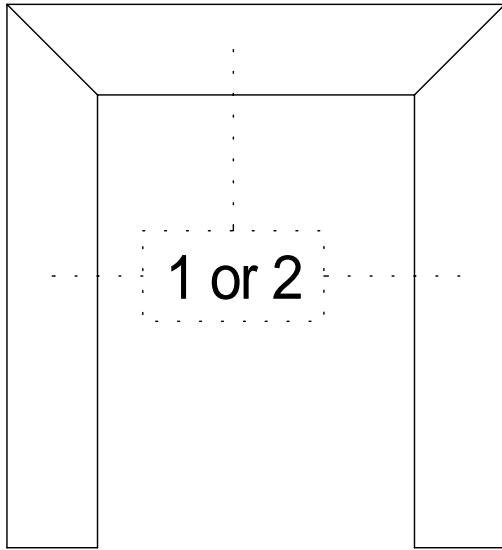

DETAIL#	DESCRIPTION	AVAILABLE WALL THICKNESSES
1	DOOR FRAME	3" up to 10-1/2"
1A	DOOR FRAME w/APPLIED GLASS STOP	3" up to 10-1/2"
2	CASED OPEN	3-3/4" & 4-7/8"
2A	CUSTOM CASED OPEN	SEE DETAIL
3	GLAZING HEAD/JAMB	3-1/2", 3-3/4" 4-7/8", 5-1/4"
4	GLAZING SILL (w/REMOVABLE STOP)	3-1/2", 3-3/4" 4-7/8", 5-1/4"
5	GLAZING SILL w/FLOOR CHANNEL	3-3/4" & 4-7/8" *custom size channels available*
6	VERTICAL GLAZING MULLION	3-1/2", 3-3/4" 4-7/8", 5-1/4"
7	HORIZONTAL GLAZING MULLION	3-1/2", 3-3/4" 4-7/8", 5-1/4"
8	DOOR to SIDELITE MULLION	3-1/2", 3-3/4" 4-7/8", 5-1/4"
9	TRANSOM BAR (DOOR FRAME)	3-3/4" & 4-7/8"
10	TRANSOM BAR (CASED OPEN)	3-3/4" & 4-7/8"
11	END CAP	3-3/4" & 4-7/8" *custom sizes available*

3-SIDED DOOR FRAME
(or CASED OPEN)

BORROWED LITE

FULL HEIGHT BORROWED LITE
(shown with mullions)

DOOR FRAME
w/GLASS TRANSOM

DOOR FRAME w/ATTACHED SIDELITE
(shown Full Height / no mullions)

1. DOOR FRAME
2. CASED OPEN
3. GLAZING HEAD/JAMB
4. GLAZING SILL
5. GLAZING SILL w/FLOOR CHANNEL
6. VERTICAL MULLION
7. HORIZONTAL MULLION
8. DOOR to SIDELITE MULLION
9. TRANSOM BAR (DOOR HEADER)
10. TRANSOM BAR (CASED OPEN HEADER)

4-7/8" & 3-3/4" THROAT ONLY

1-1/2"

AA
Alpha Aluminum
Products

CUSTOM SIZE
CASED OPEN
with 1-1/2" Flush Trim

**** PARTS SHIPPED LOOSE
FOR FIELD ASSEMBLY ****

1-19/32"
(O.D. w/CHANNEL)

AA
Alpha Aluminum
Products

End Cap Detail
with 1-1/2" Flush Trim