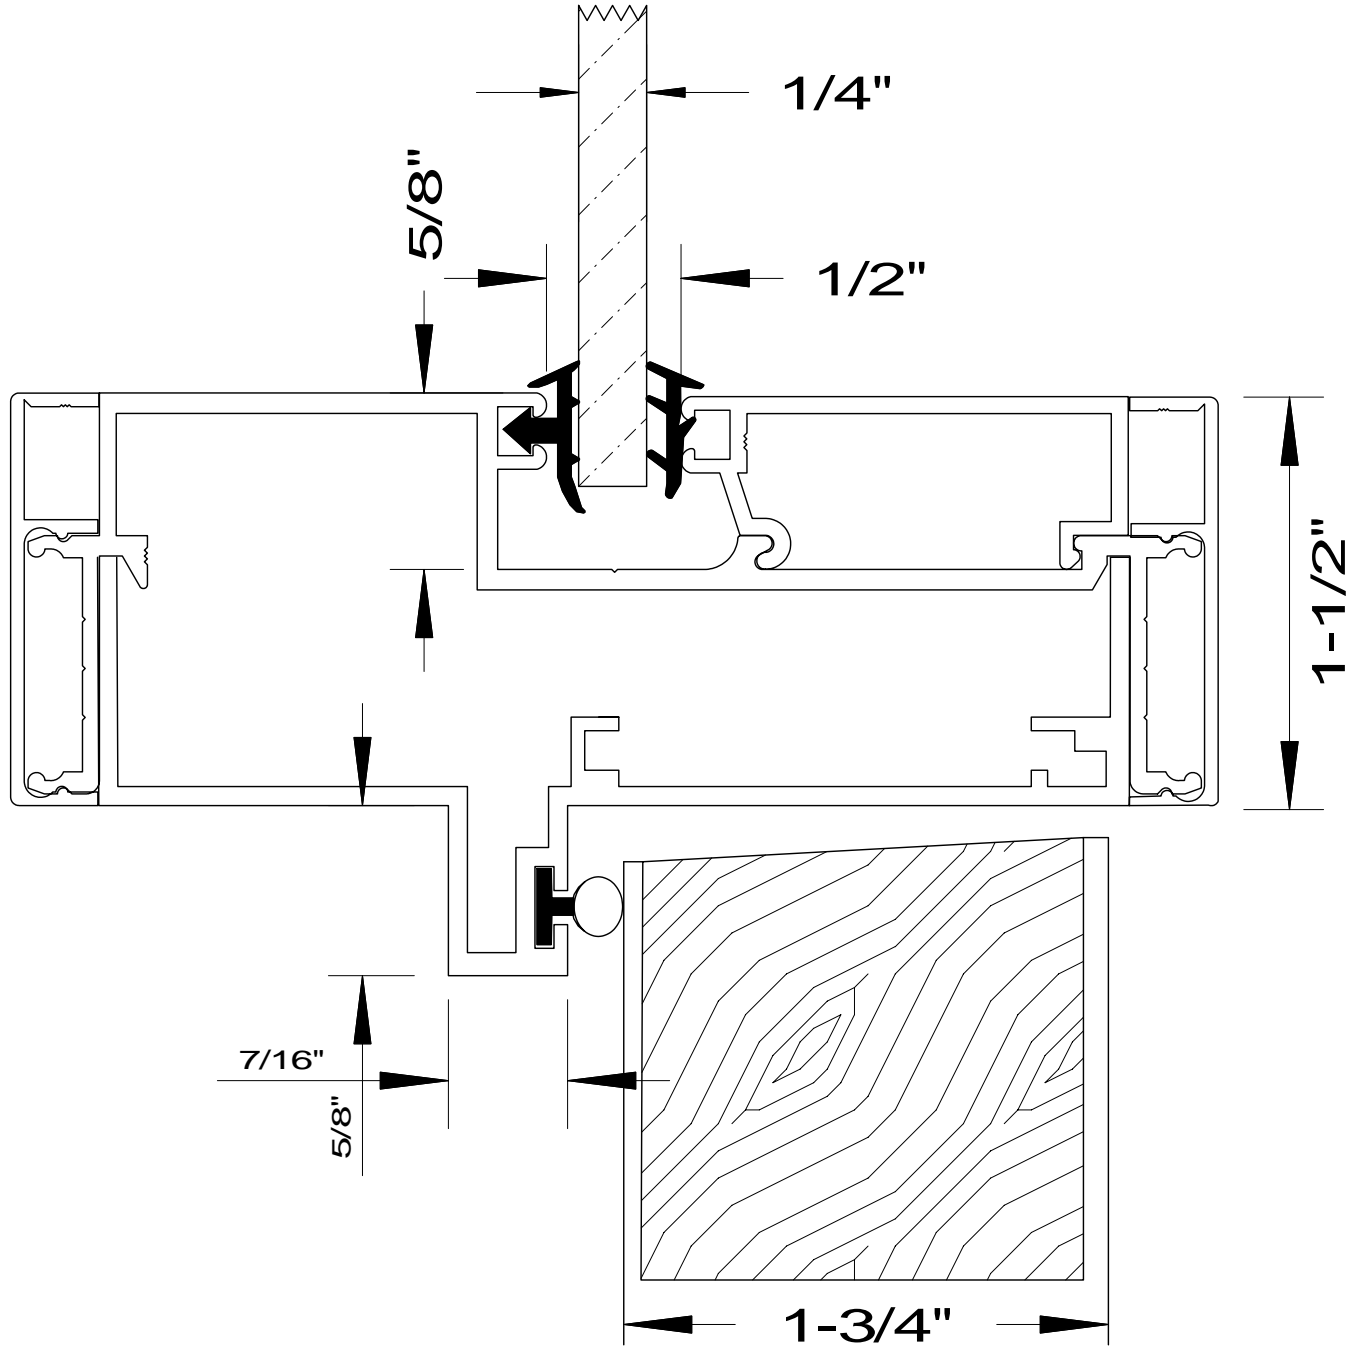

DETAIL#	DESCRIPTION	AVAILABLE WALL THICKNESSES
1	DOOR FRAME	3" up to 10-1/2"
1A	DOOR FRAME w/APPLIED GLASS STOP	3" up to 10-1/2"
2	CASED OPEN	3-3/4" & 4-7/8"
2A	CUSTOM CASED OPEN	SEE DETAIL
3	GLAZING HEAD/JAMB	3-1/2", 3-3/4" 4-7/8", 5-1/4"
4	GLAZING SILL (w/REMOVABLE STOP)	3-1/2", 3-3/4" 4-7/8", 5-1/4"
5	GLAZING SILL w/FLOOR CHANNEL	3-3/4" & 4-7/8" *custom size channels available*
6	VERTICAL GLAZING MULLION	3-1/2", 3-3/4" 4-7/8", 5-1/4"
7	HORIZONTAL GLAZING MULLION	3-1/2", 3-3/4" 4-7/8", 5-1/4"
8	DOOR to SIDELITE MULLION	3-1/2", 3-3/4" 4-7/8", 5-1/4"
9	TRANSOM BAR (DOOR FRAME)	3-3/4" & 4-7/8"
10	TRANSOM BAR (CASED OPEN)	3-3/4" & 4-7/8"
11	END CAP	3-3/4" & 4-7/8" *custom sizes available*

3-SIDED DOOR FRAME
(or CASED OPEN)

BORROWED LITE

FULL HEIGHT BORROWED LITE
(shown with mullions)

DOOR FRAME
w/GLASS TRANSOM

DOOR FRAME w/ATTACHED SIDELITE
(shown Full Height / no mullions)

1. DOOR FRAME
2. CASED OPEN
3. GLAZING HEAD/JAMB
4. GLAZING SILL
5. GLAZING SILL w/FLOOR CHANNEL
6. VERTICAL MULLION
7. HORIZONTAL MULLION
8. DOOR to SIDELITE MULLION
9. TRANSOM BAR (DOOR HEADER)
10. TRANSOM BAR (CASED OPEN HEADER)

4-7/8" & 3-3/4" THROAT ONLY

1-1/2"

AA
Alpha Aluminum
Products

CUSTOM SIZE
CASED OPEN
with 1-1/2" Flush Trim

**** PARTS SHIPPED LOOSE
FOR FIELD ASSEMBLY ****

1-19/32"
(O.D. w/CHANNEL)

AA
Alpha Aluminum
Products

End Cap Detail
with 1-1/2" Flush Trim