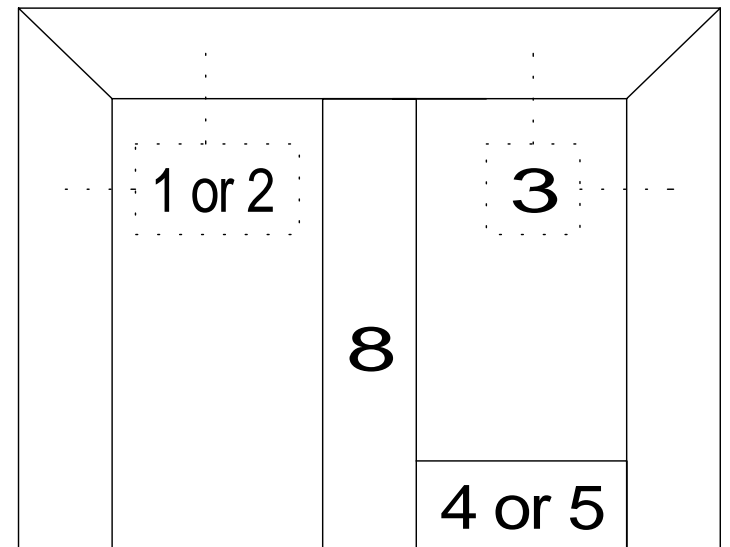

DETAIL#	DESCRIPTION	AVAILABLE WALL THICKNESSES
1	DOOR FRAME	3" up to 10-1/2"
1A	DOOR FRAME w/APPLIED GLASS STOP	3" up to 10-1/2"
2	CASED OPEN	3-3/4" & 4-7/8"
2A	CUSTOM CASED OPEN	SEE DETAIL
3	GLAZING HEAD/JAMB	3-1/2", 3-3/4" 4-7/8", 5-1/4"
4	GLAZING SILL (w/REMOVABLE STOP)	3-1/2", 3-3/4" 4-7/8", 5-1/4"
5	GLAZING SILL w/FLOOR CHANNEL	3-3/4" & 4-7/8" *custom size channels available*
6	VERTICAL GLAZING MULLION	3-1/2", 3-3/4" 4-7/8", 5-1/4"
7	HORIZONTAL GLAZING MULLION	3-1/2", 3-3/4" 4-7/8", 5-1/4"
8	DOOR to SIDELITE MULLION	3-1/2", 3-3/4" 4-7/8", 5-1/4"
9	TRANSOM BAR (DOOR FRAME)	3-3/4" & 4-7/8"
10	TRANSOM BAR (CASED OPEN)	3-3/4" & 4-7/8"
11	END CAP	3-3/4" & 4-7/8" *custom sizes available*

3-SIDED DOOR FRAME
(or CASED OPEN)

BORROWED LITE

FULL HEIGHT BORROWED LITE
(shown with mullions)

DOOR FRAME
w/GLASS TRANSOM

DOOR FRAME w/ATTACHED SIDELITE
(shown Full Height / no mullions)

1. DOOR FRAME
2. CASED OPEN
3. GLAZING HEAD/JAMB
4. GLAZING SILL
5. GLAZING SILL w/FLOOR CHANNEL
6. VERTICAL MULLION
7. HORIZONTAL MULLION
8. DOOR to SIDELITE MULLION
9. TRANSOM BAR (DOOR HEADER)
10. TRANSOM BAR (CASED OPEN HEADER)

4-7/8" & 3-3/4" THROAT ONLY

1-1/2"

AA
Alpha Aluminum
Products

CUSTOM SIZE
CASED OPEN
with 1-1/2" Flush Trim

**** PARTS SHIPPED LOOSE
FOR FIELD ASSEMBLY ****

1-19/32"
(O.D. w/CHANNEL)

AA
Alpha Aluminum
Products

End Cap Detail
with 1-1/2" Flush Trim