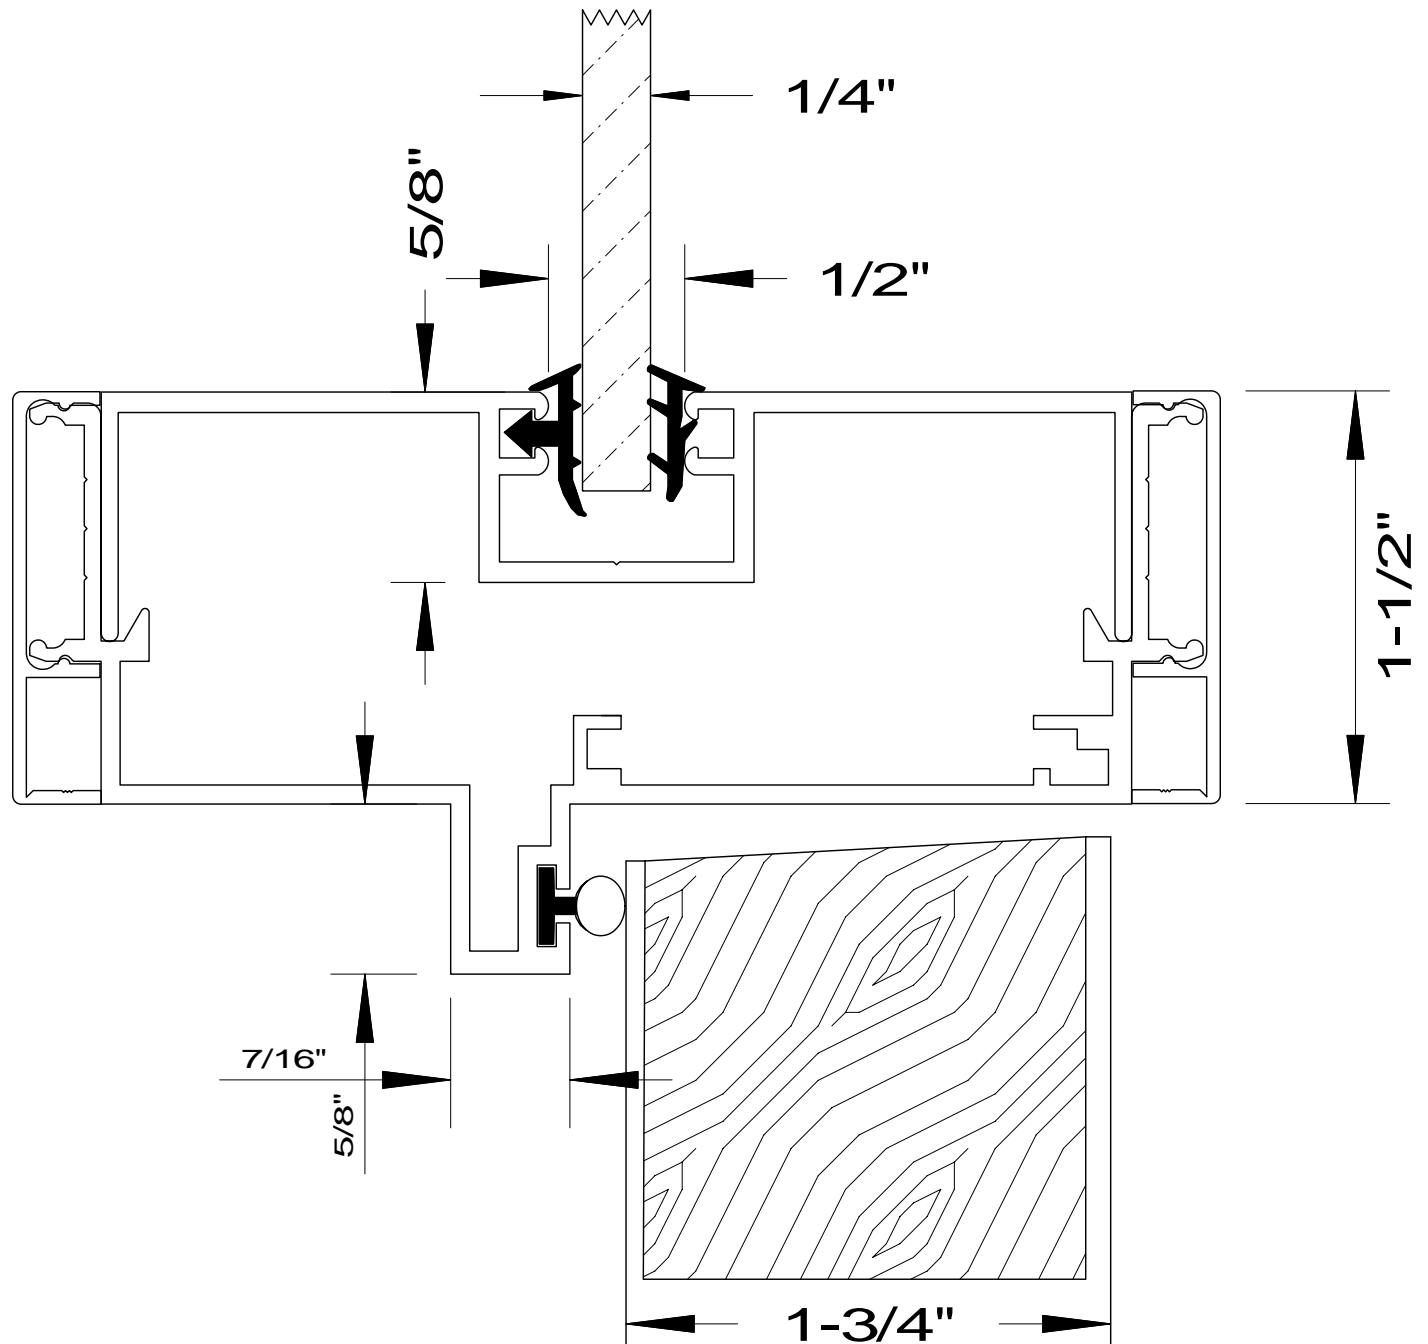

DETAIL#	DESCRIPTION	AVAILABLE WALL THICKNESSES
1	DOOR FRAME	3" up to 10-1/2"
1A	DOOR FRAME w/APPLIED GLASS STOP	3" up to 10-1/2"
2	CASED OPEN	3-3/4" & 4-7/8"
2A	CUSTOM CASED OPEN	SEE DETAIL
3	GLAZING HEAD/JAMB	3-1/2", 3-3/4" 4-7/8", 5-1/4"
4	GLAZING SILL (w/REMOVABLE STOP)	3-1/2", 3-3/4" 4-7/8", 5-1/4"
5	GLAZING SILL w/FLOOR CHANNEL	3-3/4" & 4-7/8" *custom size channels available*
6	VERTICAL GLAZING MULLION	3-1/2", 3-3/4" 4-7/8", 5-1/4"
7	HORIZONTAL GLAZING MULLION	3-1/2", 3-3/4" 4-7/8", 5-1/4"
8	DOOR to SIDELITE MULLION	3-1/2", 3-3/4" 4-7/8", 5-1/4"
9	TRANSOM BAR (DOOR FRAME)	3-3/4" & 4-7/8"
10	TRANSOM BAR (CASED OPEN)	3-3/4" & 4-7/8"
11	END CAP	3-3/4" & 4-7/8" *custom sizes available*

3-SIDED DOOR FRAME
(or CASED OPEN)

BORROWED LITE

FULL HEIGHT BORROWED LITE
(shown with mullions)

DOOR FRAME
w/GLASS TRANSOM

DOOR FRAME w/ATTACHED SIDELITE
(shown Full Height / no mullions)

1. DOOR FRAME
2. CASED OPEN
3. GLAZING HEAD/JAMB
4. GLAZING SILL
5. GLAZING SILL w/FLOOR CHANNEL
6. VERTICAL MULLION
7. HORIZONTAL MULLION
8. DOOR to SIDELITE MULLION
9. TRANSOM BAR (DOOR HEADER)
10. TRANSOM BAR (CASED OPEN HEADER)

4-7/8" & 3-3/4" THROAT ONLY

1-1/2"

AA
Alpha Aluminum
Products

CUSTOM SIZE
CASED OPEN
with 1-1/2" Flush Trim

**** PARTS SHIPPED LOOSE
FOR FIELD ASSEMBLY ****

1-19/32"
(O.D. w/CHANNEL)

AA
Alpha Aluminum
Products

End Cap Detail
with 1-1/2" Flush Trim