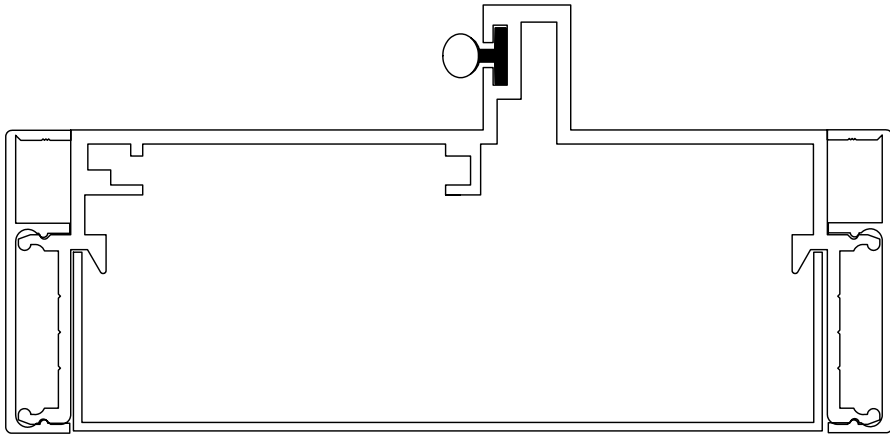

DETAIL#	DESCRIPTION	AVAILABLE WALL THICKNESSES
1	DOOR FRAME	3" up to 10-1/2"
1A	DOOR FRAME w/APPLIED GLASS STOP	3" up to 10-1/2"
2	CASED OPEN	3-3/4" & 4-7/8"
2A	CUSTOM CASED OPEN	SEE DETAIL
3	GLAZING HEAD/JAMB	3-1/2", 3-3/4" 4-7/8", 5-1/4"
4	GLAZING SILL (w/REMOVABLE STOP)	3-1/2", 3-3/4" 4-7/8", 5-1/4"
5	GLAZING SILL w/FLOOR CHANNEL	3-3/4" & 4-7/8" *custom size channels available*
6	VERTICAL GLAZING MULLION	3-1/2", 3-3/4" 4-7/8", 5-1/4"
7	HORIZONTAL GLAZING MULLION	3-1/2", 3-3/4" 4-7/8", 5-1/4"
8	DOOR to SIDELITE MULLION	3-1/2", 3-3/4" 4-7/8", 5-1/4"
9	TRANSOM BAR (DOOR FRAME)	3-3/4" & 4-7/8"
10	TRANSOM BAR (CASED OPEN)	3-3/4" & 4-7/8"
11	END CAP	3-3/4" & 4-7/8" *custom sizes available*

3-SIDED DOOR FRAME
(or CASED OPEN)

BORROWED LITE

FULL HEIGHT BORROWED LITE
(shown with mullions)

DOOR FRAME
w/GLASS TRANSOM

DOOR FRAME w/ATTACHED SIDELITE
(shown Full Height / no mullions)

1. DOOR FRAME
2. CASED OPEN
3. GLAZING HEAD/JAMB
4. GLAZING SILL
5. GLAZING SILL w/FLOOR CHANNEL
6. VERTICAL MULLION
7. HORIZONTAL MULLION
8. DOOR to SIDELITE MULLION
9. TRANSOM BAR (DOOR HEADER)
10. TRANSOM BAR (CASED OPEN HEADER)

4-7/8" & 3-3/4" THROAT ONLY

1-1/2"

AA
Alpha Aluminum
Products

CUSTOM SIZE
CASED OPEN
with 1-1/2" Flush Trim

**** PARTS SHIPPED LOOSE
FOR FIELD ASSEMBLY ****

1-19/32"
(O.D. w/CHANNEL)

AA
Alpha Aluminum
Products

End Cap Detail
with 1-1/2" Flush Trim