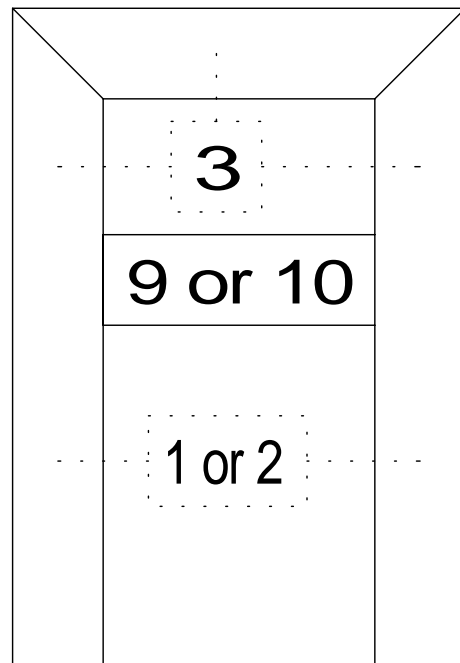

DETAIL#	DESCRIPTION	AVAILABLE WALL THICKNESSES
1	DOOR FRAME	3" up to 10-1/2"
1A	DOOR FRAME w/APPLIED GLASS STOP	3" up to 10-1/2"
2	CASED OPEN	3-3/4" & 4-7/8"
2A	CUSTOM CASED OPEN	SEE DETAIL
3	GLAZING HEAD/JAMB	3-1/2", 3-3/4" 4-7/8", 5-1/4"
4	GLAZING SILL (w/REMOVABLE STOP)	3-1/2", 3-3/4" 4-7/8", 5-1/4"
5	GLAZING SILL w/FLOOR CHANNEL	3-3/4" & 4-7/8" *custom size channels available*
6	VERTICAL GLAZING MULLION	3-1/2", 3-3/4" 4-7/8", 5-1/4"
7	HORIZONTAL GLAZING MULLION	3-1/2", 3-3/4" 4-7/8", 5-1/4"
8	DOOR to SIDELITE MULLION	3-1/2", 3-3/4" 4-7/8", 5-1/4"
9	TRANSOM BAR (DOOR FRAME)	3-3/4" & 4-7/8"
10	TRANSOM BAR (CASED OPEN)	3-3/4" & 4-7/8"
11	END CAP	3-3/4" & 4-7/8" *custom sizes available*

3-SIDED DOOR FRAME
(or CASED OPEN)

BORROWED LITE

FULL HEIGHT BORROWED LITE
(shown with mullions)

DOOR FRAME
w/GLASS TRANSOM

DOOR FRAME w/ATTACHED SIDELITE
(shown Full Height / no mullions)

1. DOOR FRAME
2. CASED OPEN
3. GLAZING HEAD/JAMB
4. GLAZING SILL
5. GLAZING SILL w/FLOOR CHANNEL
6. VERTICAL MULLION
7. HORIZONTAL MULLION
8. DOOR to SIDELITE MULLION
9. TRANSOM BAR (DOOR HEADER)
10. TRANSOM BAR (CASED OPEN HEADER)

4-7/8" & 3-3/4" THROAT ONLY

1-1/2"

AA
Alpha Aluminum
Products

CUSTOM SIZE
CASED OPEN
with 1-1/2" Flush Trim

**** PARTS SHIPPED LOOSE
FOR FIELD ASSEMBLY ****

1-19/32"
(O.D. w/CHANNEL)

AA
Alpha Aluminum
Products

End Cap Detail
with 1-1/2" Flush Trim