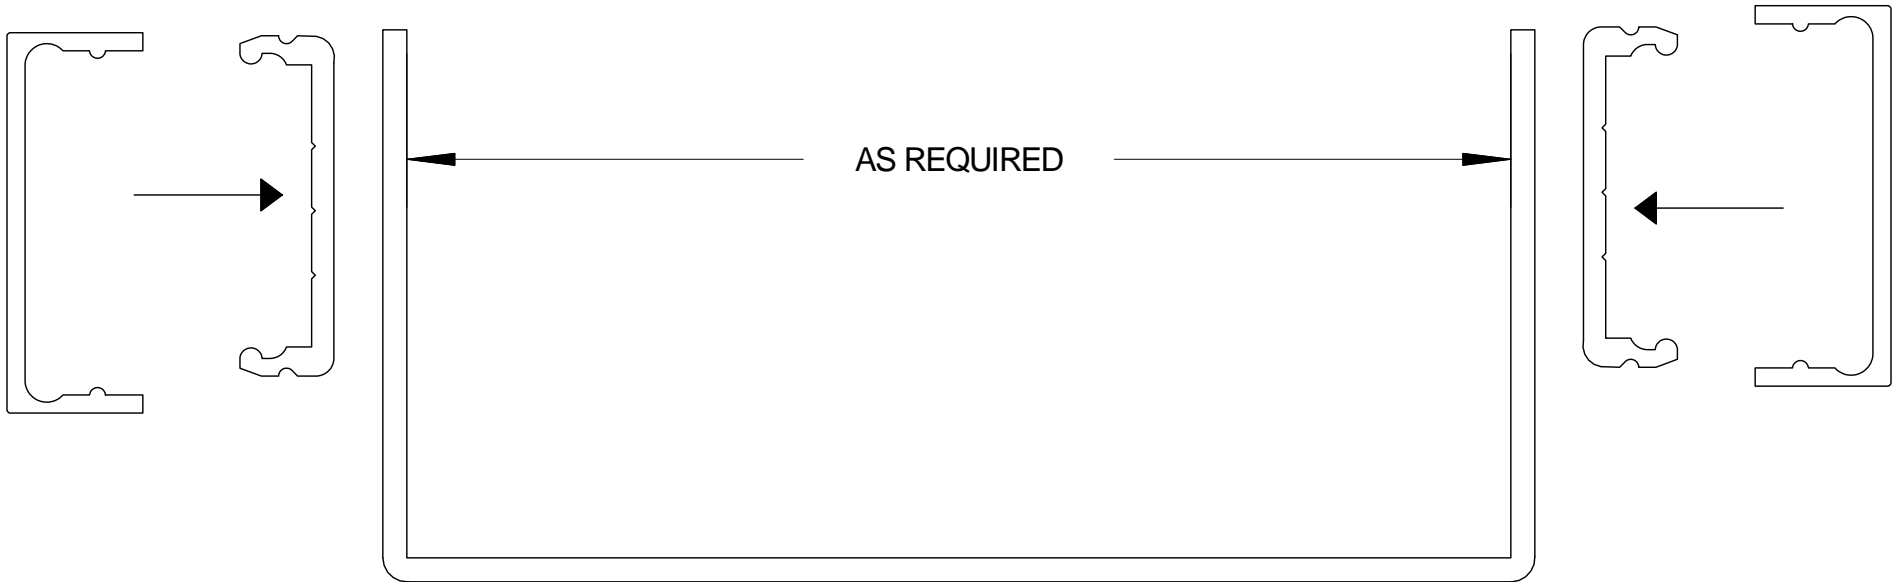

| DETAIL# | DESCRIPTION | AVAILABLE WALL THICKNESSES |
|----------------|---------------------------------|---|
| 1 | DOOR FRAME | 3" up to 10-1/2" |
| 1A | DOOR FRAME w/APPLIED GLASS STOP | 3" up to 10-1/2" |
| 2 | CASED OPEN | 3-3/4" & 4-7/8 |
| 2A | CUSTOM CASED OPEN | SEE DETAIL |
| 3 | GLAZING HEAD/JAMB | 3-1/2", 3-3/4" 4-7/8", 5-1/4" |
| 4 | GLAZING SILL (w/REMOVABLE STOP) | 3-1/2", 3-3/4" 4-7/8", 5-1/4" |
| 5 | GLAZING SILL w/FLOOR CHANNEL | 3-3/4" & 4-7/8" *custom size channels available* |
| 6 | VERTICAL GLAZING MULLION | 3-1/2", 3-3/4" 4-7/8", 5-1/4" |
| 7 | HORIZONTAL GLAZING MULLION | 3-1/2", 3-3/4" 4-7/8", 5-1/4" |
| 8 | DOOR to SIDELITE MULLION | 3-1/2", 3-3/4" 4-7/8", 5-1/4" |
| 9 | TRANSOM BAR (DOOR FRAME) | 3-3/4" & 4-7/8 |
| 10 | TRANSOM BAR (CASED OPEN) | 3-3/4" & 4-7/8 |
| 11 | END CAP | 3-3/4" & 4-7/8 *custom sizes available* |

3-SIDED DOOR FRAME
(or CASED OPEN)

BORROWED LITE

FULL HEIGHT BORROWED LITE
(shown with mullions)

DOOR FRAME
w/GLASS TRANSOM

DOOR FRAME w/ATTACHED SIDELITE
(shown Full Height / no mullions)

1. DOOR FRAME
2. CASED OPEN
3. GLAZING HEAD/JAMB
4. GLAZING SILL
5. GLAZING SILL w/FLOOR CHANNEL
6. VERTICAL MULLION
7. HORIZONTAL MULLION
8. DOOR to SIDELITE MULLION
9. TRANSOM BAR (DOOR HEADER)
10. TRANSOM BAR (CASED OPEN HEADER)

AA
Alpha Aluminum
Products

CUSTOM SIZE
CASED OPEN
with Standard 1" Trim

**** PARTS SHIPPED LOOSE
FOR FIELD ASSEMBLY ****

AA
Alpha Aluminum
Products

Glazing Sill Detail
with Sill Channel

AA
Alpha Aluminum
Products

End Cap Detail
with Standard 1" Trim