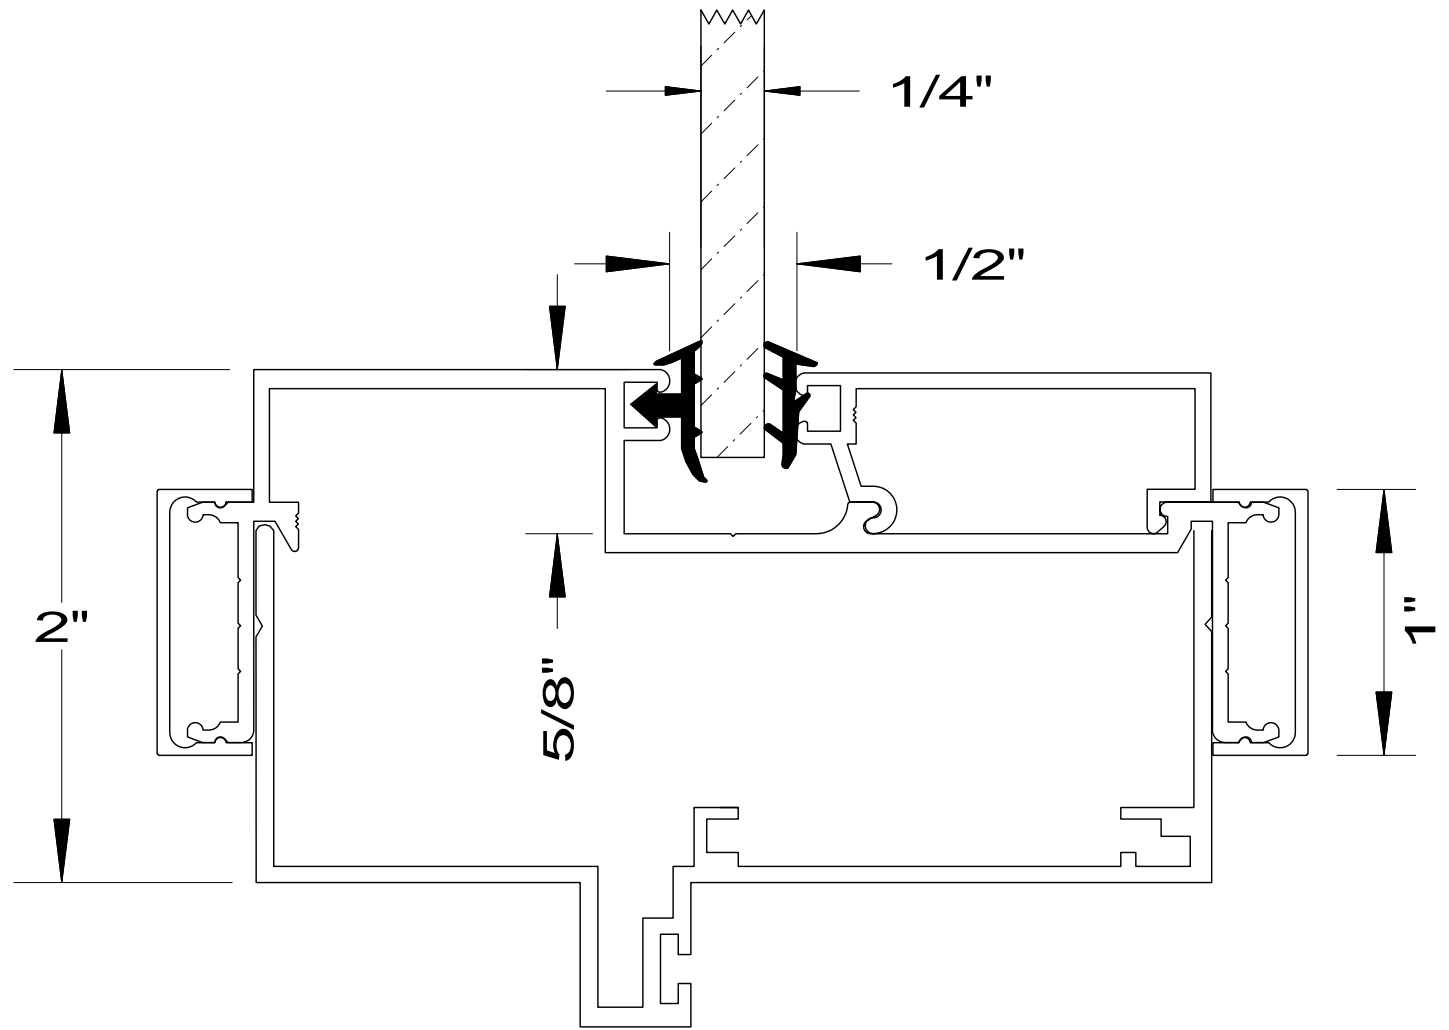

| DETAIL# | DESCRIPTION | AVAILABLE WALL THICKNESSES |
|----------------|---------------------------------|---|
| 1 | DOOR FRAME | 3" up to 10-1/2" |
| 1A | DOOR FRAME w/APPLIED GLASS STOP | 3" up to 10-1/2" |
| 2 | CASED OPEN | 3-3/4" & 4-7/8 |
| 2A | CUSTOM CASED OPEN | SEE DETAIL |
| 3 | GLAZING HEAD/JAMB | 3-1/2", 3-3/4" 4-7/8", 5-1/4" |
| 4 | GLAZING SILL (w/REMOVABLE STOP) | 3-1/2", 3-3/4" 4-7/8", 5-1/4" |
| 5 | GLAZING SILL w/FLOOR CHANNEL | 3-3/4" & 4-7/8" *custom size channels available* |
| 6 | VERTICAL GLAZING MULLION | 3-1/2", 3-3/4" 4-7/8", 5-1/4" |
| 7 | HORIZONTAL GLAZING MULLION | 3-1/2", 3-3/4" 4-7/8", 5-1/4" |
| 8 | DOOR to SIDELITE MULLION | 3-1/2", 3-3/4" 4-7/8", 5-1/4" |
| 9 | TRANSOM BAR (DOOR FRAME) | 3-3/4" & 4-7/8 |
| 10 | TRANSOM BAR (CASED OPEN) | 3-3/4" & 4-7/8 |
| 11 | END CAP | 3-3/4" & 4-7/8 *custom sizes available* |

3-SIDED DOOR FRAME
(or CASED OPEN)

BORROWED LITE

FULL HEIGHT BORROWED LITE
(shown with mullions)

DOOR FRAME
w/GLASS TRANSOM

DOOR FRAME w/ATTACHED SIDELITE
(shown Full Height / no mullions)

1. DOOR FRAME
2. CASED OPEN
3. GLAZING HEAD/JAMB
4. GLAZING SILL
5. GLAZING SILL w/FLOOR CHANNEL
6. VERTICAL MULLION
7. HORIZONTAL MULLION
8. DOOR to SIDELITE MULLION
9. TRANSOM BAR (DOOR HEADER)
10. TRANSOM BAR (CASED OPEN HEADER)

AA
Alpha Aluminum
Products

CUSTOM SIZE
CASED OPEN
with Standard 1" Trim

**** PARTS SHIPPED LOOSE
FOR FIELD ASSEMBLY ****

AA
Alpha Aluminum
Products

Glazing Sill Detail
with Sill Channel

AA
Alpha Aluminum
Products

End Cap Detail
with Standard 1" Trim