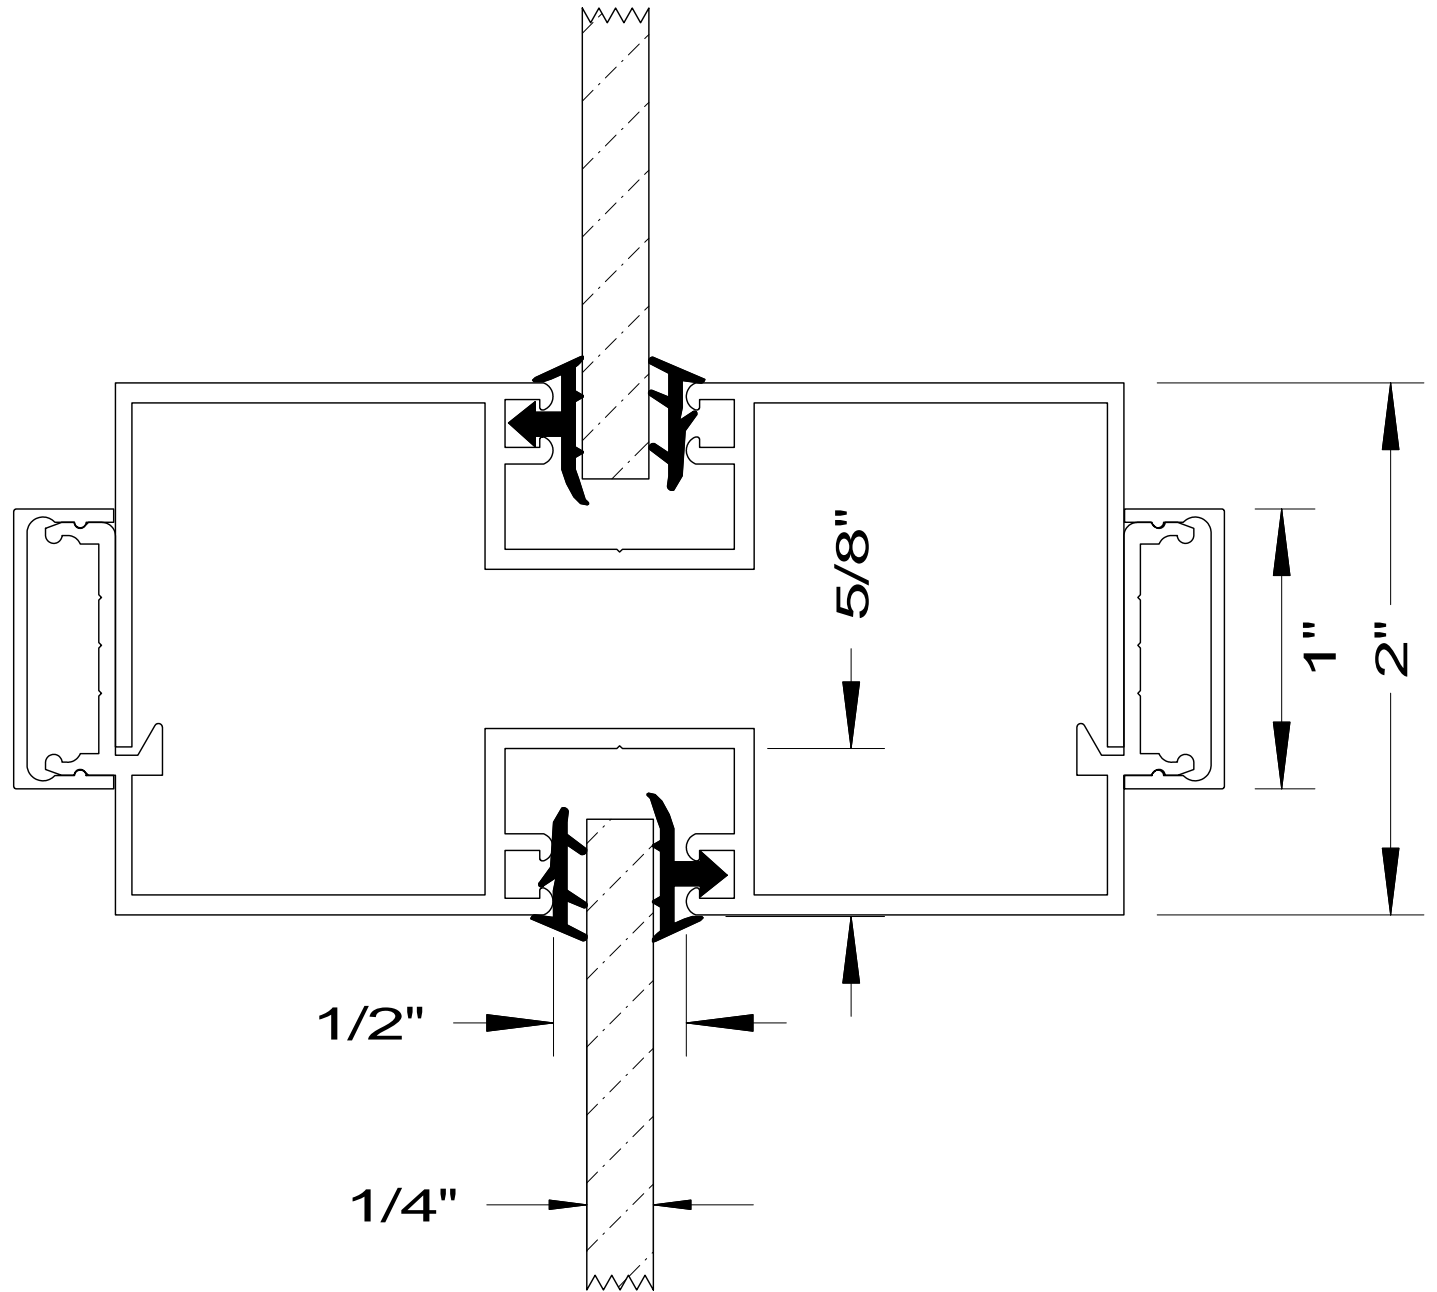

| DETAIL# | DESCRIPTION | AVAILABLE WALL THICKNESSES |
|----------------|---------------------------------|---|
| 1 | DOOR FRAME | 3" up to 10-1/2" |
| 1A | DOOR FRAME w/APPLIED GLASS STOP | 3" up to 10-1/2" |
| 2 | CASED OPEN | 3-3/4" & 4-7/8 |
| 2A | CUSTOM CASED OPEN | SEE DETAIL |
| 3 | GLAZING HEAD/JAMB | 3-1/2", 3-3/4" 4-7/8", 5-1/4" |
| 4 | GLAZING SILL (w/REMOVABLE STOP) | 3-1/2", 3-3/4" 4-7/8", 5-1/4" |
| 5 | GLAZING SILL w/FLOOR CHANNEL | 3-3/4" & 4-7/8" *custom size channels available* |
| 6 | VERTICAL GLAZING MULLION | 3-1/2", 3-3/4" 4-7/8", 5-1/4" |
| 7 | HORIZONTAL GLAZING MULLION | 3-1/2", 3-3/4" 4-7/8", 5-1/4" |
| 8 | DOOR to SIDELITE MULLION | 3-1/2", 3-3/4" 4-7/8", 5-1/4" |
| 9 | TRANSOM BAR (DOOR FRAME) | 3-3/4" & 4-7/8 |
| 10 | TRANSOM BAR (CASED OPEN) | 3-3/4" & 4-7/8 |
| 11 | END CAP | 3-3/4" & 4-7/8 *custom sizes available* |

3-SIDED DOOR FRAME
(or CASED OPEN)

BORROWED LITE

FULL HEIGHT BORROWED LITE
(shown with mullions)

DOOR FRAME
w/GLASS TRANSOM

DOOR FRAME w/ATTACHED SIDELITE
(shown Full Height / no mullions)

1. DOOR FRAME
2. CASED OPEN
3. GLAZING HEAD/JAMB
4. GLAZING SILL
5. GLAZING SILL w/FLOOR CHANNEL
6. VERTICAL MULLION
7. HORIZONTAL MULLION
8. DOOR to SIDELITE MULLION
9. TRANSOM BAR (DOOR HEADER)
10. TRANSOM BAR (CASED OPEN HEADER)

AA
Alpha Aluminum
Products

CUSTOM SIZE
CASED OPEN
with Standard 1" Trim

**** PARTS SHIPPED LOOSE
FOR FIELD ASSEMBLY ****

AA
Alpha Aluminum
Products

Glazing Sill Detail
with Sill Channel

AA
Alpha Aluminum
Products

End Cap Detail
with Standard 1" Trim