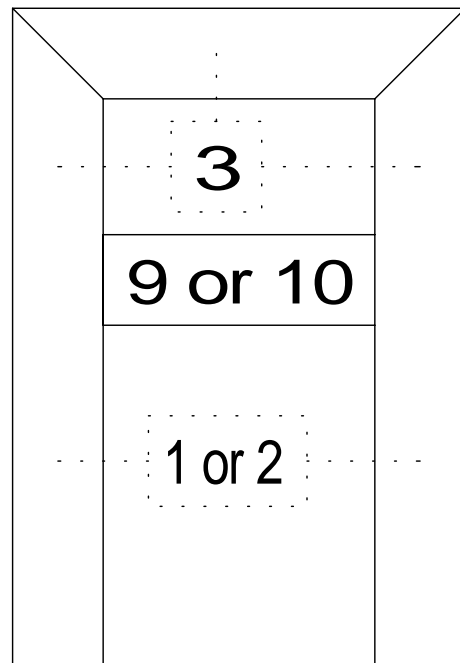

| DETAIL# | DESCRIPTION | AVAILABLE WALL THICKNESSES |
|----------------|---------------------------------|---|
| 1 | DOOR FRAME | 3" up to 10-1/2" |
| 1A | DOOR FRAME w/APPLIED GLASS STOP | 3" up to 10-1/2" |
| 2 | CASED OPEN | 3-3/4" & 4-7/8 |
| 2A | CUSTOM CASED OPEN | SEE DETAIL |
| 3 | GLAZING HEAD/JAMB | 3-1/2", 3-3/4" 4-7/8", 5-1/4" |
| 4 | GLAZING SILL (w/REMOVABLE STOP) | 3-1/2", 3-3/4" 4-7/8", 5-1/4" |
| 5 | GLAZING SILL w/FLOOR CHANNEL | 3-3/4" & 4-7/8" *custom size channels available* |
| 6 | VERTICAL GLAZING MULLION | 3-1/2", 3-3/4" 4-7/8", 5-1/4" |
| 7 | HORIZONTAL GLAZING MULLION | 3-1/2", 3-3/4" 4-7/8", 5-1/4" |
| 8 | DOOR to SIDELITE MULLION | 3-1/2", 3-3/4" 4-7/8", 5-1/4" |
| 9 | TRANSOM BAR (DOOR FRAME) | 3-3/4" & 4-7/8 |
| 10 | TRANSOM BAR (CASED OPEN) | 3-3/4" & 4-7/8 |
| 11 | END CAP | 3-3/4" & 4-7/8 *custom sizes available* |

3-SIDED DOOR FRAME
(or CASED OPEN)

BORROWED LITE

FULL HEIGHT BORROWED LITE
(shown with mullions)

DOOR FRAME
w/GLASS TRANSOM

DOOR FRAME w/ATTACHED SIDELITE
(shown Full Height / no mullions)

1. DOOR FRAME
2. CASED OPEN
3. GLAZING HEAD/JAMB
4. GLAZING SILL
5. GLAZING SILL w/FLOOR CHANNEL
6. VERTICAL MULLION
7. HORIZONTAL MULLION
8. DOOR to SIDELITE MULLION
9. TRANSOM BAR (DOOR HEADER)
10. TRANSOM BAR (CASED OPEN HEADER)