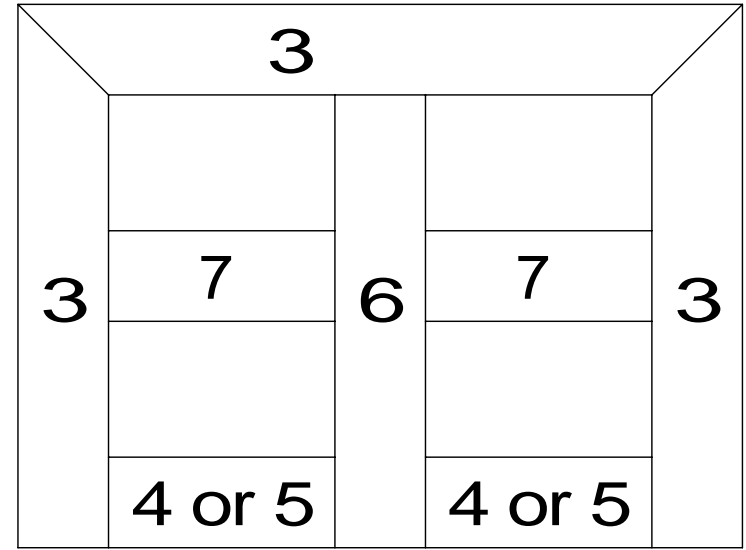

| DETAIL# | DESCRIPTION | AVAILABLE WALL THICKNESSES |
|----------------|---------------------------------|---|
| 1 | DOOR FRAME | 3" up to 10-1/2" |
| 1A | DOOR FRAME w/APPLIED GLASS STOP | 3" up to 10-1/2" |
| 2 | CASED OPEN | 3-3/4" & 4-7/8 |
| 2A | CUSTOM CASED OPEN | SEE DETAIL |
| 3 | GLAZING HEAD/JAMB | 3-1/2", 3-3/4" 4-7/8", 5-1/4" |
| 4 | GLAZING SILL (w/REMOVABLE STOP) | 3-1/2", 3-3/4" 4-7/8", 5-1/4" |
| 5 | GLAZING SILL w/FLOOR CHANNEL | 3-3/4" & 4-7/8" *custom size channels available* |
| 6 | VERTICAL GLAZING MULLION | 3-1/2", 3-3/4" 4-7/8", 5-1/4" |
| 7 | HORIZONTAL GLAZING MULLION | 3-1/2", 3-3/4" 4-7/8", 5-1/4" |
| 8 | DOOR to SIDELITE MULLION | 3-1/2", 3-3/4" 4-7/8", 5-1/4" |
| 9 | TRANSOM BAR (DOOR FRAME) | 3-3/4" & 4-7/8 |
| 10 | TRANSOM BAR (CASED OPEN) | 3-3/4" & 4-7/8 |
| 11 | END CAP | 3-3/4" & 4-7/8 *custom sizes available* |

3-SIDED DOOR FRAME
(or CASED OPEN)

BORROWED LITE

FULL HEIGHT BORROWED LITE
(shown with mullions)

DOOR FRAME
w/GLASS TRANSOM

DOOR FRAME w/ATTACHED SIDELITE
(shown Full Height / no mullions)

1. DOOR FRAME
2. CASED OPEN
3. GLAZING HEAD/JAMB
4. GLAZING SILL
5. GLAZING SILL w/FLOOR CHANNEL
6. VERTICAL MULLION
7. HORIZONTAL MULLION
8. DOOR to SIDELITE MULLION
9. TRANSOM BAR (DOOR HEADER)
10. TRANSOM BAR (CASED OPEN HEADER)