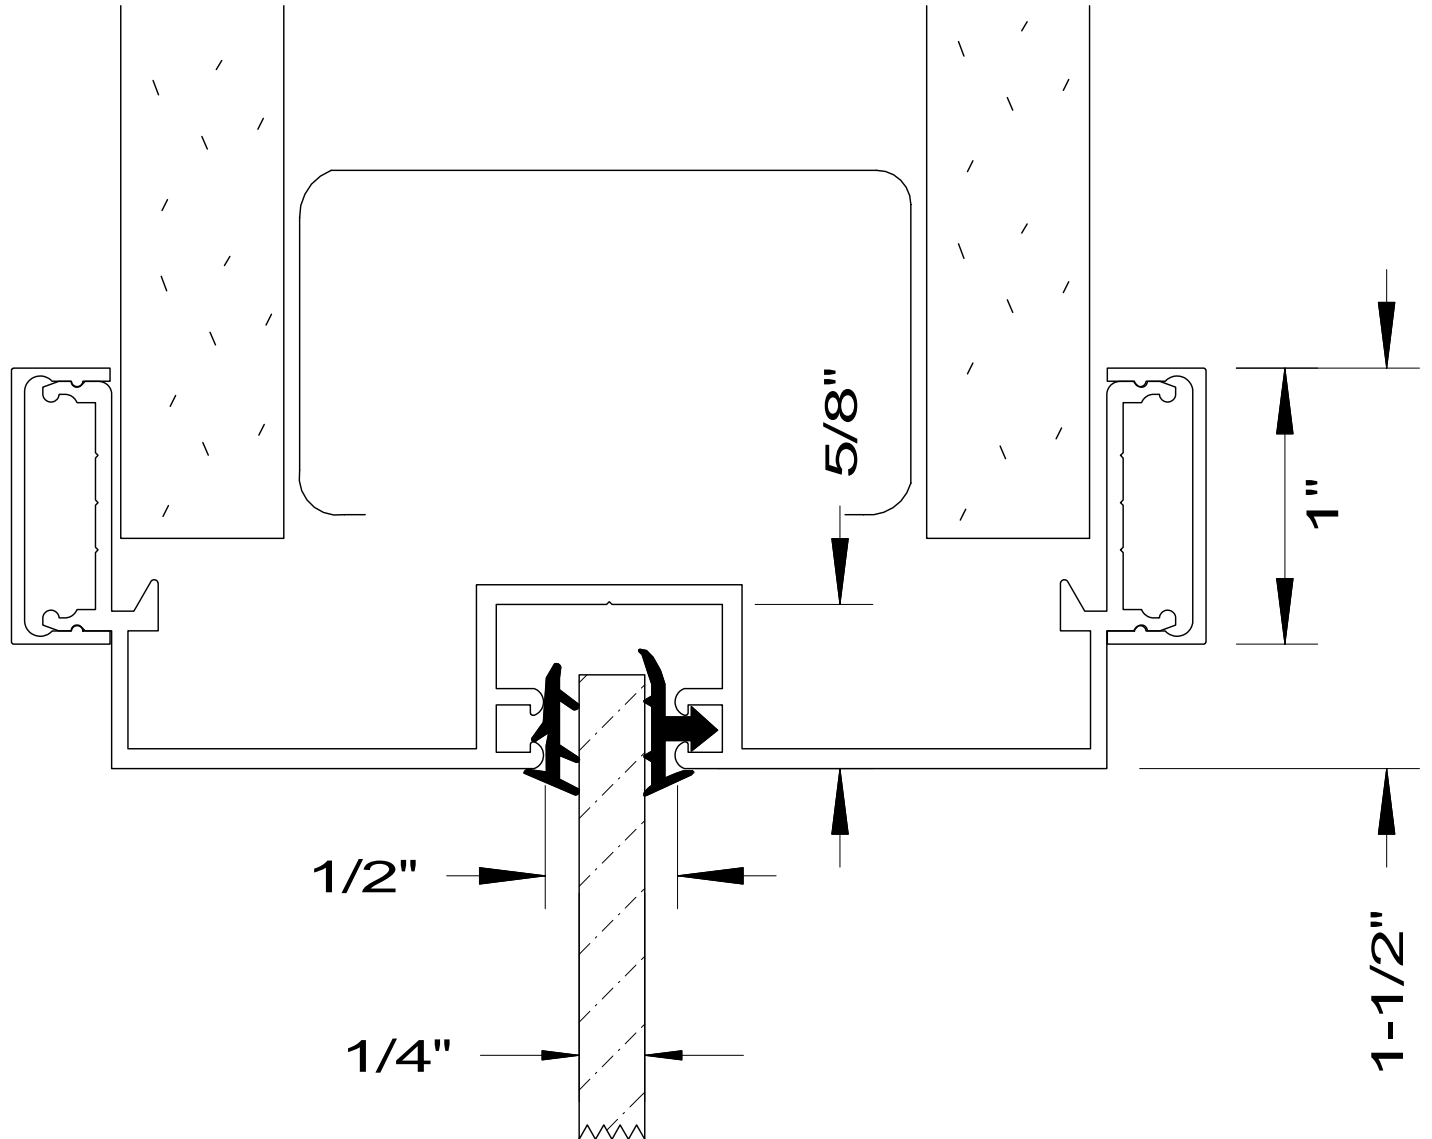

| DETAIL# | DESCRIPTION | AVAILABLE WALL THICKNESSES |
|----------------|---------------------------------|---|
| 1 | DOOR FRAME | 3" up to 10-1/2" |
| 1A | DOOR FRAME w/APPLIED GLASS STOP | 3" up to 10-1/2" |
| 2 | CASED OPEN | 3-3/4" & 4-7/8 |
| 2A | CUSTOM CASED OPEN | SEE DETAIL |
| 3 | GLAZING HEAD/JAMB | 3-1/2", 3-3/4" 4-7/8", 5-1/4" |
| 4 | GLAZING SILL (w/REMOVABLE STOP) | 3-1/2", 3-3/4" 4-7/8", 5-1/4" |
| 5 | GLAZING SILL w/FLOOR CHANNEL | 3-3/4" & 4-7/8" *custom size channels available* |
| 6 | VERTICAL GLAZING MULLION | 3-1/2", 3-3/4" 4-7/8", 5-1/4" |
| 7 | HORIZONTAL GLAZING MULLION | 3-1/2", 3-3/4" 4-7/8", 5-1/4" |
| 8 | DOOR to SIDELITE MULLION | 3-1/2", 3-3/4" 4-7/8", 5-1/4" |
| 9 | TRANSOM BAR (DOOR FRAME) | 3-3/4" & 4-7/8 |
| 10 | TRANSOM BAR (CASED OPEN) | 3-3/4" & 4-7/8 |
| 11 | END CAP | 3-3/4" & 4-7/8 *custom sizes available* |

3-SIDED DOOR FRAME
(or CASED OPEN)

BORROWED LITE

FULL HEIGHT BORROWED LITE
(shown with mullions)

DOOR FRAME
w/GLASS TRANSOM

DOOR FRAME w/ATTACHED SIDELITE
(shown Full Height / no mullions)

1. DOOR FRAME
2. CASED OPEN
3. GLAZING HEAD/JAMB
4. GLAZING SILL
5. GLAZING SILL w/FLOOR CHANNEL
6. VERTICAL MULLION
7. HORIZONTAL MULLION
8. DOOR to SIDELITE MULLION
9. TRANSOM BAR (DOOR HEADER)
10. TRANSOM BAR (CASED OPEN HEADER)

AA
Alpha Aluminum
Products

CUSTOM SIZE
CASED OPEN
with Standard 1" Trim

**** PARTS SHIPPED LOOSE
FOR FIELD ASSEMBLY ****

AA
Alpha Aluminum
Products

Glazing Sill Detail
with Sill Channel

AA
Alpha Aluminum
Products

End Cap Detail
with Standard 1" Trim