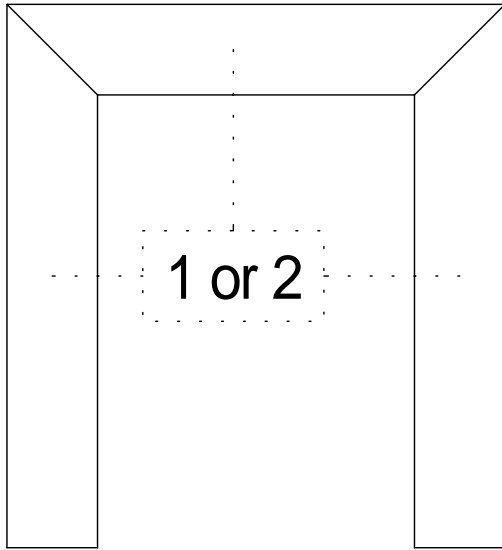

| DETAIL# | DESCRIPTION | AVAILABLE WALL THICKNESSES |
|----------------|---------------------------------|---|
| 1 | DOOR FRAME | 3" up to 10-1/2" |
| 1A | DOOR FRAME w/APPLIED GLASS STOP | 3" up to 10-1/2" |
| 2 | CASED OPEN | 3-3/4" & 4-7/8 |
| 2A | CUSTOM CASED OPEN | SEE DETAIL |
| 3 | GLAZING HEAD/JAMB | 3-1/2", 3-3/4" 4-7/8", 5-1/4" |
| 4 | GLAZING SILL (w/REMOVABLE STOP) | 3-1/2", 3-3/4" 4-7/8", 5-1/4" |
| 5 | GLAZING SILL w/FLOOR CHANNEL | 3-3/4" & 4-7/8" *custom size channels available* |
| 6 | VERTICAL GLAZING MULLION | 3-1/2", 3-3/4" 4-7/8", 5-1/4" |
| 7 | HORIZONTAL GLAZING MULLION | 3-1/2", 3-3/4" 4-7/8", 5-1/4" |
| 8 | DOOR to SIDELITE MULLION | 3-1/2", 3-3/4" 4-7/8", 5-1/4" |
| 9 | TRANSOM BAR (DOOR FRAME) | 3-3/4" & 4-7/8 |
| 10 | TRANSOM BAR (CASED OPEN) | 3-3/4" & 4-7/8 |
| 11 | END CAP | 3-3/4" & 4-7/8 *custom sizes available* |

3-SIDED DOOR FRAME
(or CASED OPEN)

BORROWED LITE

FULL HEIGHT BORROWED LITE
(shown with mullions)

DOOR FRAME
w/GLASS TRANSOM

DOOR FRAME w/ATTACHED SIDELITE
(shown Full Height / no mullions)

1. DOOR FRAME
2. CASED OPEN
3. GLAZING HEAD/JAMB
4. GLAZING SILL
5. GLAZING SILL w/FLOOR CHANNEL
6. VERTICAL MULLION
7. HORIZONTAL MULLION
8. DOOR to SIDELITE MULLION
9. TRANSOM BAR (DOOR HEADER)
10. TRANSOM BAR (CASED OPEN HEADER)