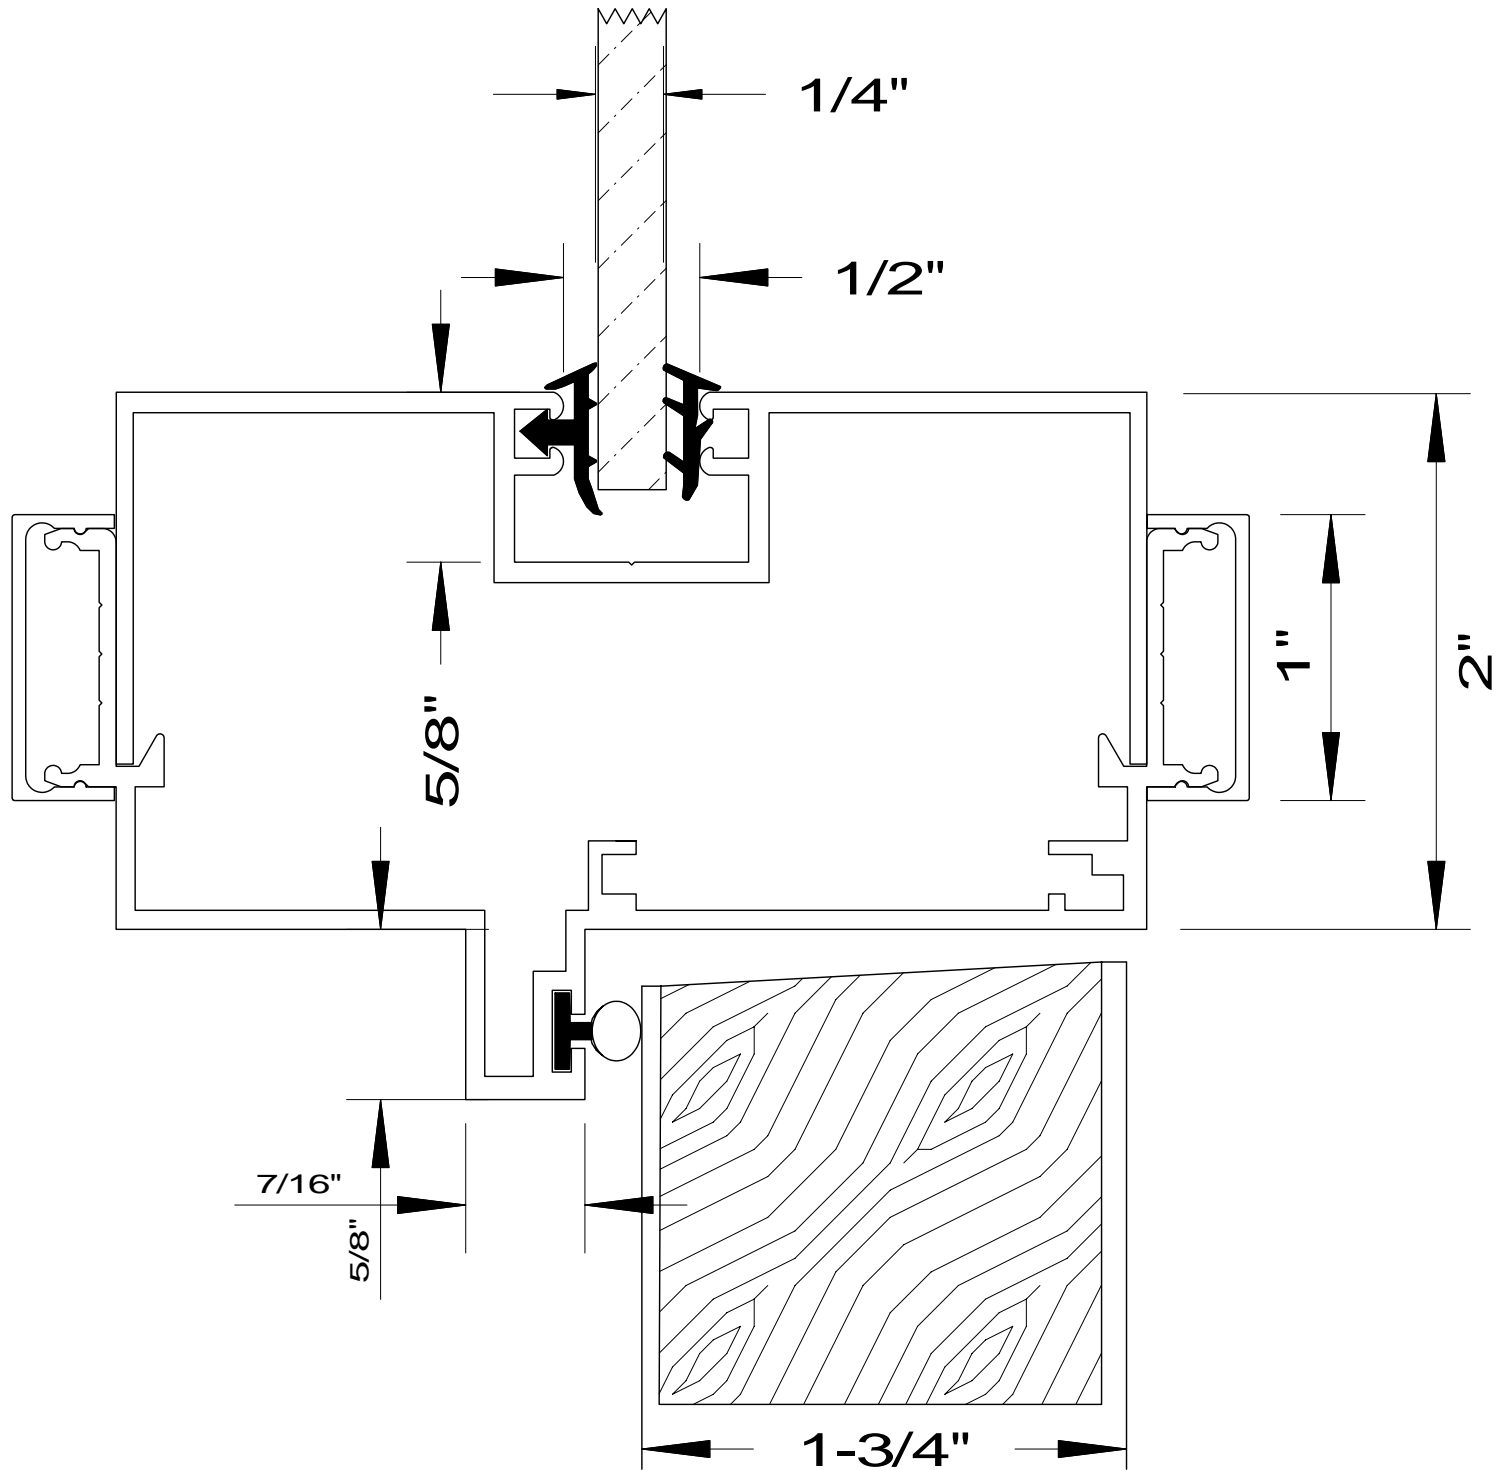

| DETAIL# | DESCRIPTION | AVAILABLE WALL THICKNESSES |
|----------------|---------------------------------|---|
| 1 | DOOR FRAME | 3" up to 10-1/2" |
| 1A | DOOR FRAME w/APPLIED GLASS STOP | 3" up to 10-1/2" |
| 2 | CASED OPEN | 3-3/4" & 4-7/8 |
| 2A | CUSTOM CASED OPEN | SEE DETAIL |
| 3 | GLAZING HEAD/JAMB | 3-1/2", 3-3/4" 4-7/8", 5-1/4" |
| 4 | GLAZING SILL (w/REMOVABLE STOP) | 3-1/2", 3-3/4" 4-7/8", 5-1/4" |
| 5 | GLAZING SILL w/FLOOR CHANNEL | 3-3/4" & 4-7/8" *custom size channels available* |
| 6 | VERTICAL GLAZING MULLION | 3-1/2", 3-3/4" 4-7/8", 5-1/4" |
| 7 | HORIZONTAL GLAZING MULLION | 3-1/2", 3-3/4" 4-7/8", 5-1/4" |
| 8 | DOOR to SIDELITE MULLION | 3-1/2", 3-3/4" 4-7/8", 5-1/4" |
| 9 | TRANSOM BAR (DOOR FRAME) | 3-3/4" & 4-7/8 |
| 10 | TRANSOM BAR (CASED OPEN) | 3-3/4" & 4-7/8 |
| 11 | END CAP | 3-3/4" & 4-7/8 *custom sizes available* |

3-SIDED DOOR FRAME
(or CASED OPEN)

BORROWED LITE

FULL HEIGHT BORROWED LITE
(shown with mullions)

DOOR FRAME
w/GLASS TRANSOM

DOOR FRAME w/ATTACHED SIDELITE
(shown Full Height / no mullions)

1. DOOR FRAME
2. CASED OPEN
3. GLAZING HEAD/JAMB
4. GLAZING SILL
5. GLAZING SILL w/FLOOR CHANNEL
6. VERTICAL MULLION
7. HORIZONTAL MULLION
8. DOOR to SIDELITE MULLION
9. TRANSOM BAR (DOOR HEADER)
10. TRANSOM BAR (CASED OPEN HEADER)

AA
Alpha Aluminum
Products

CUSTOM SIZE
CASED OPEN
with Standard 1" Trim

**** PARTS SHIPPED LOOSE
FOR FIELD ASSEMBLY ****

AA
Alpha Aluminum
Products

Glazing Sill Detail
with Sill Channel

AA
Alpha Aluminum
Products

End Cap Detail
with Standard 1" Trim