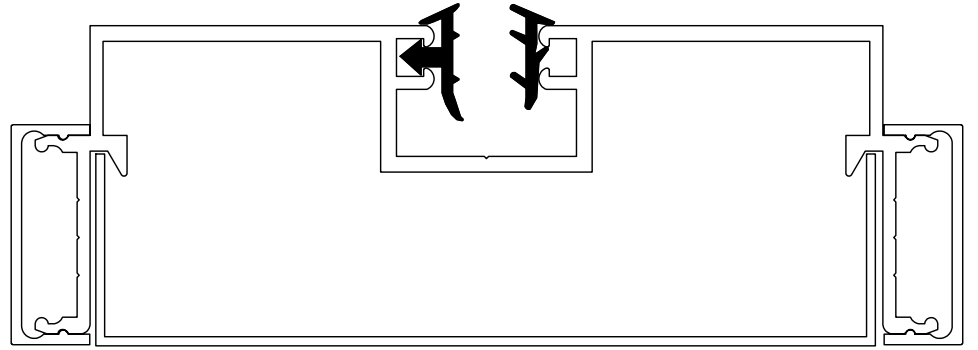

3-SIDED DOOR FRAME
(or CASED OPEN)

BORROWED LITE

FULL HEIGHT BORROWED LITE
(shown with mullions)

DOOR FRAME
w/GLASS TRANSOM

DOOR FRAME w/ATTACHED SIDELITE
(shown Full Height / no mullions)

1. DOOR FRAME
2. CASED OPEN
3. GLAZING HEAD/JAMB
4. GLAZING SILL
5. GLAZING SILL w/FLOOR CHANNEL
6. VERTICAL MULLION
7. HORIZONTAL MULLION
8. DOOR to SIDELITE MULLION
9. TRANSOM BAR (DOOR HEADER)
10. TRANSOM BAR (CASED OPEN HEADER)

AA
Alpha Aluminum
Products

CUSTOM SIZE
CASED OPEN
with Standard 1" Trim

**** PARTS SHIPPED LOOSE
FOR FIELD ASSEMBLY ****

AA
Alpha Aluminum
Products

Glazing Sill Detail
with Sill Channel

AA
Alpha Aluminum
Products

End Cap Detail
with Standard 1" Trim