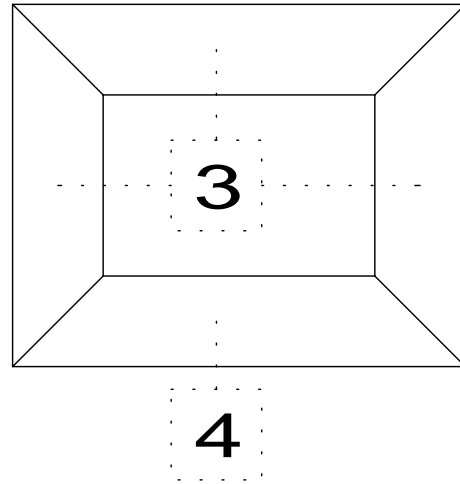

| DETAIL# | DESCRIPTION | AVAILABLE WALL THICKNESSES |
|----------------|---------------------------------|---|
| 1 | DOOR FRAME | 3" up to 10-1/2" |
| 1A | DOOR FRAME w/APPLIED GLASS STOP | 3" up to 10-1/2" |
| 2 | CASED OPEN | 3-3/4" & 4-7/8 |
| 2A | CUSTOM CASED OPEN | SEE DETAIL |
| 3 | GLAZING HEAD/JAMB | 3-1/2", 3-3/4" 4-7/8", 5-1/4" |
| 4 | GLAZING SILL (w/REMOVABLE STOP) | 3-1/2", 3-3/4" 4-7/8", 5-1/4" |
| 5 | GLAZING SILL w/FLOOR CHANNEL | 3-3/4" & 4-7/8" *custom size channels available* |
| 6 | VERTICAL GLAZING MULLION | 3-1/2", 3-3/4" 4-7/8", 5-1/4" |
| 7 | HORIZONTAL GLAZING MULLION | 3-1/2", 3-3/4" 4-7/8", 5-1/4" |
| 8 | DOOR to SIDELITE MULLION | 3-1/2", 3-3/4" 4-7/8", 5-1/4" |
| 9 | TRANSOM BAR (DOOR FRAME) | 3-3/4" & 4-7/8 |
| 10 | TRANSOM BAR (CASED OPEN) | 3-3/4" & 4-7/8 |
| 11 | END CAP | 3-3/4" & 4-7/8 *custom sizes available* |

3-SIDED DOOR FRAME
(or CASED OPEN)

BORROWED LITE

FULL HEIGHT BORROWED LITE
(shown with mullions)

DOOR FRAME
w/GLASS TRANSOM

DOOR FRAME w/ATTACHED SIDELITE
(shown Full Height / no mullions)

1. DOOR FRAME
2. CASED OPEN
3. GLAZING HEAD/JAMB
4. GLAZING SILL
5. GLAZING SILL w/FLOOR CHANNEL
6. VERTICAL MULLION
7. HORIZONTAL MULLION
8. DOOR to SIDELITE MULLION
9. TRANSOM BAR (DOOR HEADER)
10. TRANSOM BAR (CASED OPEN HEADER)

End Cap Detail
with Standard 1" Trim