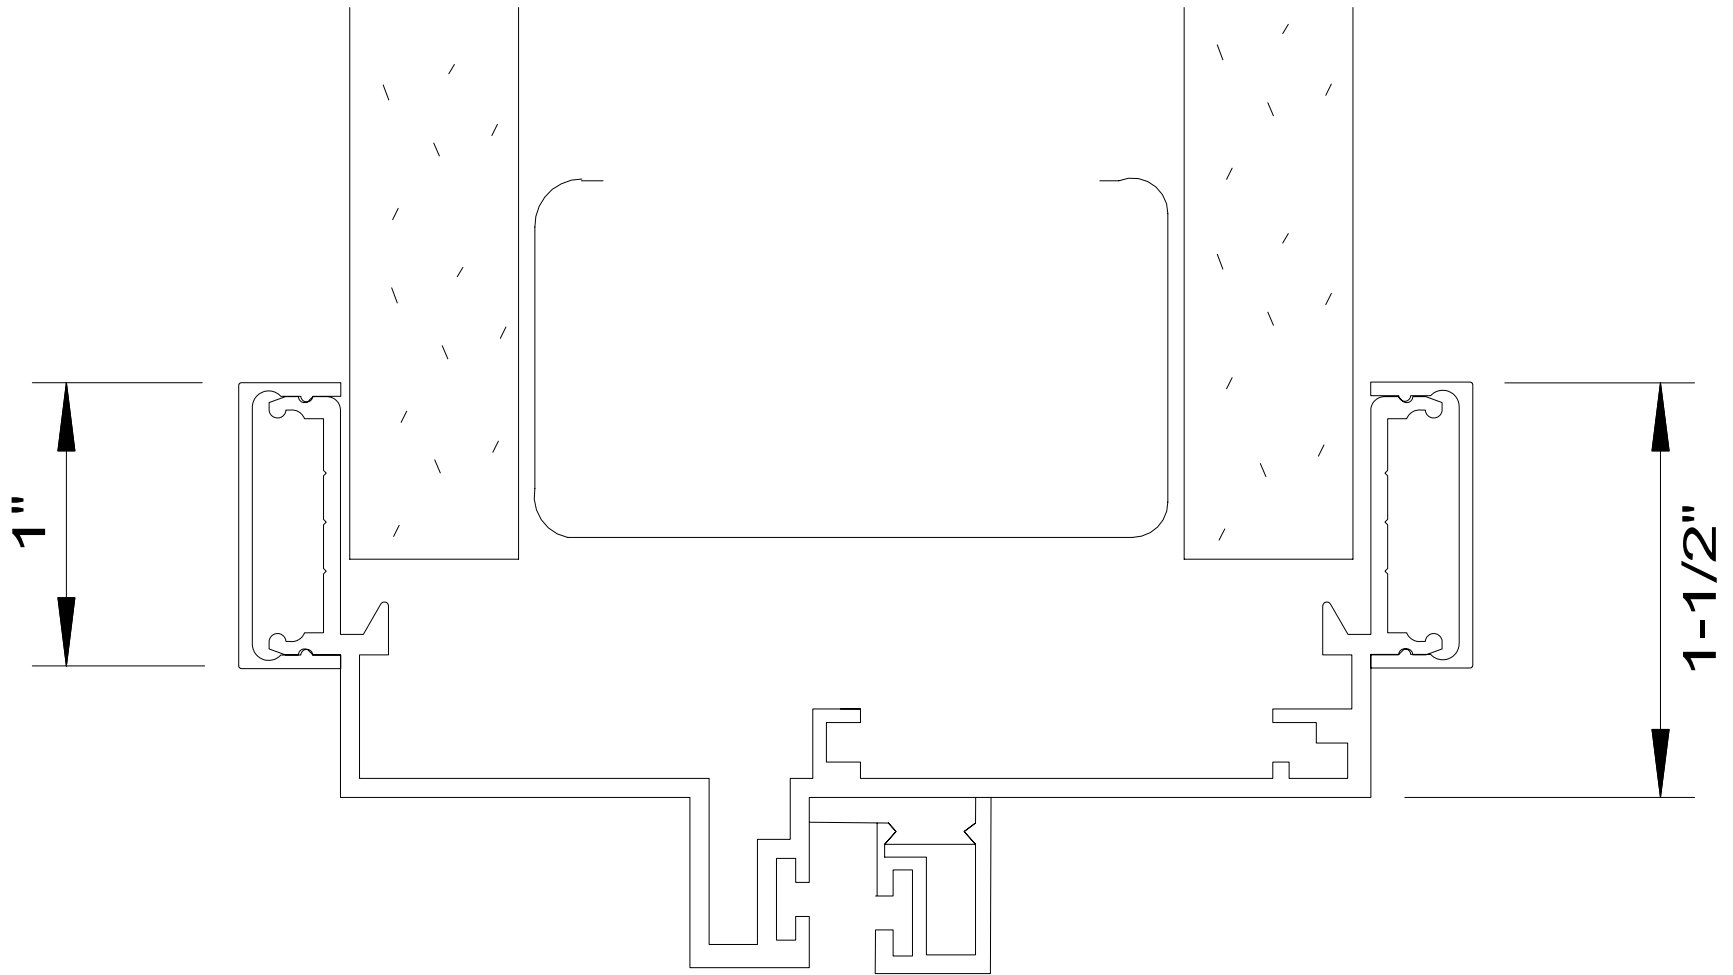

| DETAIL# | DESCRIPTION | AVAILABLE WALL THICKNESSES |
|----------------|---------------------------------|---|
| 1 | DOOR FRAME | 3" up to 10-1/2" |
| 1A | DOOR FRAME w/APPLIED GLASS STOP | 3" up to 10-1/2" |
| 2 | CASED OPEN | 3-3/4" & 4-7/8 |
| 2A | CUSTOM CASED OPEN | SEE DETAIL |
| 3 | GLAZING HEAD/JAMB | 3-1/2", 3-3/4" 4-7/8", 5-1/4" |
| 4 | GLAZING SILL (w/REMOVABLE STOP) | 3-1/2", 3-3/4" 4-7/8", 5-1/4" |
| 5 | GLAZING SILL w/FLOOR CHANNEL | 3-3/4" & 4-7/8" *custom size channels available* |
| 6 | VERTICAL GLAZING MULLION | 3-1/2", 3-3/4" 4-7/8", 5-1/4" |
| 7 | HORIZONTAL GLAZING MULLION | 3-1/2", 3-3/4" 4-7/8", 5-1/4" |
| 8 | DOOR to SIDELITE MULLION | 3-1/2", 3-3/4" 4-7/8", 5-1/4" |
| 9 | TRANSOM BAR (DOOR FRAME) | 3-3/4" & 4-7/8 |
| 10 | TRANSOM BAR (CASED OPEN) | 3-3/4" & 4-7/8 |
| 11 | END CAP | 3-3/4" & 4-7/8 *custom sizes available* |

3-SIDED DOOR FRAME
(or CASED OPEN)

BORROWED LITE

FULL HEIGHT BORROWED LITE
(shown with mullions)

DOOR FRAME
w/GLASS TRANSOM

DOOR FRAME w/ATTACHED SIDELITE
(shown Full Height / no mullions)

1. DOOR FRAME
2. CASED OPEN
3. GLAZING HEAD/JAMB
4. GLAZING SILL
5. GLAZING SILL w/FLOOR CHANNEL
6. VERTICAL MULLION
7. HORIZONTAL MULLION
8. DOOR to SIDELITE MULLION
9. TRANSOM BAR (DOOR HEADER)
10. TRANSOM BAR (CASED OPEN HEADER)

AA
Alpha Aluminum
Products

CUSTOM SIZE
CASED OPEN
with Standard 1" Trim

**** PARTS SHIPPED LOOSE
FOR FIELD ASSEMBLY ****

AA
Alpha Aluminum
Products

Glazing Sill Detail
with Sill Channel

AA
Alpha Aluminum
Products

End Cap Detail
with Standard 1" Trim