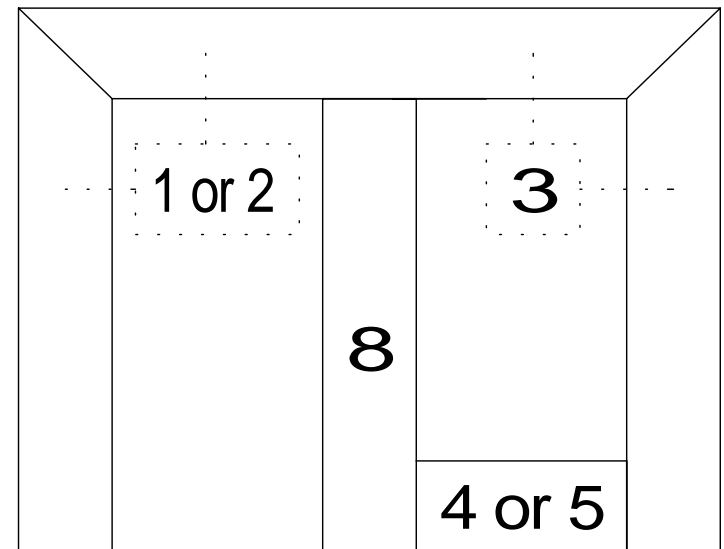

| DETAIL# | DESCRIPTION | AVAILABLE WALL THICKNESSES |
|----------------|---------------------------------|---|
| 1 | DOOR FRAME | 3" up to 10-1/2" |
| 1A | DOOR FRAME w/APPLIED GLASS STOP | 3" up to 10-1/2" |
| 2 | CASED OPEN | 3-3/4" & 4-7/8 |
| 2A | CUSTOM CASED OPEN | SEE DETAIL |
| 3 | GLAZING HEAD/JAMB | 3-1/2", 3-3/4" 4-7/8", 5-1/4" |
| 4 | GLAZING SILL (w/REMOVABLE STOP) | 3-1/2", 3-3/4" 4-7/8", 5-1/4" |
| 5 | GLAZING SILL w/FLOOR CHANNEL | 3-3/4" & 4-7/8" *custom size channels available* |
| 6 | VERTICAL GLAZING MULLION | 3-1/2", 3-3/4" 4-7/8", 5-1/4" |
| 7 | HORIZONTAL GLAZING MULLION | 3-1/2", 3-3/4" 4-7/8", 5-1/4" |
| 8 | DOOR to SIDELITE MULLION | 3-1/2", 3-3/4" 4-7/8", 5-1/4" |
| 9 | TRANSOM BAR (DOOR FRAME) | 3-3/4" & 4-7/8 |
| 10 | TRANSOM BAR (CASED OPEN) | 3-3/4" & 4-7/8 |
| 11 | END CAP | 3-3/4" & 4-7/8 *custom sizes available* |

3-SIDED DOOR FRAME
(or CASED OPEN)

BORROWED LITE

FULL HEIGHT BORROWED LITE
(shown with mullions)

DOOR FRAME
w/GLASS TRANSOM

DOOR FRAME w/ATTACHED SIDELITE
(shown Full Height / no mullions)

1. DOOR FRAME
2. CASED OPEN
3. GLAZING HEAD/JAMB
4. GLAZING SILL
5. GLAZING SILL w/FLOOR CHANNEL
6. VERTICAL MULLION
7. HORIZONTAL MULLION
8. DOOR to SIDELITE MULLION
9. TRANSOM BAR (DOOR HEADER)
10. TRANSOM BAR (CASED OPEN HEADER)