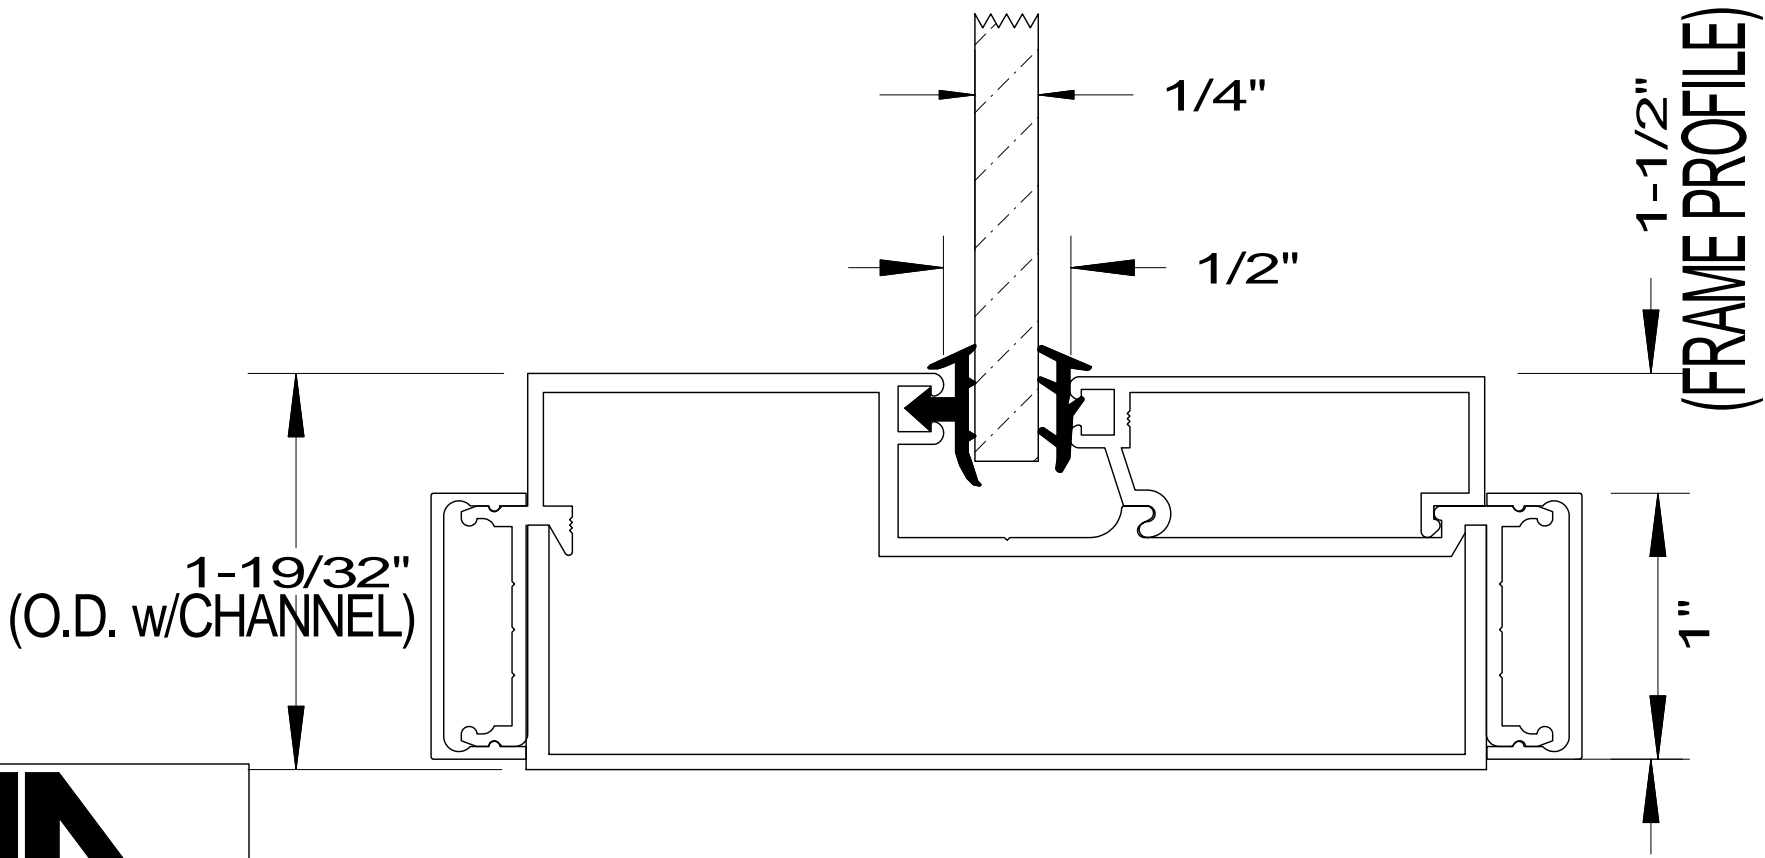

| DETAIL# | DESCRIPTION | AVAILABLE WALL THICKNESSES |
|----------------|---------------------------------|---|
| 1 | DOOR FRAME | 3" up to 10-1/2" |
| 1A | DOOR FRAME w/APPLIED GLASS STOP | 3" up to 10-1/2" |
| 2 | CASED OPEN | 3-3/4" & 4-7/8 |
| 2A | CUSTOM CASED OPEN | SEE DETAIL |
| 3 | GLAZING HEAD/JAMB | 3-1/2", 3-3/4" 4-7/8", 5-1/4" |
| 4 | GLAZING SILL (w/REMOVABLE STOP) | 3-1/2", 3-3/4" 4-7/8", 5-1/4" |
| 5 | GLAZING SILL w/FLOOR CHANNEL | 3-3/4" & 4-7/8" *custom size channels available* |
| 6 | VERTICAL GLAZING MULLION | 3-1/2", 3-3/4" 4-7/8", 5-1/4" |
| 7 | HORIZONTAL GLAZING MULLION | 3-1/2", 3-3/4" 4-7/8", 5-1/4" |
| 8 | DOOR to SIDELITE MULLION | 3-1/2", 3-3/4" 4-7/8", 5-1/4" |
| 9 | TRANSOM BAR (DOOR FRAME) | 3-3/4" & 4-7/8 |
| 10 | TRANSOM BAR (CASED OPEN) | 3-3/4" & 4-7/8 |
| 11 | END CAP | 3-3/4" & 4-7/8 *custom sizes available* |

3-SIDED DOOR FRAME
(or CASED OPEN)

BORROWED LITE

FULL HEIGHT BORROWED LITE
(shown with mullions)

DOOR FRAME
w/GLASS TRANSOM

DOOR FRAME w/ATTACHED SIDELITE
(shown Full Height / no mullions)

1. DOOR FRAME
2. CASED OPEN
3. GLAZING HEAD/JAMB
4. GLAZING SILL
5. GLAZING SILL w/FLOOR CHANNEL
6. VERTICAL MULLION
7. HORIZONTAL MULLION
8. DOOR to SIDELITE MULLION
9. TRANSOM BAR (DOOR HEADER)
10. TRANSOM BAR (CASED OPEN HEADER)

AA
Alpha Aluminum
Products

CUSTOM SIZE
CASED OPEN
with Standard 1" Trim

**** PARTS SHIPPED LOOSE
FOR FIELD ASSEMBLY ****

AA
Alpha Aluminum
Products

Glazing Sill Detail
with Sill Channel

AA
Alpha Aluminum
Products

End Cap Detail
with Standard 1" Trim