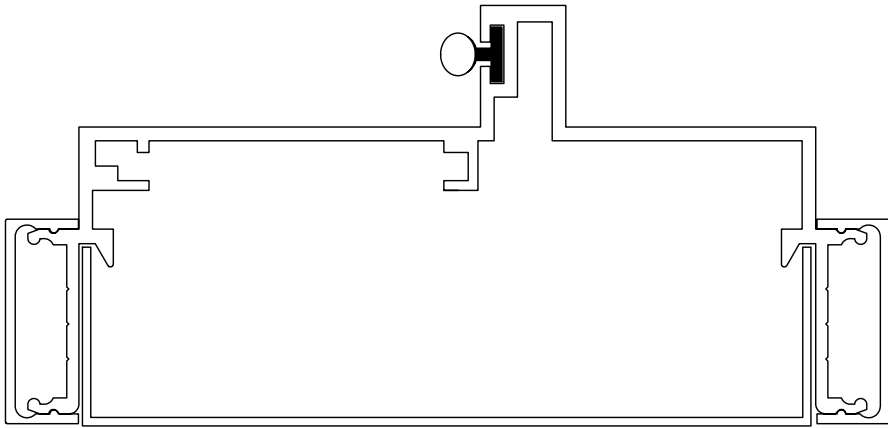

| DETAIL# | DESCRIPTION | AVAILABLE WALL THICKNESSES |
|----------------|---------------------------------|---|
| 1 | DOOR FRAME | 3" up to 10-1/2" |
| 1A | DOOR FRAME w/APPLIED GLASS STOP | 3" up to 10-1/2" |
| 2 | CASED OPEN | 3-3/4" & 4-7/8 |
| 2A | CUSTOM CASED OPEN | SEE DETAIL |
| 3 | GLAZING HEAD/JAMB | 3-1/2", 3-3/4" 4-7/8", 5-1/4" |
| 4 | GLAZING SILL (w/REMOVABLE STOP) | 3-1/2", 3-3/4" 4-7/8", 5-1/4" |
| 5 | GLAZING SILL w/FLOOR CHANNEL | 3-3/4" & 4-7/8" *custom size channels available* |
| 6 | VERTICAL GLAZING MULLION | 3-1/2", 3-3/4" 4-7/8", 5-1/4" |
| 7 | HORIZONTAL GLAZING MULLION | 3-1/2", 3-3/4" 4-7/8", 5-1/4" |
| 8 | DOOR to SIDELITE MULLION | 3-1/2", 3-3/4" 4-7/8", 5-1/4" |
| 9 | TRANSOM BAR (DOOR FRAME) | 3-3/4" & 4-7/8 |
| 10 | TRANSOM BAR (CASED OPEN) | 3-3/4" & 4-7/8 |
| 11 | END CAP | 3-3/4" & 4-7/8 *custom sizes available* |

3-SIDED DOOR FRAME
(or CASED OPEN)

BORROWED LITE

FULL HEIGHT BORROWED LITE
(shown with mullions)

DOOR FRAME
w/GLASS TRANSOM

DOOR FRAME w/ATTACHED SIDELITE
(shown Full Height / no mullions)

1. DOOR FRAME
2. CASED OPEN
3. GLAZING HEAD/JAMB
4. GLAZING SILL
5. GLAZING SILL w/FLOOR CHANNEL
6. VERTICAL MULLION
7. HORIZONTAL MULLION
8. DOOR to SIDELITE MULLION
9. TRANSOM BAR (DOOR HEADER)
10. TRANSOM BAR (CASED OPEN HEADER)

AA
Alpha Aluminum
Products

CUSTOM SIZE
CASED OPEN
with Standard 1" Trim

**** PARTS SHIPPED LOOSE
FOR FIELD ASSEMBLY ****

AA
Alpha Aluminum
Products

Glazing Sill Detail
with Sill Channel

AA
Alpha Aluminum
Products

End Cap Detail
with Standard 1" Trim