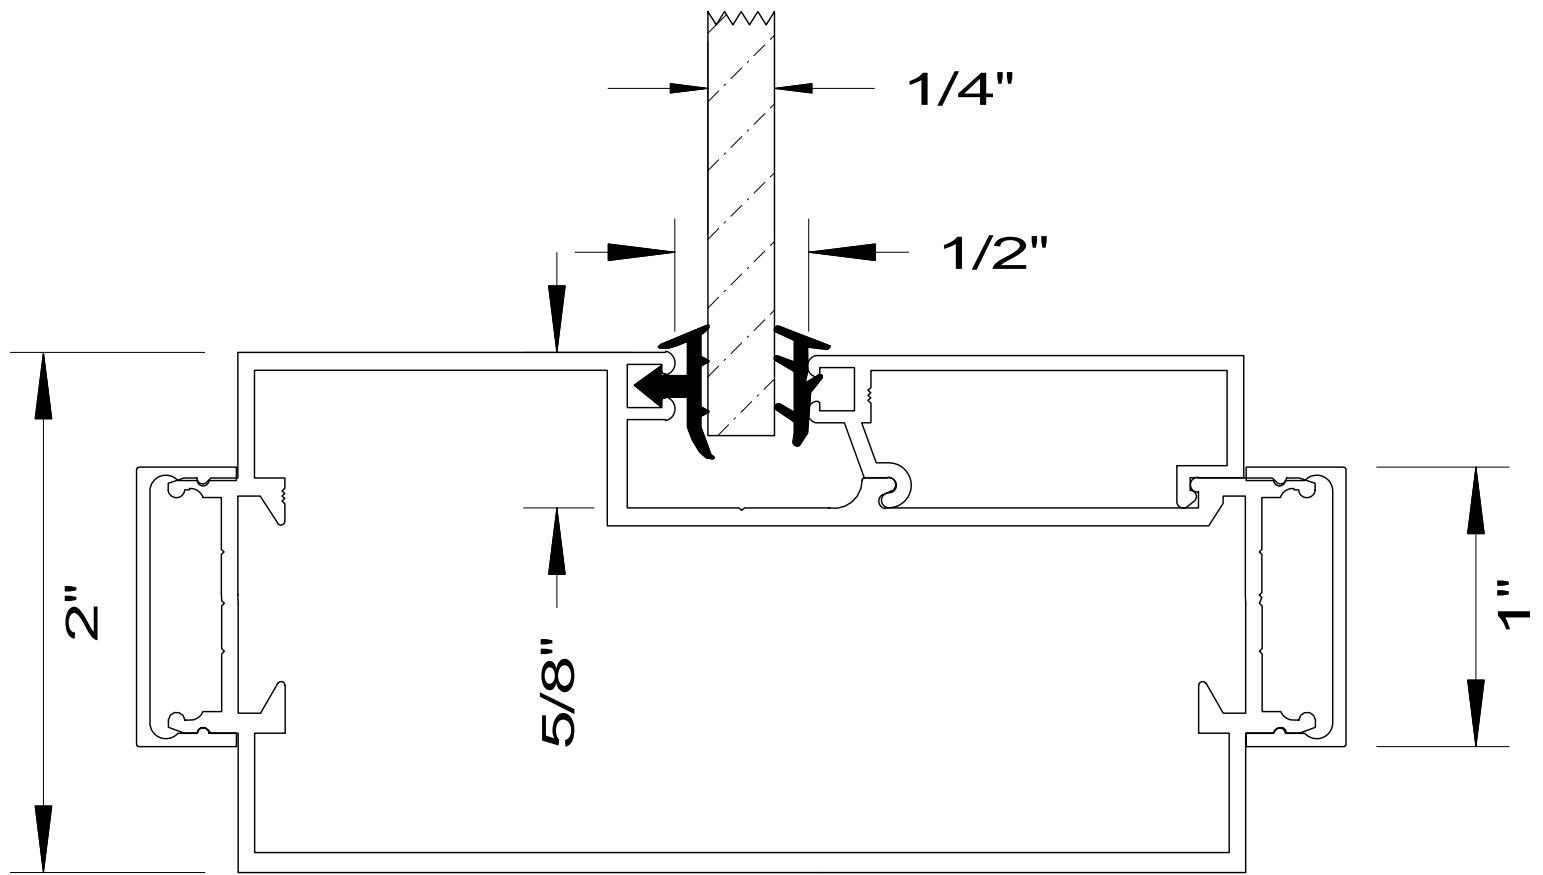

3-SIDED DOOR FRAME
(or CASED OPEN)

BORROWED LITE

FULL HEIGHT BORROWED LITE
(shown with mullions)

DOOR FRAME
w/GLASS TRANSOM

DOOR FRAME w/ATTACHED SIDELITE
(shown Full Height / no mullions)

1. DOOR FRAME
2. CASED OPEN
3. GLAZING HEAD/JAMB
4. GLAZING SILL
5. GLAZING SILL w/FLOOR CHANNEL
6. VERTICAL MULLION
7. HORIZONTAL MULLION
8. DOOR to SIDELITE MULLION
9. TRANSOM BAR (DOOR HEADER)
10. TRANSOM BAR (CASED OPEN HEADER)

AA
Alpha Aluminum
Products

CUSTOM SIZE
CASED OPEN
with Standard 1" Trim

**** PARTS SHIPPED LOOSE
FOR FIELD ASSEMBLY ****

AA
Alpha Aluminum
Products

Glazing Sill Detail
with Sill Channel

AA
Alpha Aluminum
Products

End Cap Detail
with Standard 1" Trim