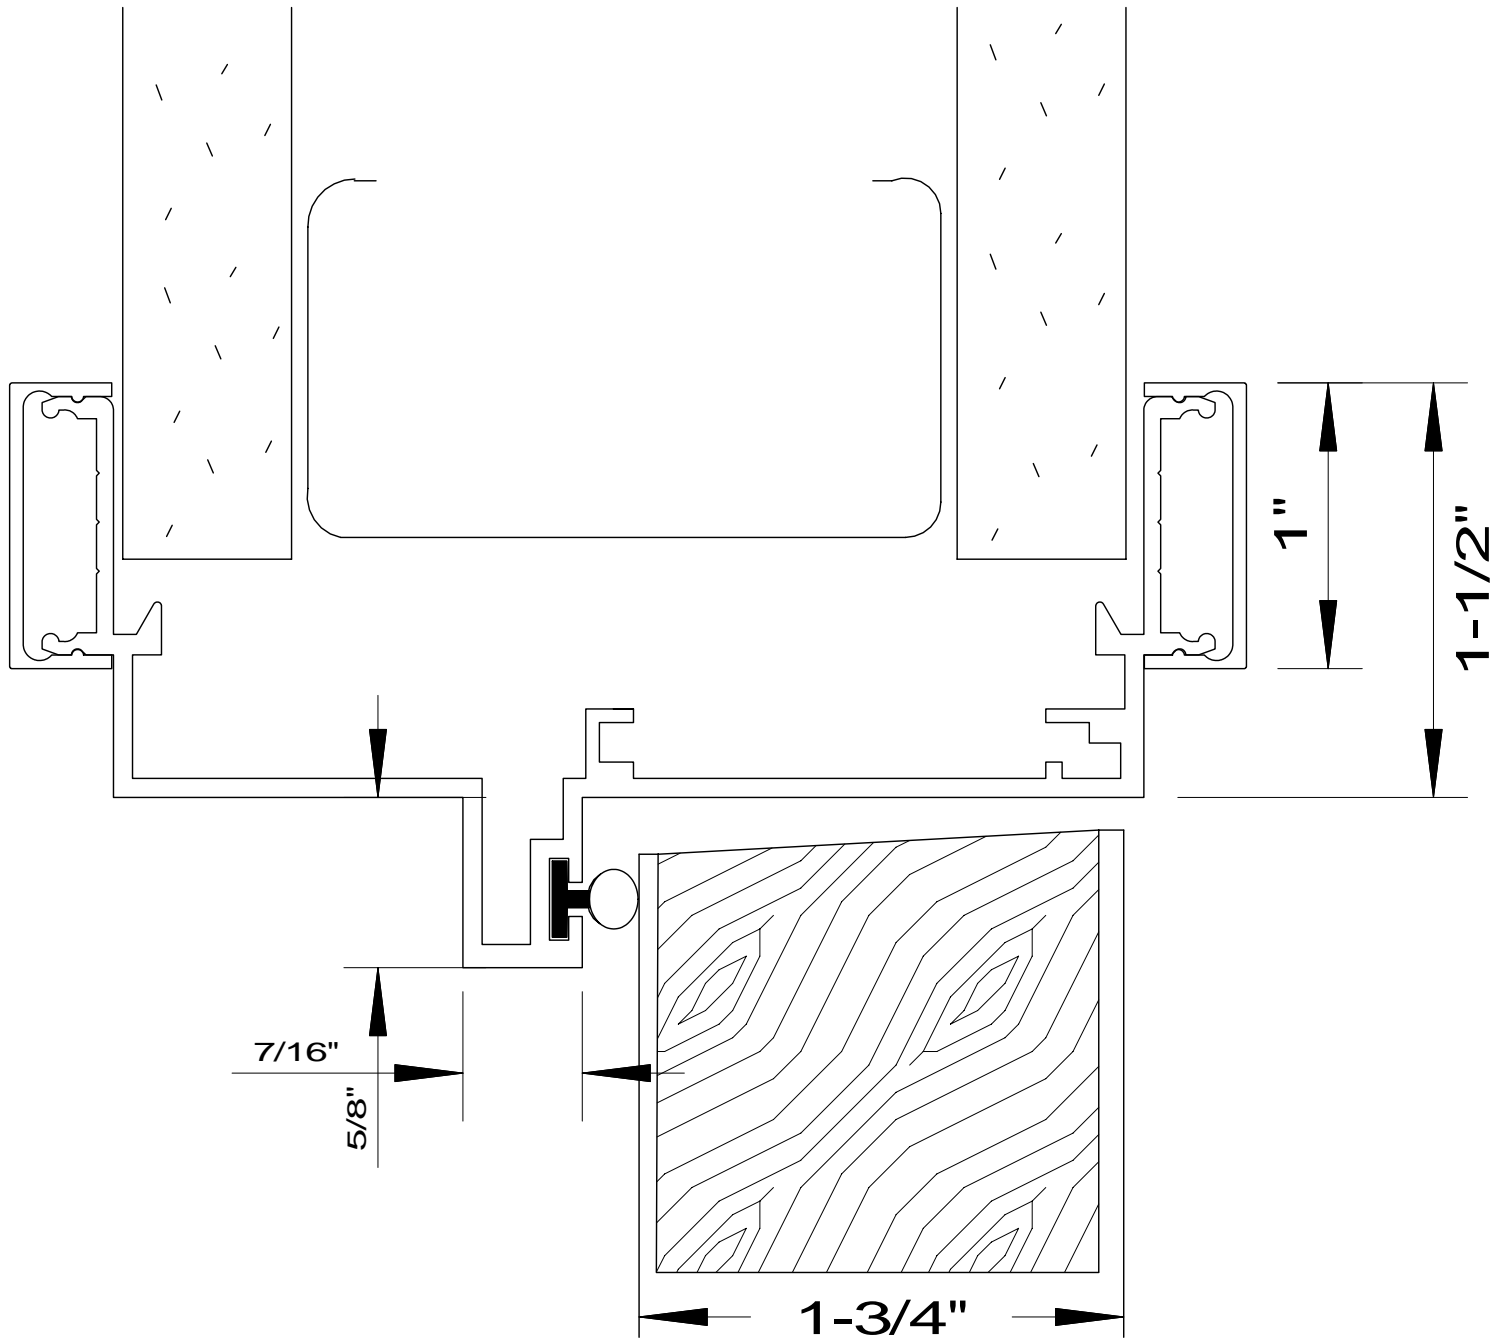

| DETAIL# | DESCRIPTION | AVAILABLE WALL THICKNESSES |
|----------------|---------------------------------|---|
| 1 | DOOR FRAME | 3" up to 10-1/2" |
| 1A | DOOR FRAME w/APPLIED GLASS STOP | 3" up to 10-1/2" |
| 2 | CASED OPEN | 3-3/4" & 4-7/8 |
| 2A | CUSTOM CASED OPEN | SEE DETAIL |
| 3 | GLAZING HEAD/JAMB | 3-1/2", 3-3/4" 4-7/8", 5-1/4" |
| 4 | GLAZING SILL (w/REMOVABLE STOP) | 3-1/2", 3-3/4" 4-7/8", 5-1/4" |
| 5 | GLAZING SILL w/FLOOR CHANNEL | 3-3/4" & 4-7/8" *custom size channels available* |
| 6 | VERTICAL GLAZING MULLION | 3-1/2", 3-3/4" 4-7/8", 5-1/4" |
| 7 | HORIZONTAL GLAZING MULLION | 3-1/2", 3-3/4" 4-7/8", 5-1/4" |
| 8 | DOOR to SIDELITE MULLION | 3-1/2", 3-3/4" 4-7/8", 5-1/4" |
| 9 | TRANSOM BAR (DOOR FRAME) | 3-3/4" & 4-7/8 |
| 10 | TRANSOM BAR (CASED OPEN) | 3-3/4" & 4-7/8 |
| 11 | END CAP | 3-3/4" & 4-7/8 *custom sizes available* |

3-SIDED DOOR FRAME
(or CASED OPEN)

BORROWED LITE

FULL HEIGHT BORROWED LITE
(shown with mullions)

DOOR FRAME
w/GLASS TRANSOM

DOOR FRAME w/ATTACHED SIDELITE
(shown Full Height / no mullions)

1. DOOR FRAME
2. CASED OPEN
3. GLAZING HEAD/JAMB
4. GLAZING SILL
5. GLAZING SILL w/FLOOR CHANNEL
6. VERTICAL MULLION
7. HORIZONTAL MULLION
8. DOOR to SIDELITE MULLION
9. TRANSOM BAR (DOOR HEADER)
10. TRANSOM BAR (CASED OPEN HEADER)

End Cap Detail
with Standard 1" Trim