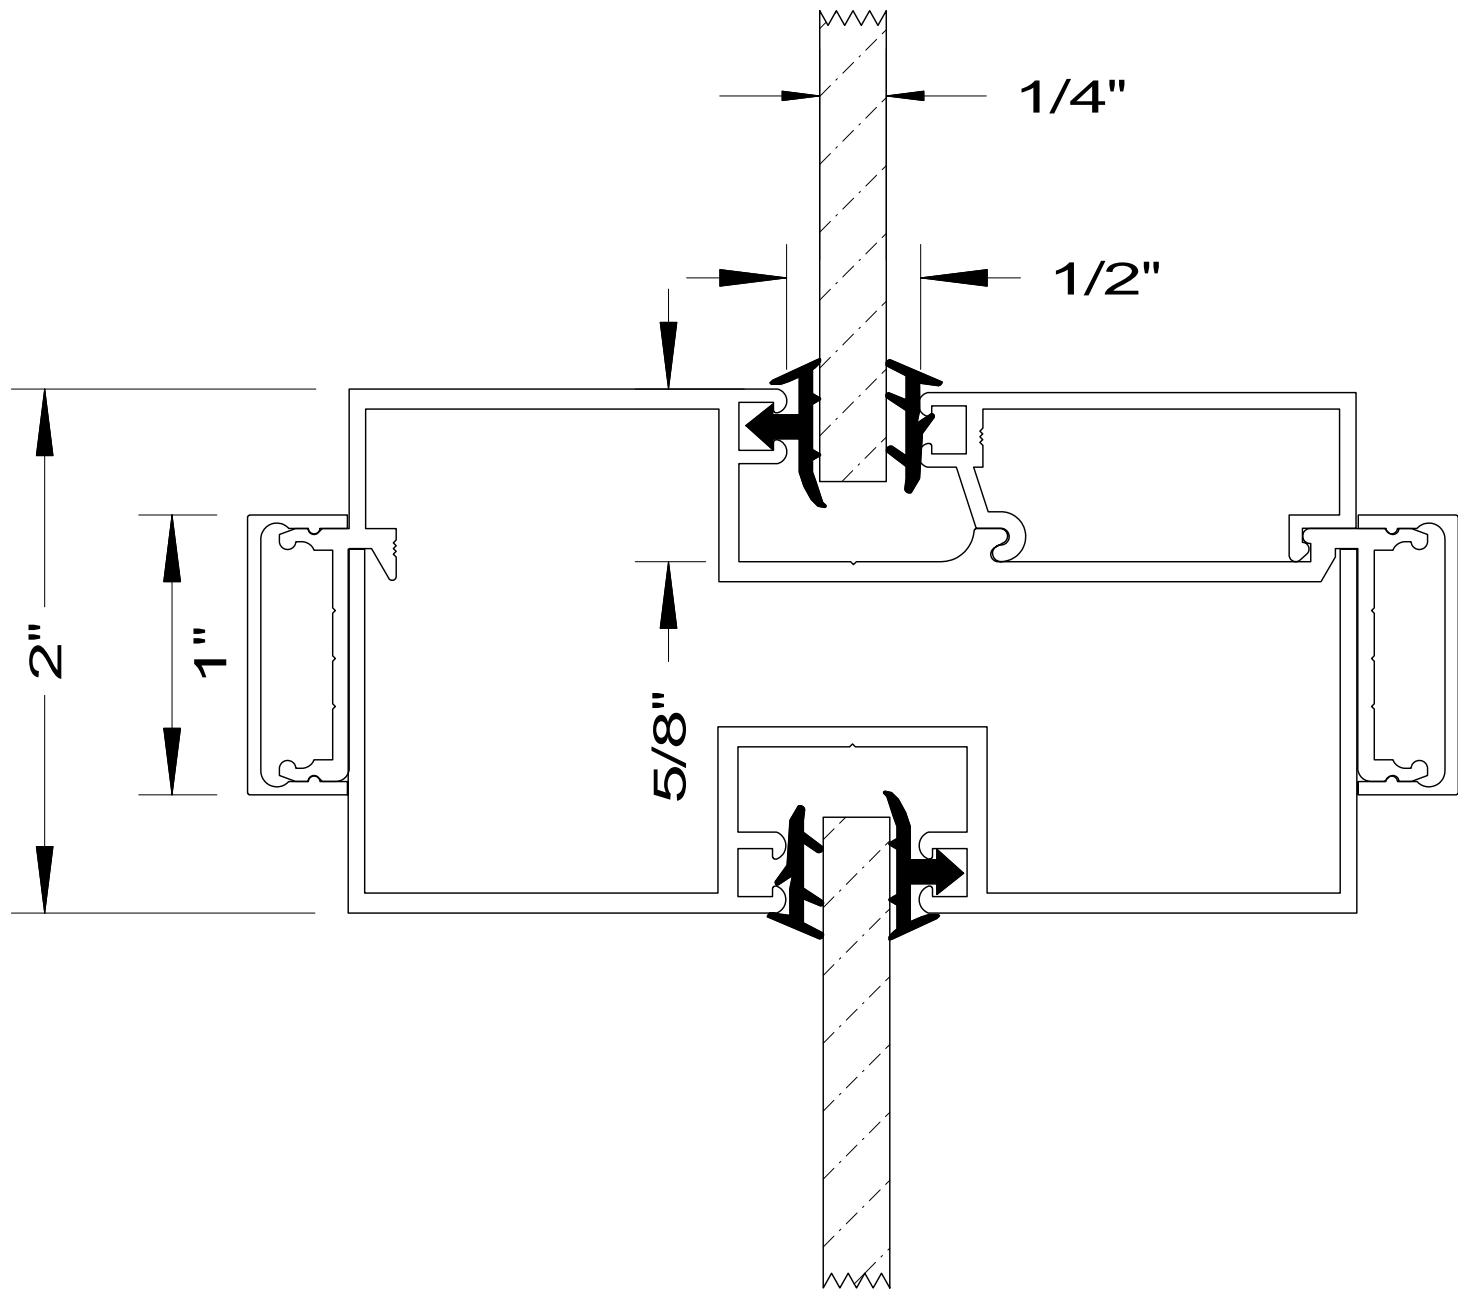

| DETAIL# | DESCRIPTION | AVAILABLE WALL THICKNESSES |
|----------------|---------------------------------|---|
| 1 | DOOR FRAME | 3" up to 10-1/2" |
| 1A | DOOR FRAME w/APPLIED GLASS STOP | 3" up to 10-1/2" |
| 2 | CASED OPEN | 3-3/4" & 4-7/8 |
| 2A | CUSTOM CASED OPEN | SEE DETAIL |
| 3 | GLAZING HEAD/JAMB | 3-1/2", 3-3/4" 4-7/8", 5-1/4" |
| 4 | GLAZING SILL (w/REMOVABLE STOP) | 3-1/2", 3-3/4" 4-7/8", 5-1/4" |
| 5 | GLAZING SILL w/FLOOR CHANNEL | 3-3/4" & 4-7/8" *custom size channels available* |
| 6 | VERTICAL GLAZING MULLION | 3-1/2", 3-3/4" 4-7/8", 5-1/4" |
| 7 | HORIZONTAL GLAZING MULLION | 3-1/2", 3-3/4" 4-7/8", 5-1/4" |
| 8 | DOOR to SIDELITE MULLION | 3-1/2", 3-3/4" 4-7/8", 5-1/4" |
| 9 | TRANSOM BAR (DOOR FRAME) | 3-3/4" & 4-7/8 |
| 10 | TRANSOM BAR (CASED OPEN) | 3-3/4" & 4-7/8 |
| 11 | END CAP | 3-3/4" & 4-7/8 *custom sizes available* |

3-SIDED DOOR FRAME
(or CASED OPEN)

BORROWED LITE

FULL HEIGHT BORROWED LITE
(shown with mullions)

DOOR FRAME
w/GLASS TRANSOM

DOOR FRAME w/ATTACHED SIDELITE
(shown Full Height / no mullions)

1. DOOR FRAME
2. CASED OPEN
3. GLAZING HEAD/JAMB
4. GLAZING SILL
5. GLAZING SILL w/FLOOR CHANNEL
6. VERTICAL MULLION
7. HORIZONTAL MULLION
8. DOOR to SIDELITE MULLION
9. TRANSOM BAR (DOOR HEADER)
10. TRANSOM BAR (CASED OPEN HEADER)

AA
Alpha Aluminum
Products

CUSTOM SIZE
CASED OPEN
with Standard 1" Trim

**** PARTS SHIPPED LOOSE
FOR FIELD ASSEMBLY ****

AA
Alpha Aluminum
Products

Glazing Sill Detail
with Sill Channel

AA
Alpha Aluminum
Products

End Cap Detail
with Standard 1" Trim