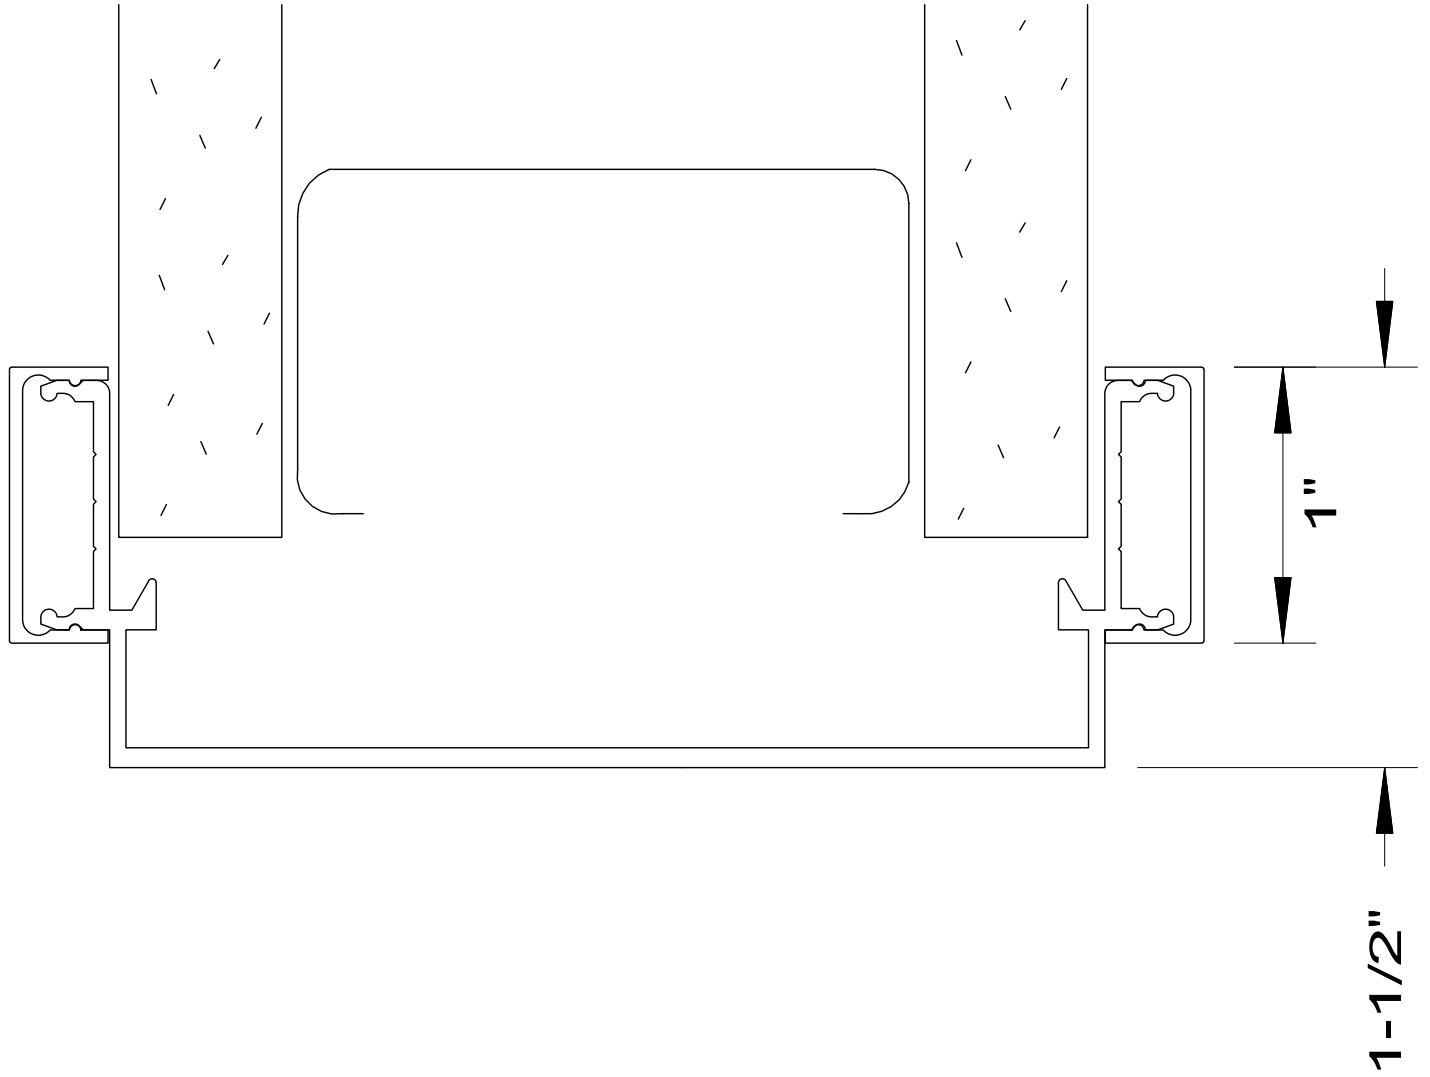

| DETAIL# | DESCRIPTION | AVAILABLE WALL THICKNESSES |
|----------------|---------------------------------|---|
| 1 | DOOR FRAME | 3" up to 10-1/2" |
| 1A | DOOR FRAME w/APPLIED GLASS STOP | 3" up to 10-1/2" |
| 2 | CASED OPEN | 3-3/4" & 4-7/8 |
| 2A | CUSTOM CASED OPEN | SEE DETAIL |
| 3 | GLAZING HEAD/JAMB | 3-1/2", 3-3/4" 4-7/8", 5-1/4" |
| 4 | GLAZING SILL (w/REMOVABLE STOP) | 3-1/2", 3-3/4" 4-7/8", 5-1/4" |
| 5 | GLAZING SILL w/FLOOR CHANNEL | 3-3/4" & 4-7/8" *custom size channels available* |
| 6 | VERTICAL GLAZING MULLION | 3-1/2", 3-3/4" 4-7/8", 5-1/4" |
| 7 | HORIZONTAL GLAZING MULLION | 3-1/2", 3-3/4" 4-7/8", 5-1/4" |
| 8 | DOOR to SIDELITE MULLION | 3-1/2", 3-3/4" 4-7/8", 5-1/4" |
| 9 | TRANSOM BAR (DOOR FRAME) | 3-3/4" & 4-7/8 |
| 10 | TRANSOM BAR (CASED OPEN) | 3-3/4" & 4-7/8 |
| 11 | END CAP | 3-3/4" & 4-7/8 *custom sizes available* |

3-SIDED DOOR FRAME
(or CASED OPEN)

BORROWED LITE

FULL HEIGHT BORROWED LITE
(shown with mullions)

DOOR FRAME
w/GLASS TRANSOM

DOOR FRAME w/ATTACHED SIDELITE
(shown Full Height / no mullions)

1. DOOR FRAME
2. CASED OPEN
3. GLAZING HEAD/JAMB
4. GLAZING SILL
5. GLAZING SILL w/FLOOR CHANNEL
6. VERTICAL MULLION
7. HORIZONTAL MULLION
8. DOOR to SIDELITE MULLION
9. TRANSOM BAR (DOOR HEADER)
10. TRANSOM BAR (CASED OPEN HEADER)

End Cap Detail
with Standard 1" Trim