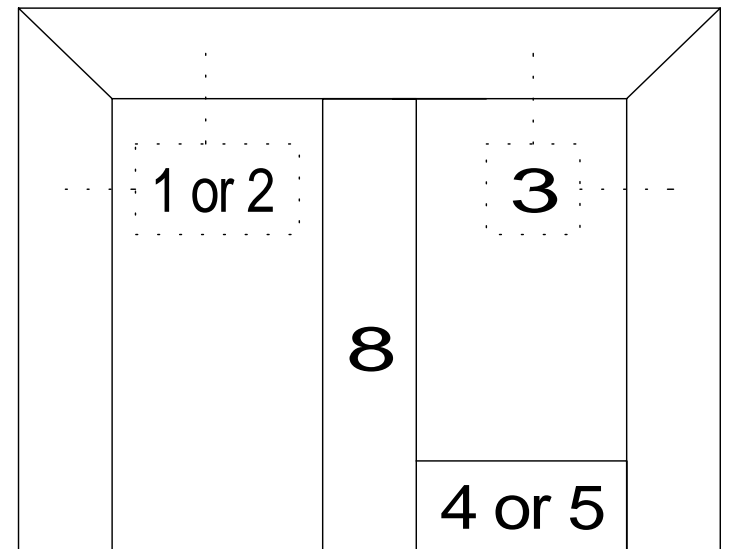

3-SIDED DOOR FRAME
(or CASED OPEN)

BORROWED LITE

FULL HEIGHT BORROWED LITE
(shown with mullions)

DOOR FRAME
w/GLASS TRANSOM

DOOR FRAME w/ATTACHED SIDELITE
(shown Full Height / no mullions)

1. DOOR FRAME
2. CASED OPEN
3. GLAZING HEAD/JAMB
4. GLAZING SILL
5. GLAZING SILL w/FLOOR CHANNEL
6. VERTICAL MULLION
7. HORIZONTAL MULLION
8. DOOR to SIDELITE MULLION
9. TRANSOM BAR (DOOR HEADER)
10. TRANSOM BAR (CASED OPEN HEADER)