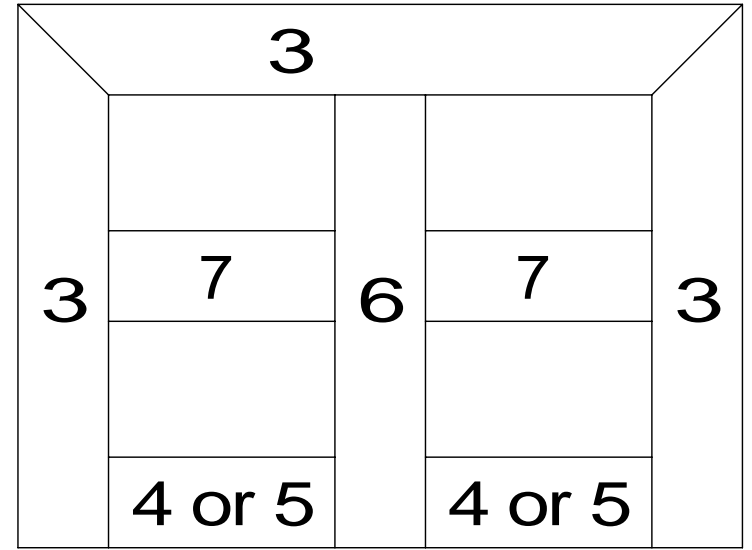

3-SIDED DOOR FRAME
(or CASED OPEN)

BORROWED LITE

FULL HEIGHT BORROWED LITE
(shown with mullions)

DOOR FRAME
w/GLASS TRANSOM

DOOR FRAME w/ATTACHED SIDELITE
(shown Full Height / no mullions)

1. DOOR FRAME
2. CASED OPEN
3. GLAZING HEAD/JAMB
4. GLAZING SILL
5. GLAZING SILL w/FLOOR CHANNEL
6. VERTICAL MULLION
7. HORIZONTAL MULLION
8. DOOR to SIDELITE MULLION
9. TRANSOM BAR (DOOR HEADER)
10. TRANSOM BAR (CASED OPEN HEADER)