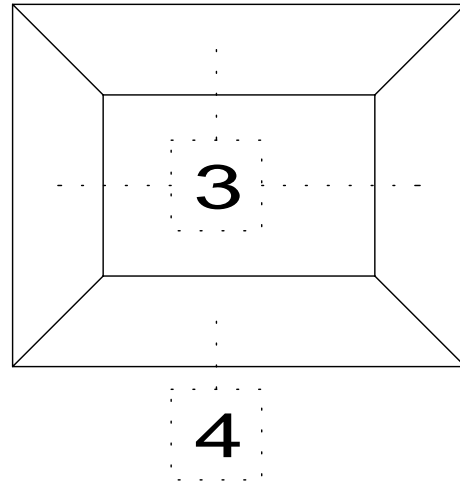

3-SIDED DOOR FRAME
(or CASED OPEN)

BORROWED LITE

FULL HEIGHT BORROWED LITE
(shown with mullions)

DOOR FRAME
w/GLASS TRANSOM

DOOR FRAME w/ATTACHED SIDELITE
(shown Full Height / no mullions)

1. DOOR FRAME
2. CASED OPEN
3. GLAZING HEAD/JAMB
4. GLAZING SILL
5. GLAZING SILL w/FLOOR CHANNEL
6. VERTICAL MULLION
7. HORIZONTAL MULLION
8. DOOR to SIDELITE MULLION
9. TRANSOM BAR (DOOR HEADER)
10. TRANSOM BAR (CASED OPEN HEADER)