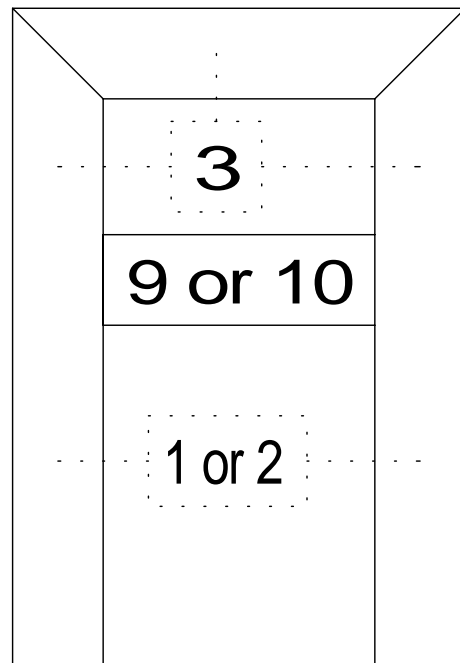

3-SIDED DOOR FRAME
(or CASED OPEN)

BORROWED LITE

FULL HEIGHT BORROWED LITE
(shown with mullions)

DOOR FRAME
w/GLASS TRANSOM

DOOR FRAME w/ATTACHED SIDELITE
(shown Full Height / no mullions)

1. DOOR FRAME
2. CASED OPEN
3. GLAZING HEAD/JAMB
4. GLAZING SILL
5. GLAZING SILL w/FLOOR CHANNEL
6. VERTICAL MULLION
7. HORIZONTAL MULLION
8. DOOR to SIDELITE MULLION
9. TRANSOM BAR (DOOR HEADER)
10. TRANSOM BAR (CASED OPEN HEADER)